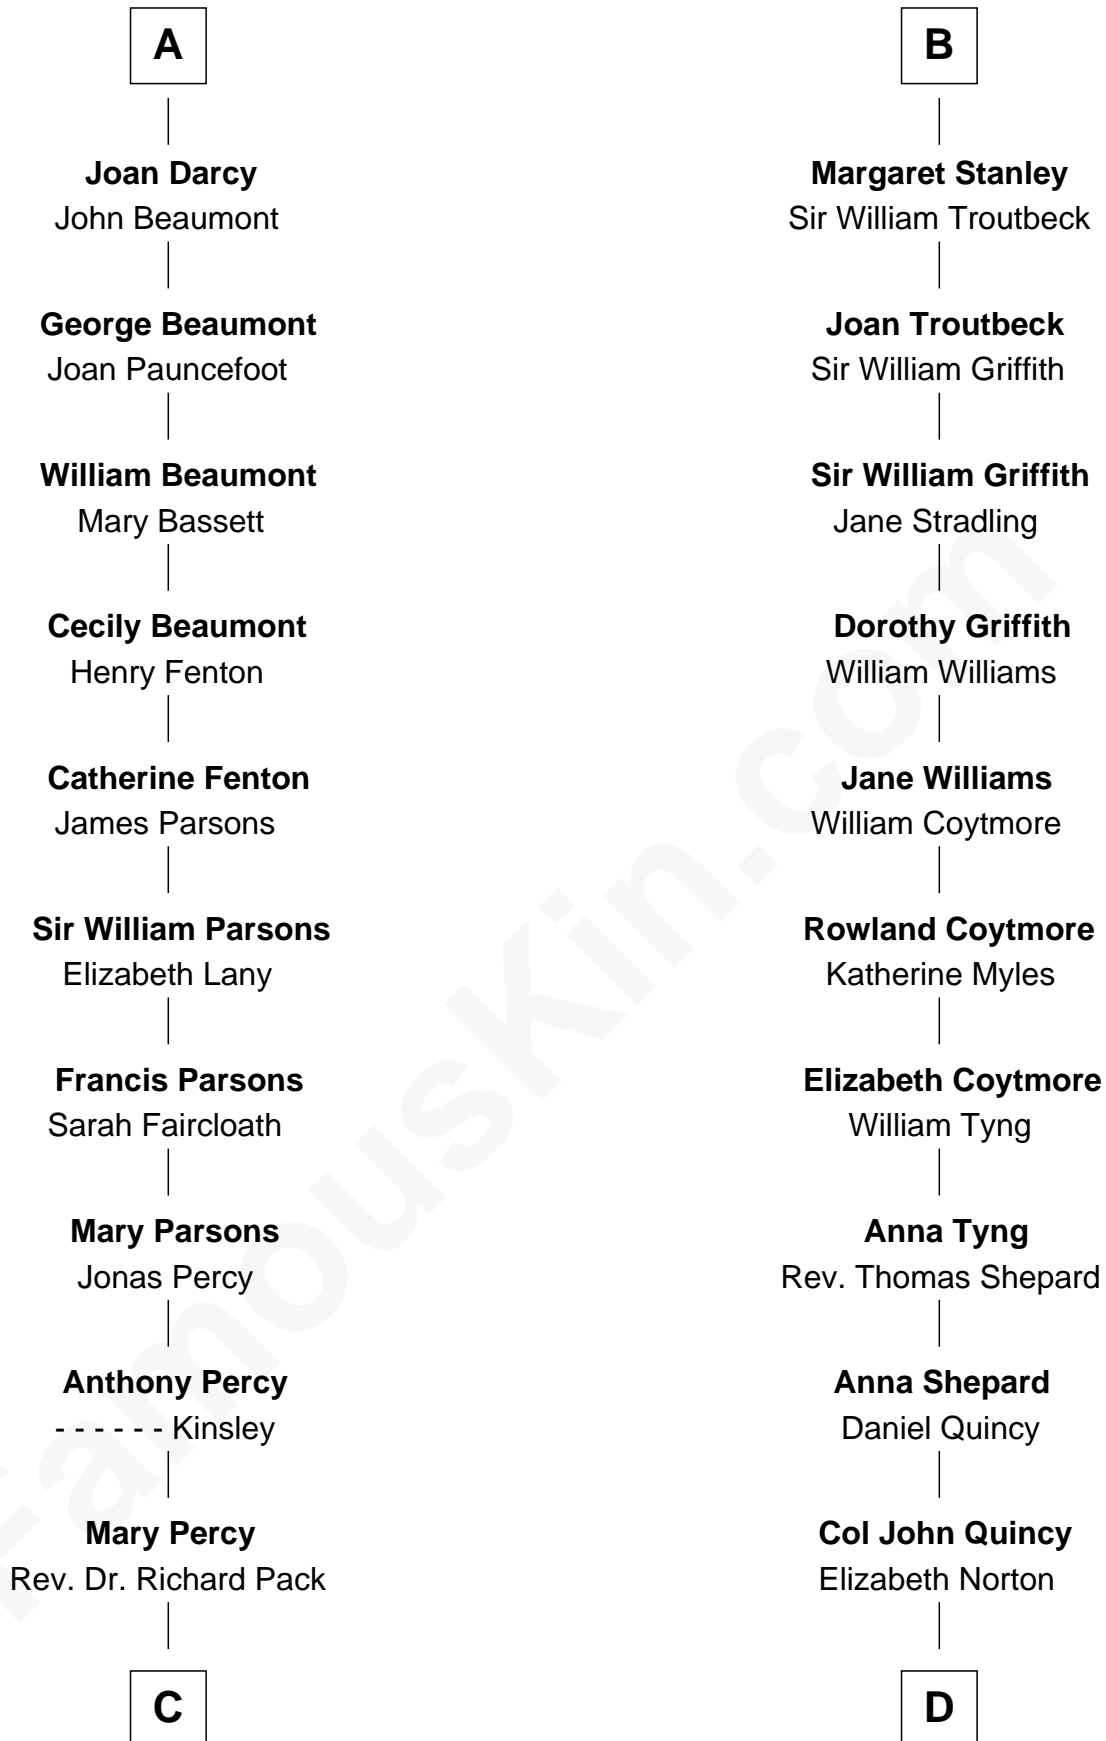

FamousKin.com
Relationship Chart of
Sir Arthur Conan Doyle
Author, "Sherlock Holmes"

18th cousin 2 times removed of

Abigail (Smith) Adams
First Lady of President John Adams

C

William Pack
Catherine Scott

Catherine Pack
William Foley

Mary Josephine Elizabeth Foley
Charles Altamont Doyle

Sir Arthur Conan Doyle
Author, "Sherlock Holmes"

D

Elizabeth Quincy
Rev. William Smith

Abigail (Smith) Adams
First Lady of John Adams

FamousKin.com