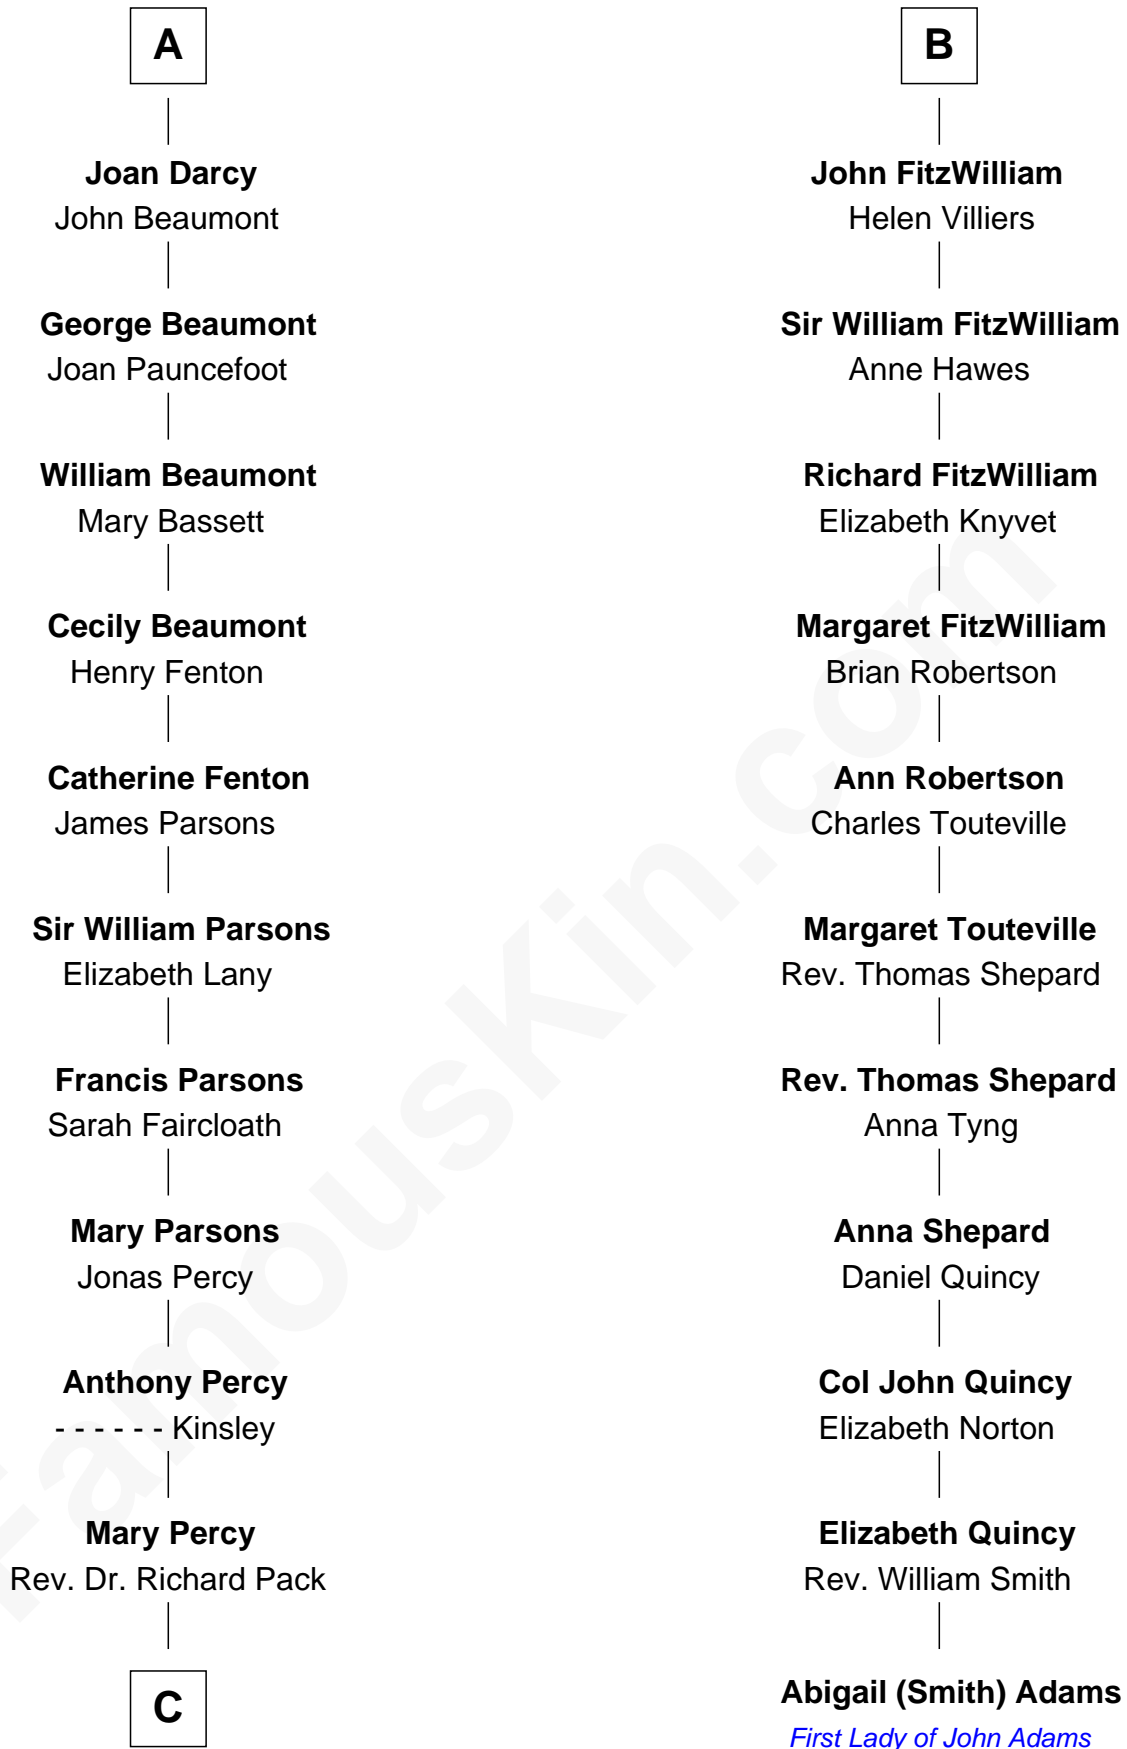

## Relationship Chart of

### Sir Arthur Conan Doyle

Author, "Sherlock Holmes"

17th cousin 3 times removed of

**Abigail (Smith) Adams**  
First Lady of President John Adams

**C**

—  
**William Pack**  
Catherine Scott

—  
**Catherine Pack**  
William Foley

—  
**Mary Josephine Elizabeth Foley**  
Charles Altamont Doyle

—  
**Sir Arthur Conan Doyle**  
*Author, "Sherlock Holmes"*

FamousKin.com