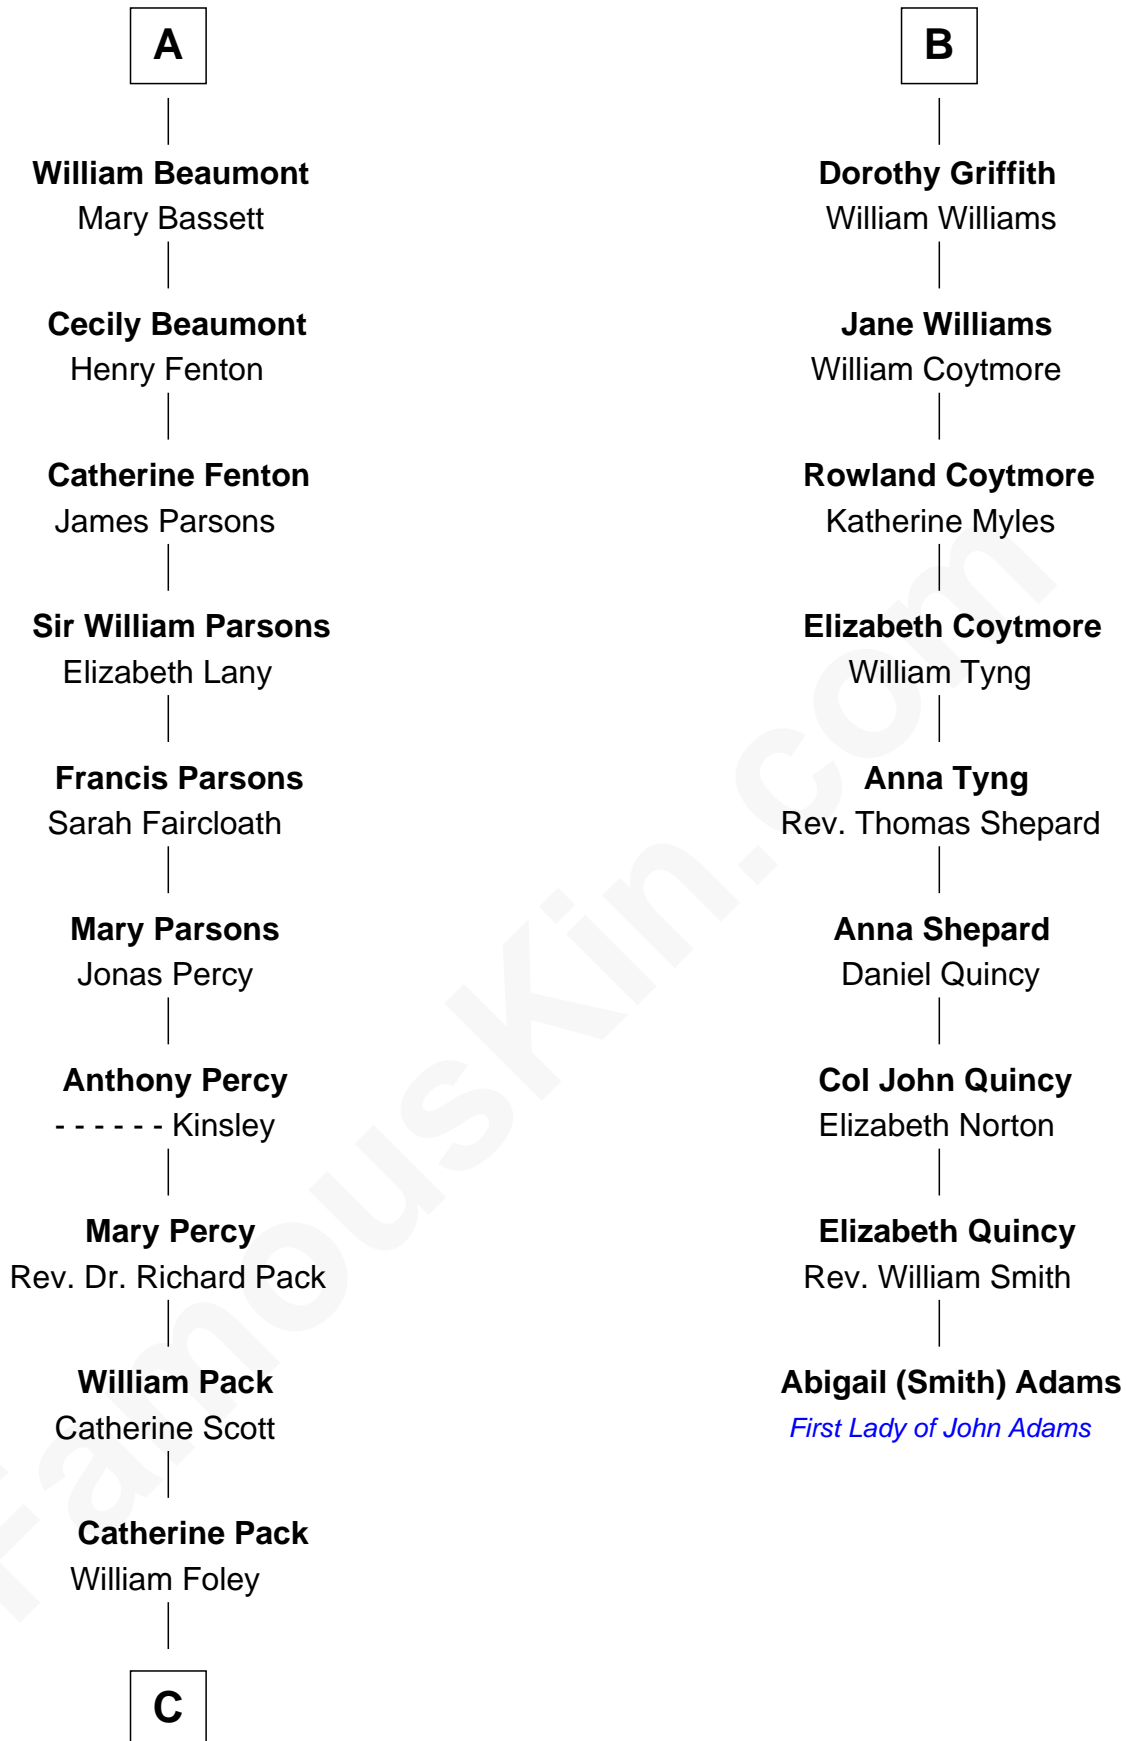

FamousKin.com
Relationship Chart of
Sir Arthur Conan Doyle
Author, "Sherlock Holmes"

15th cousin 3 times removed of

Abigail (Smith) Adams
First Lady of President John Adams

C

Mary Josephine Elizabeth Foley

Charles Altamont Doyle

Sir Arthur Conan Doyle

Author, "Sherlock Holmes"

FamousKin.com