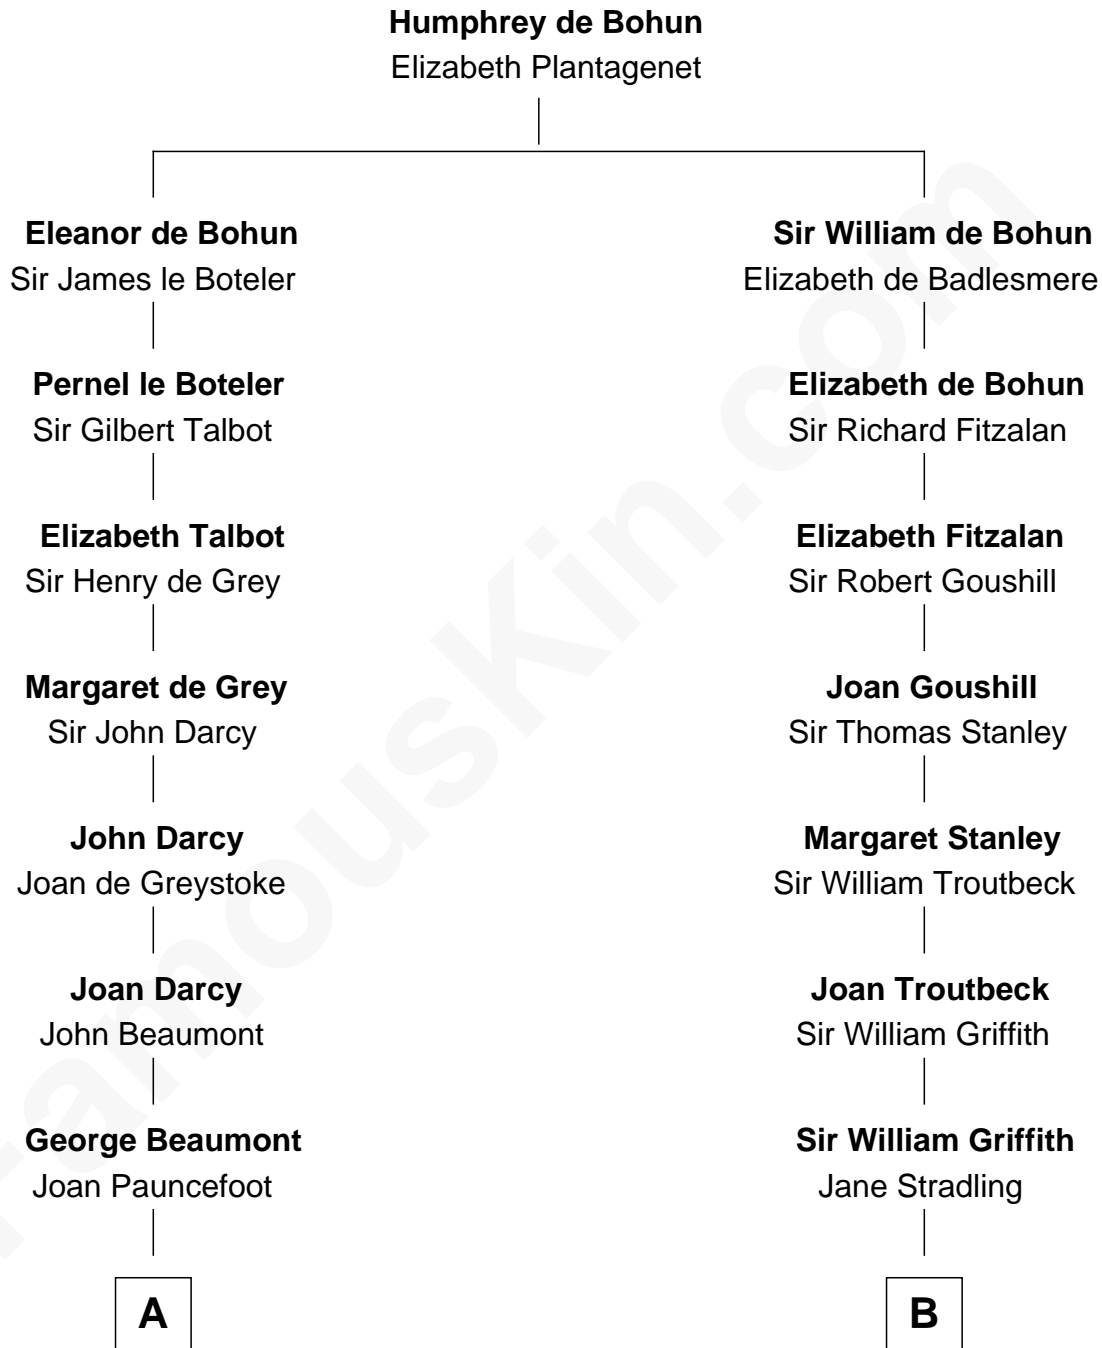

FamousKin.com
Relationship Chart of
Sir Arthur Conan Doyle
Author, "Sherlock Holmes"

15th cousin 3 times removed of

Abigail (Smith) Adams
First Lady of President John Adams

C

Mary Josephine Elizabeth Foley

Charles Altamont Doyle

Sir Arthur Conan Doyle

Author, "Sherlock Holmes"

FamousKin.com