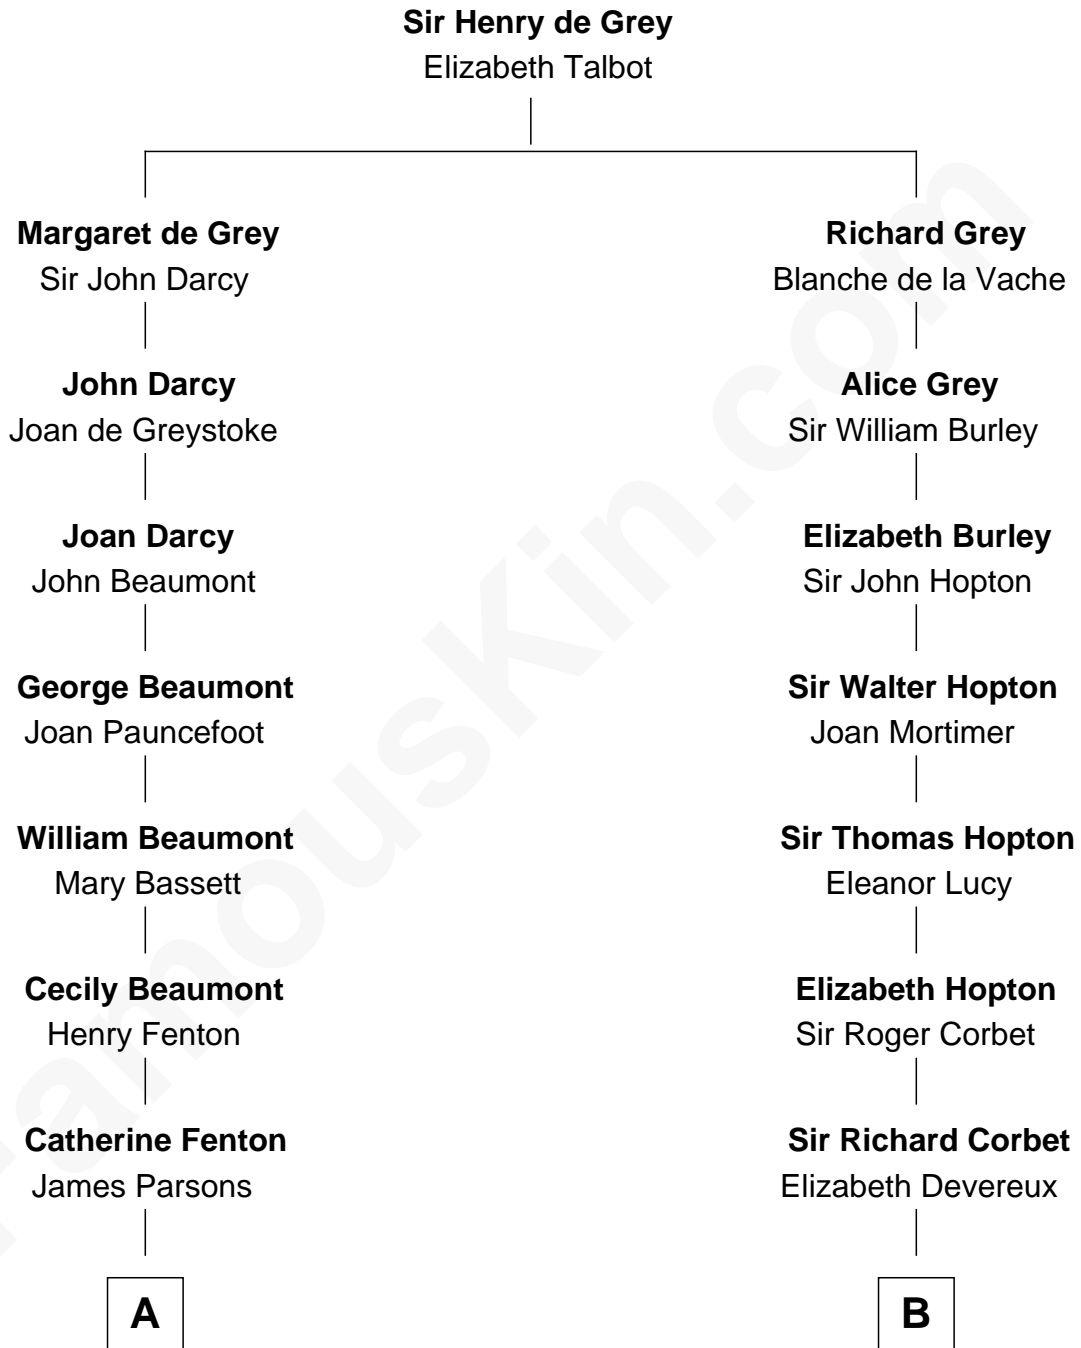

FamousKin.com
Relationship Chart of
Sir Arthur Conan Doyle
Author, "Sherlock Holmes"

15th cousin 5 times removed of
Orson Welles
Radio, Stage, and Movie Actor

C

Henry Hill Welles

Mary Putnam

Richard Jones Welles

Mary Blanche Head

Richard Head Welles

Beatrice Ives

Orson Welles

Radio, Stage, and Movie Actor

FamousKin.com