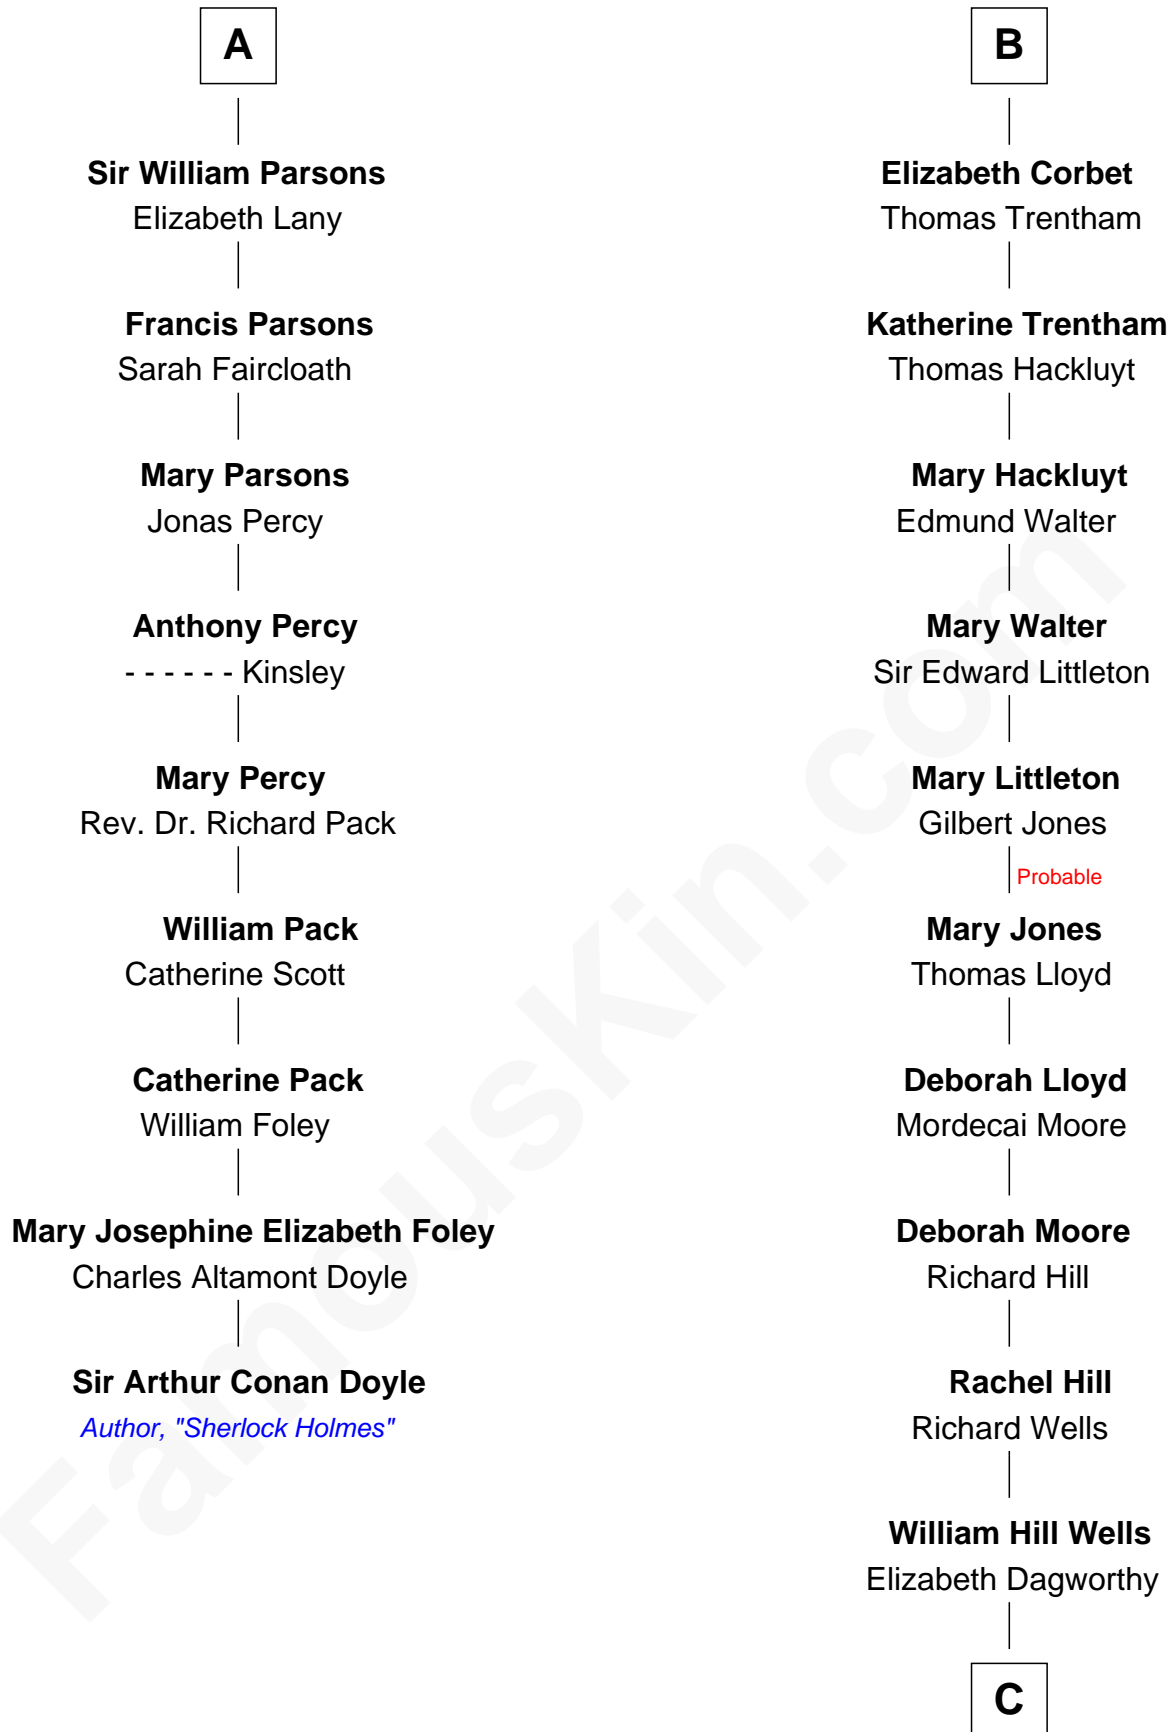

FamousKin.com
Relationship Chart of
Sir Arthur Conan Doyle
Author, "Sherlock Holmes"

15th cousin 5 times removed of
Orson Welles
Radio, Stage, and Movie Actor

C

Henry Hill Welles

Mary Putnam

Richard Jones Welles