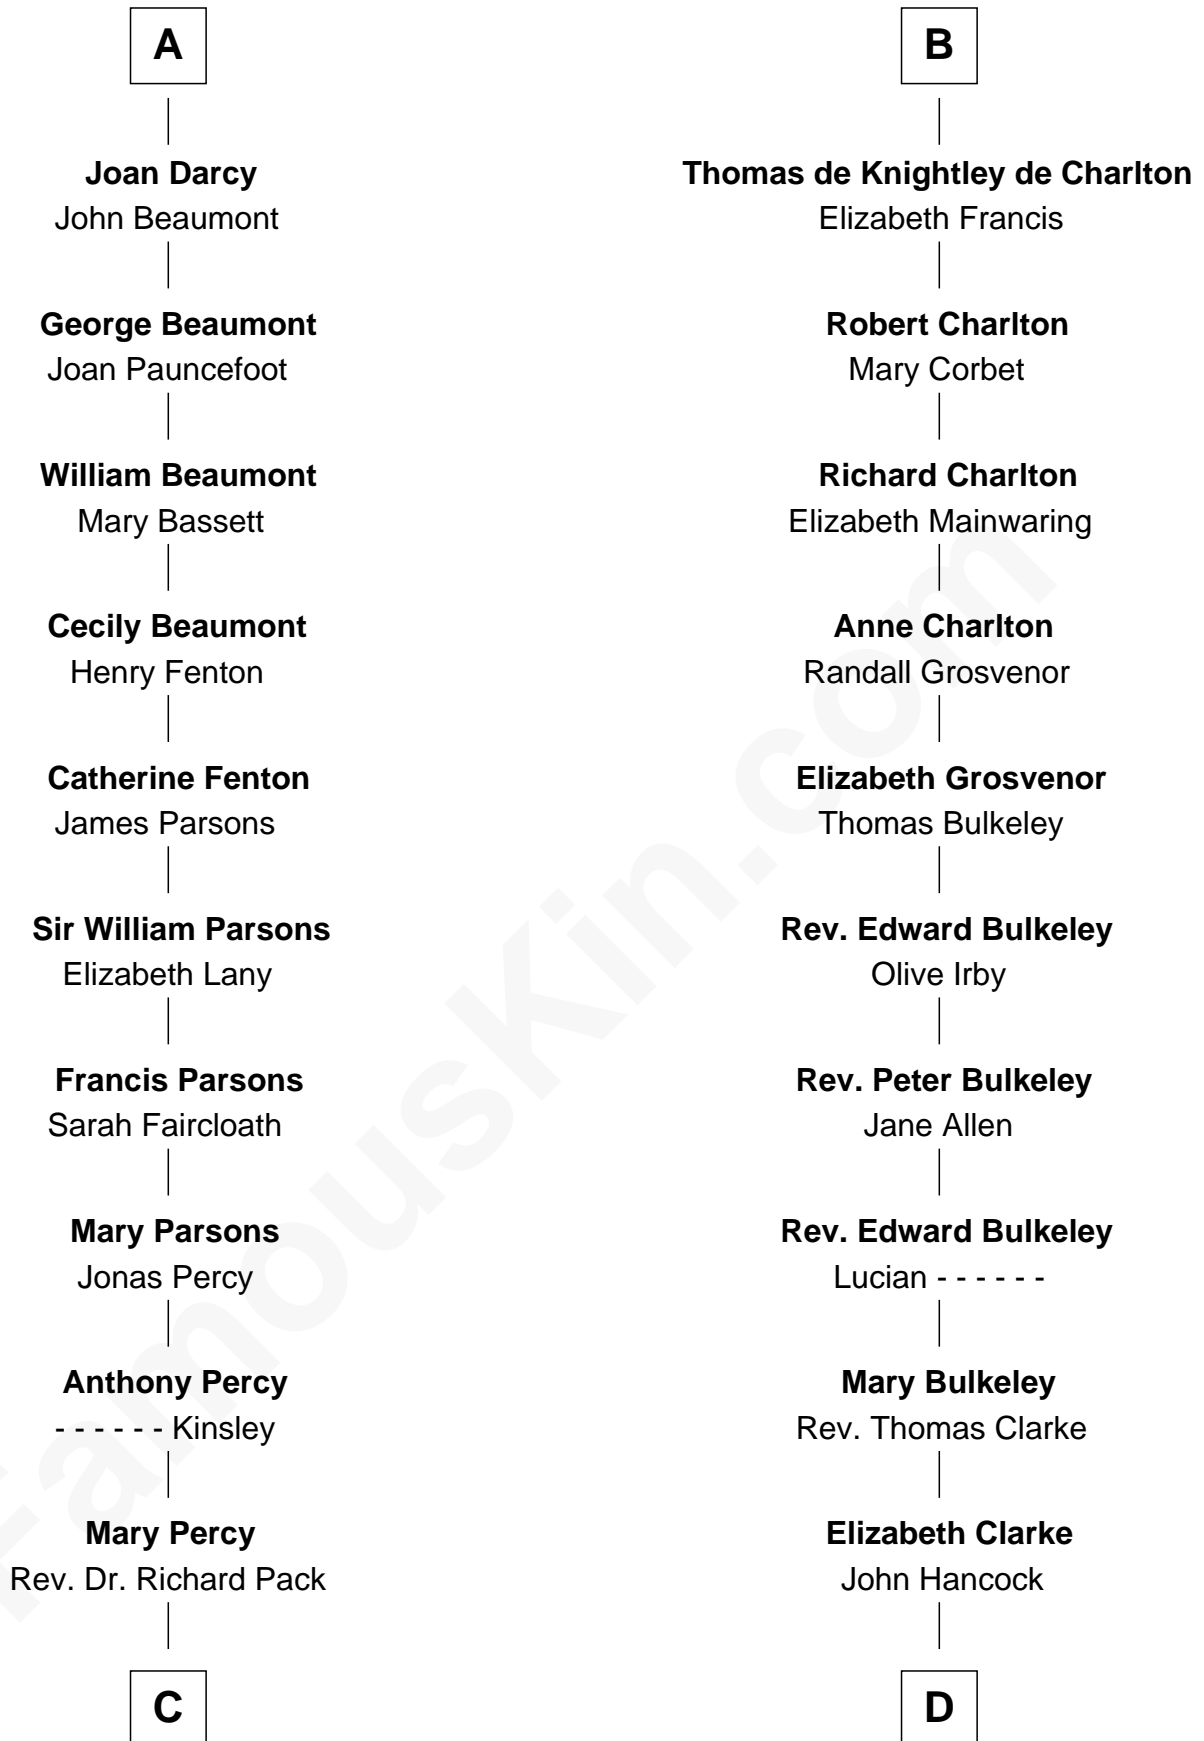

**FamousKin.com**  
**Relationship Chart of**  
**Sir Arthur Conan Doyle**  
*Author, "Sherlock Holmes"*

**18th cousin 2 times removed of**

**John Hancock**  
*Signer of the Declaration of Independence*

**C**

**William Pack**  
Catherine Scott

**Catherine Pack**  
William Foley

**Mary Josephine Elizabeth Foley**  
Charles Altamont Doyle

**Sir Arthur Conan Doyle**  
*Author, "Sherlock Holmes"*

**D**

**Rev. John Hancock**  
Mary Hawke