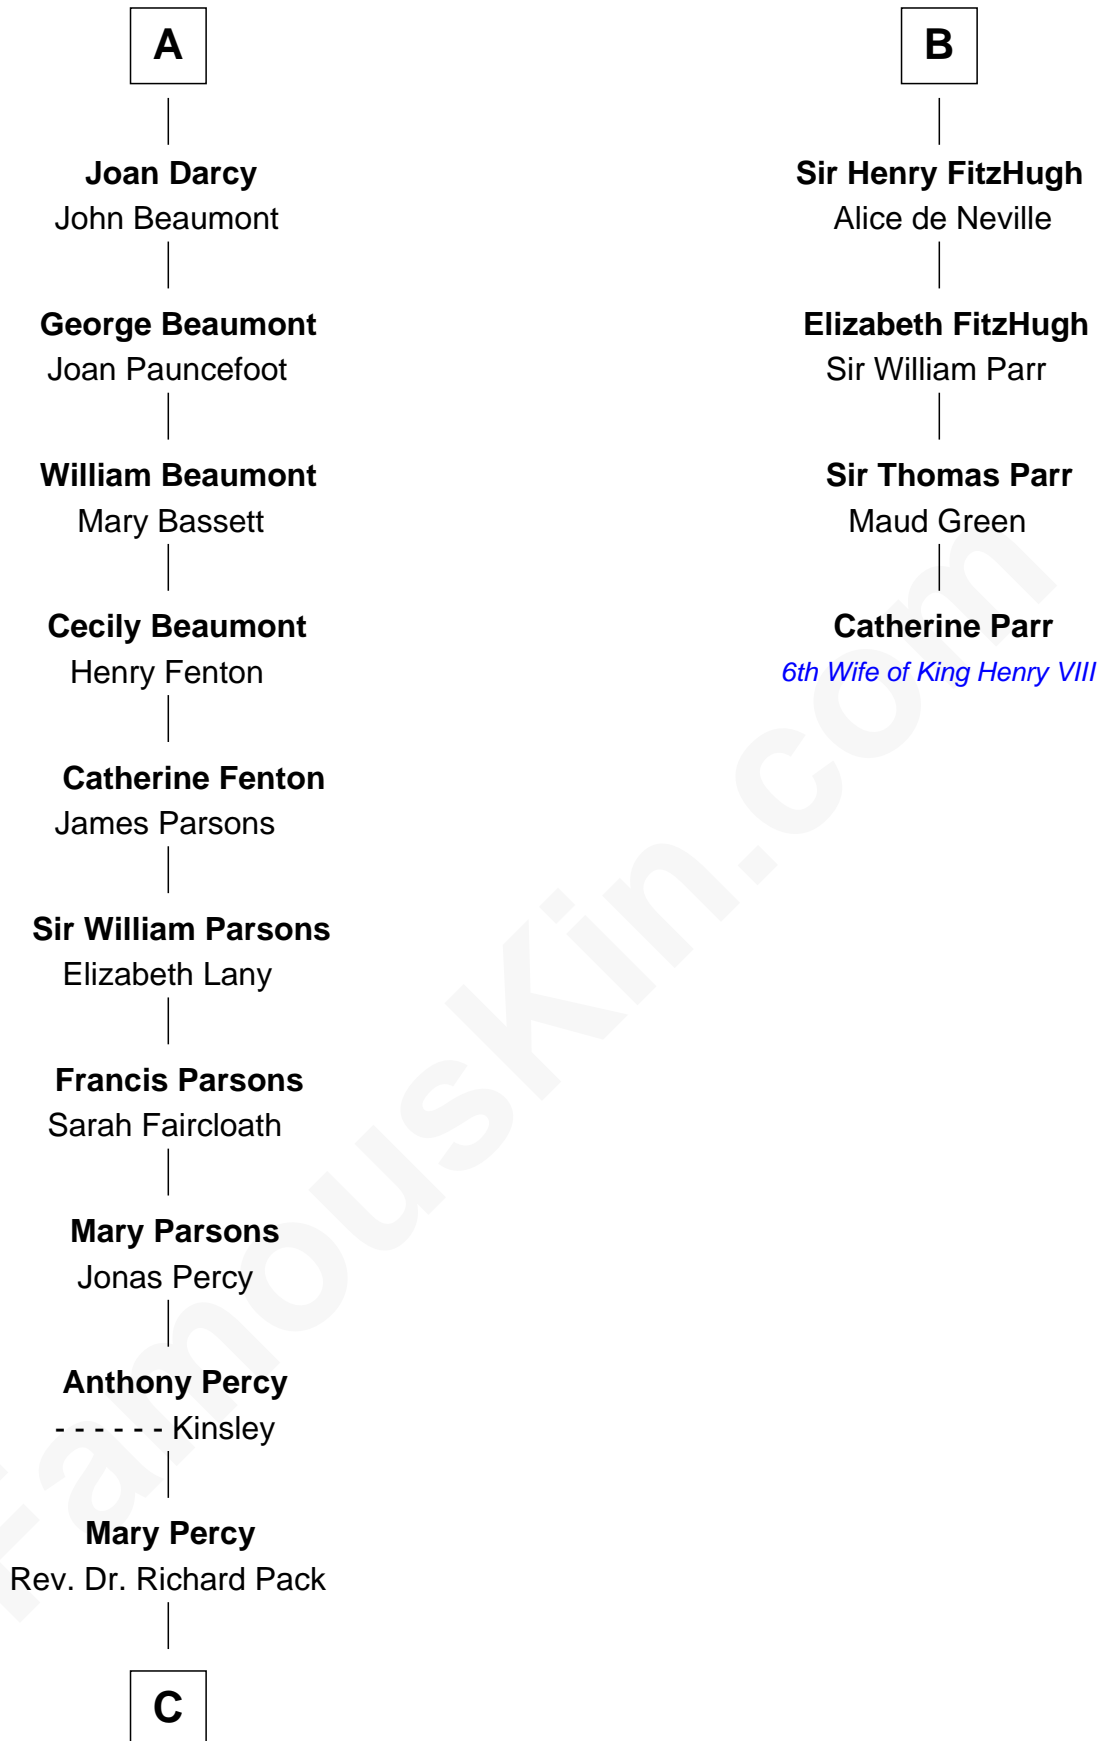

FamousKin.com

Relationship Chart of

Sir Arthur Conan Doyle

Author, "Sherlock Holmes"

10th cousin 10 times removed of

Catherine Parr

6th Wife of King Henry VIII

C

—
William Pack
Catherine Scott

—
Catherine Pack
William Foley

—
Mary Josephine Elizabeth Foley
Charles Altamont Doyle

—
Sir Arthur Conan Doyle
Author, "Sherlock Holmes"

FamousKin.com