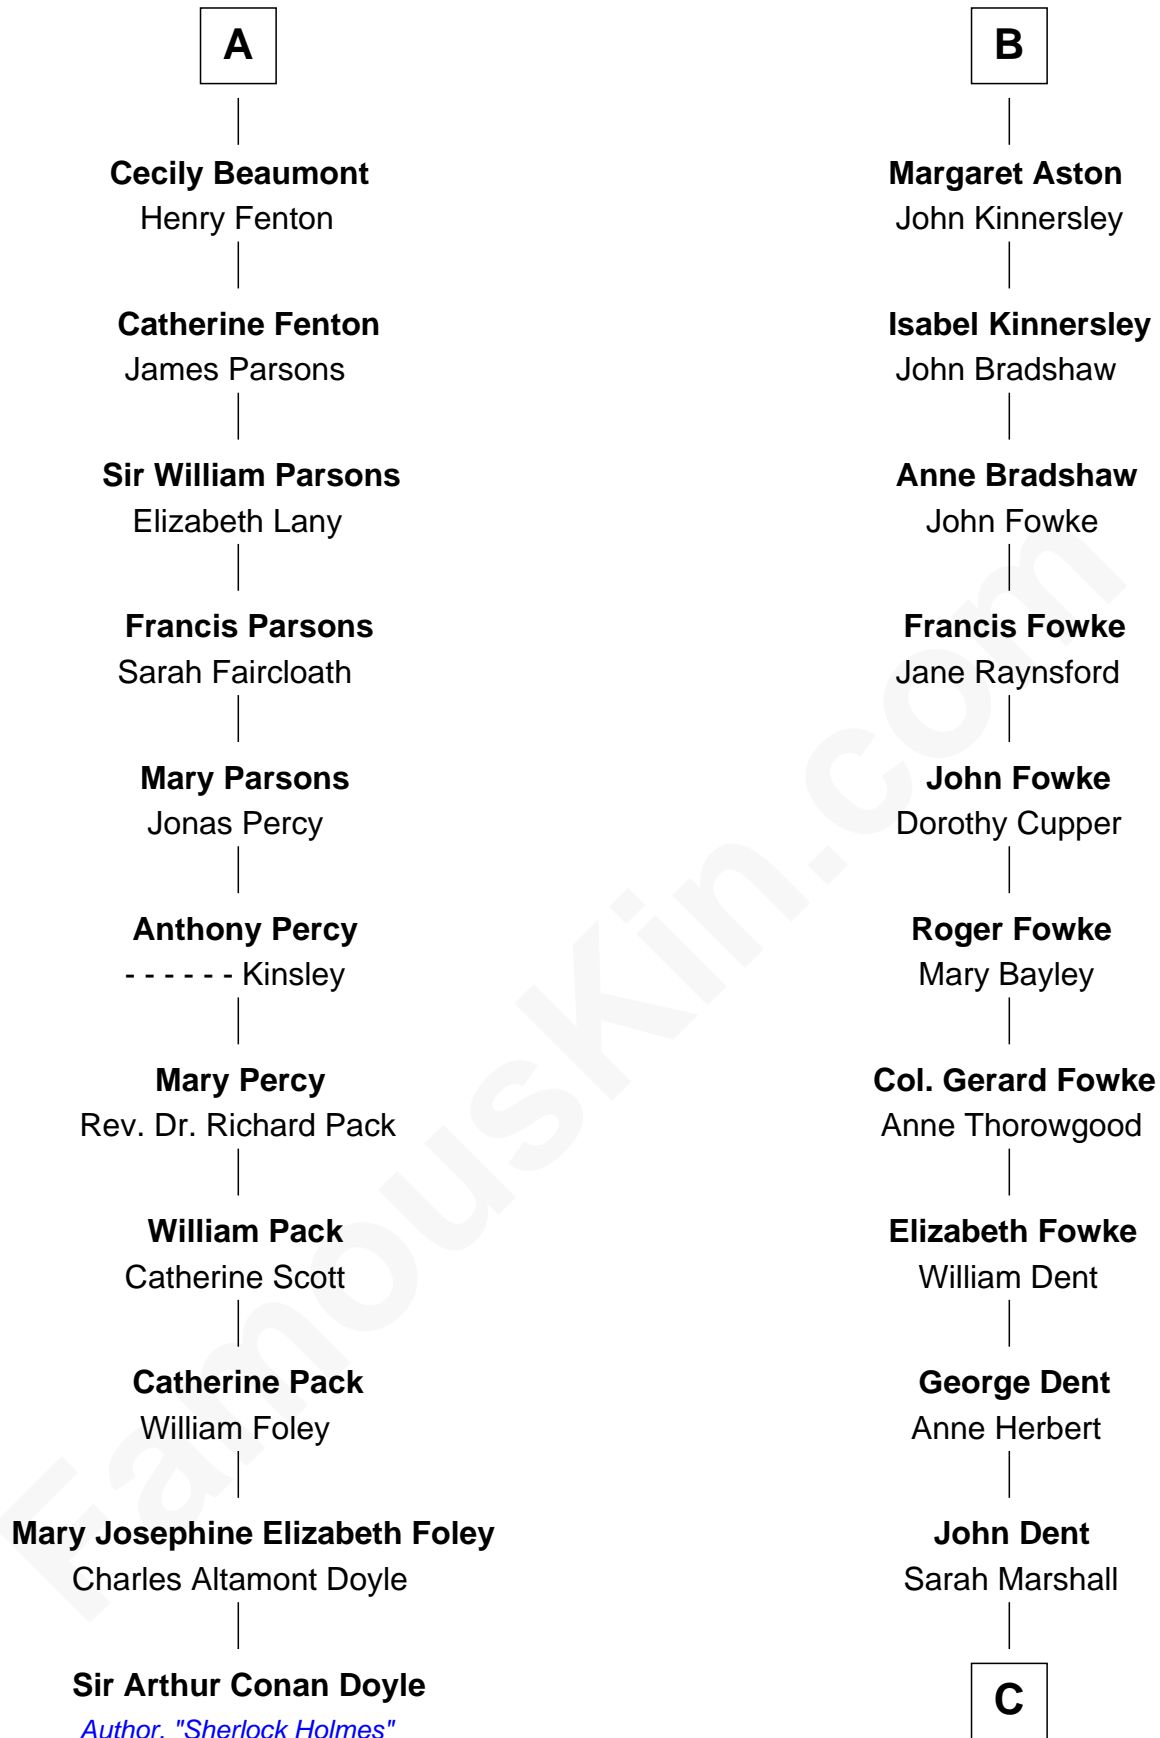

**FamousKin.com**  
**Relationship Chart of**  
**Sir Arthur Conan Doyle**  
*Author, "Sherlock Holmes"*

**17th cousin 2 times removed of**  
**General James Longstreet**  
*Confederate Army - U.S. Civil War*

**C**

Thomas Marshall Dent

Anne Magruder

Mary Anna Dent

James Longstreet

General James Longstreet

*Confederate Army - U.S. Civil War*

FamousKin.com