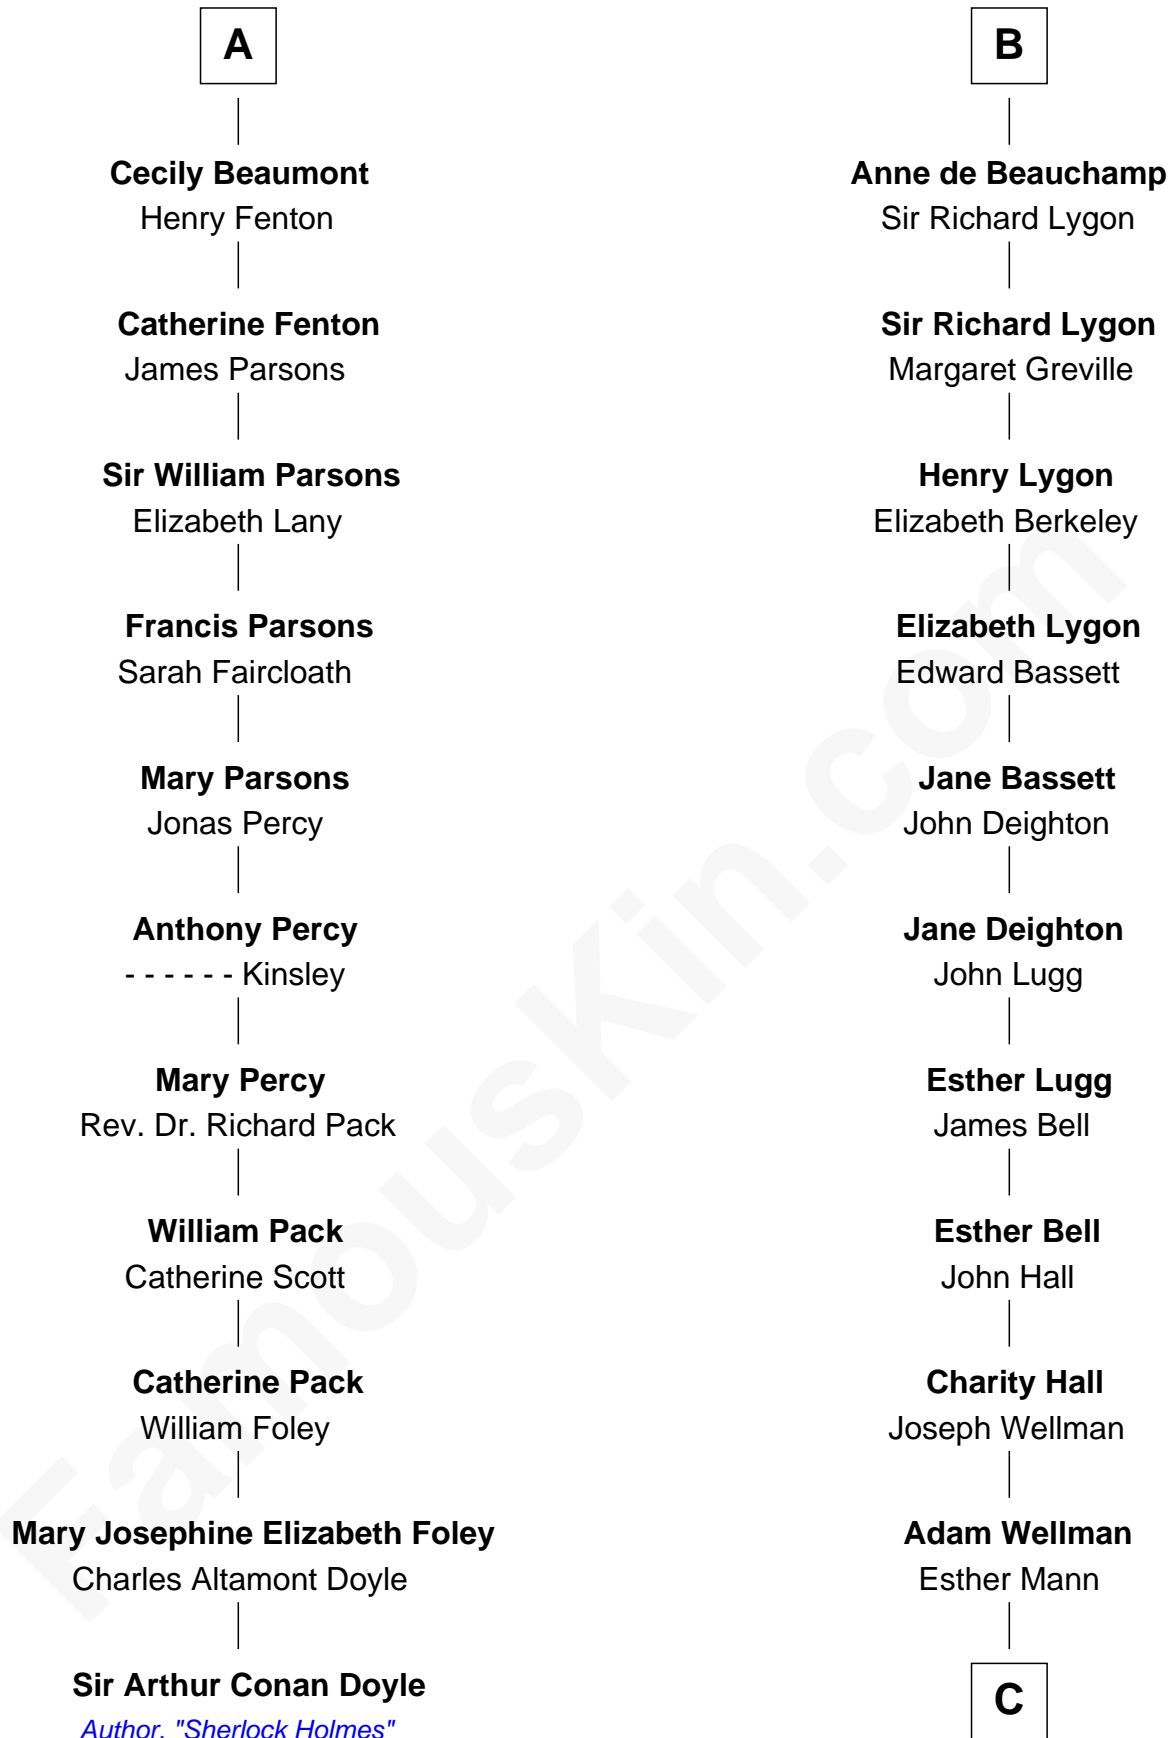

**FamousKin.com**  
**Relationship Chart of**  
**Sir Arthur Conan Doyle**  
*Author, "Sherlock Holmes"*

**17th cousin 3 times removed of**  
**Jack London**  
*Author of "The Call of the Wild"*

**C**

—  
**Joel Wellman**

Betsey Baker  
—

—  
**Marshall Daniel Wellman**

Eleanor Garrett Jones  
—

—  
**Flora Wellman**

William Henry Chaney  
—

—  
**Jack London**

*Author of "The Call of the Wild"*