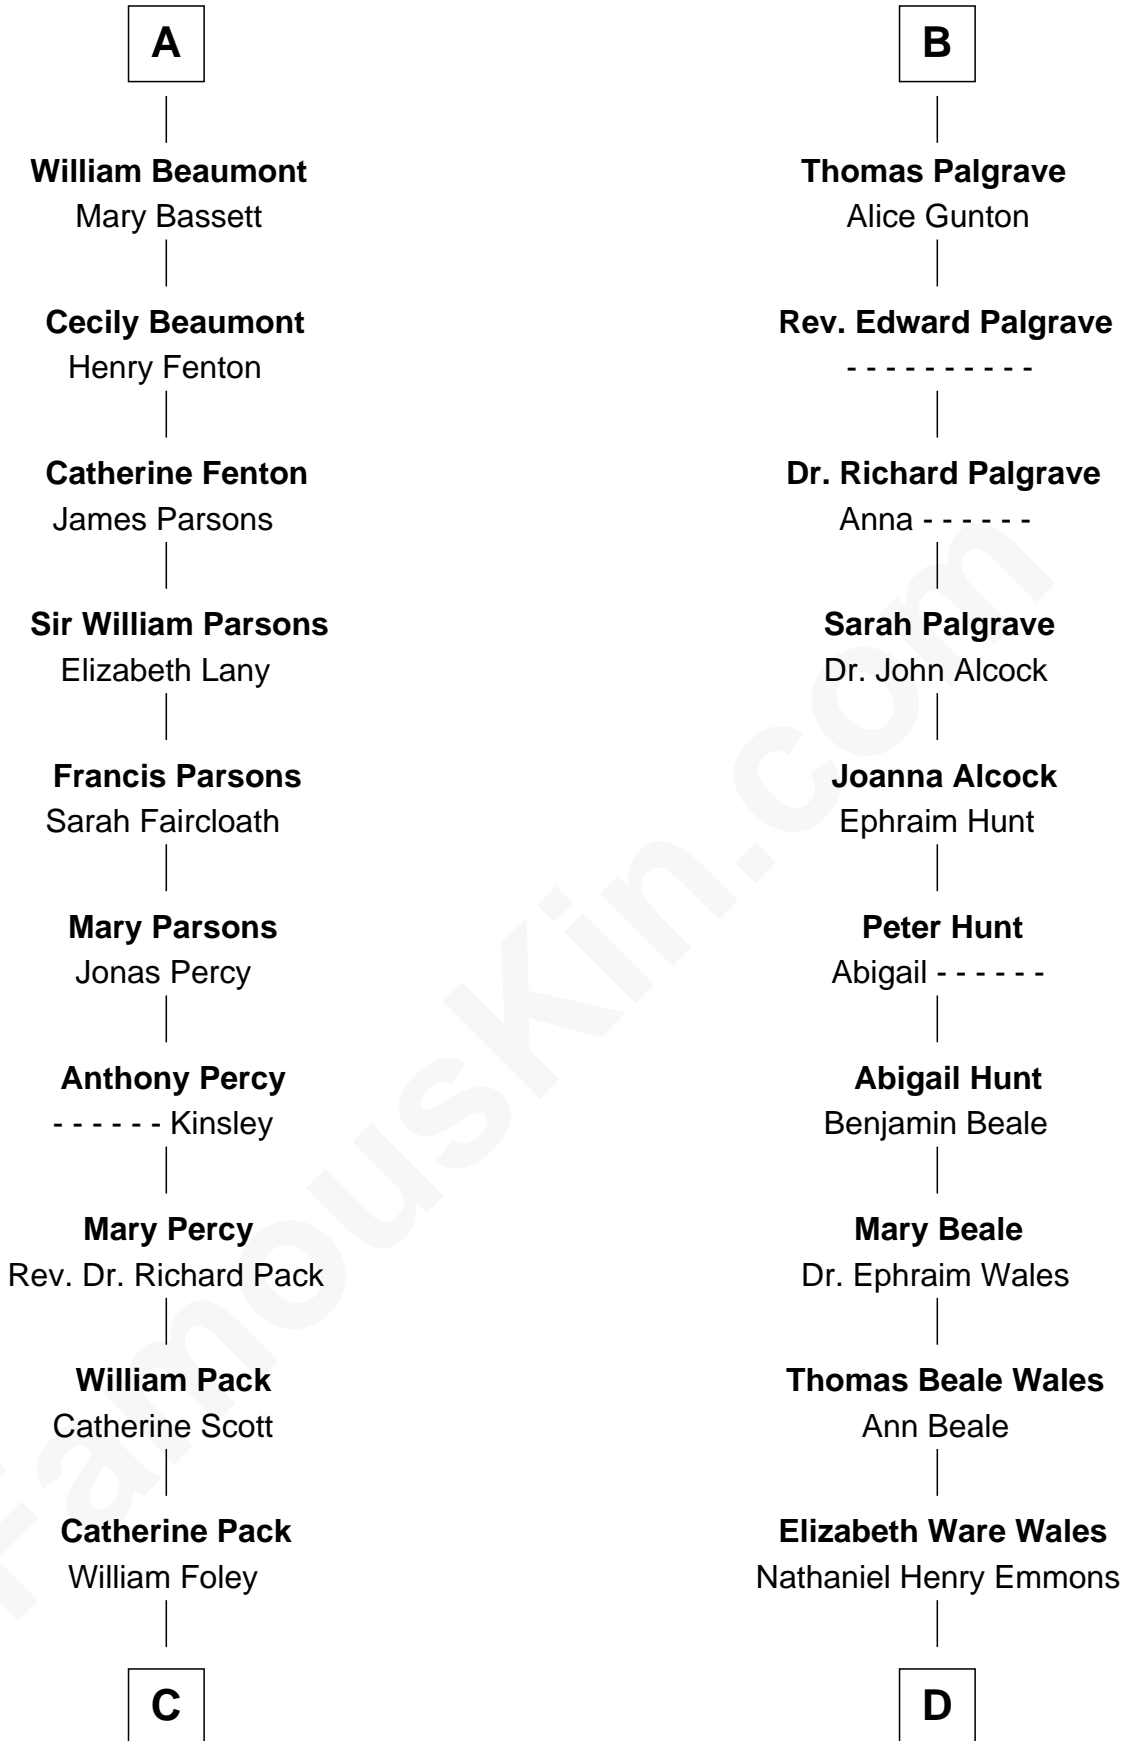

FamousKin.com
Relationship Chart of
Sir Arthur Conan Doyle
Author, "Sherlock Holmes"

18th cousin 3 times removed of

Paget Brewster
TV Actress

Humphrey de Bohun
 Elizabeth Plantagenet

Eleanor de Bohun
 Sir James le Boteler

Pernel le Boteler
 Sir Gilbert Talbot

Elizabeth Talbot
 Sir Henry de Grey

Margaret de Grey
 Sir John Darcy

John Darcy
 Joan de Greystoke

Joan Darcy
 John Beaumont

George Beaumont
 Joan Pauncefoot

A

Sir William de Bohun
 Elizabeth de Badlesmere

Elizabeth de Bohun
 Sir Richard Fitzalan

Elizabeth Fitzalan
 Sir Robert Goushill

Elizabeth Goushill
 Sir Robert Wingfield

Elizabeth Wingfield
 Sir William Brandon

Eleanor Brandon
 John Glemham

Anne Glemham
 Henry Palgrave

B

C

Mary Josephine Elizabeth Foley

Charles Altamont Doyle

Sir Arthur Conan Doyle

Author, "Sherlock Holmes"

D

Ann Wales Emmons