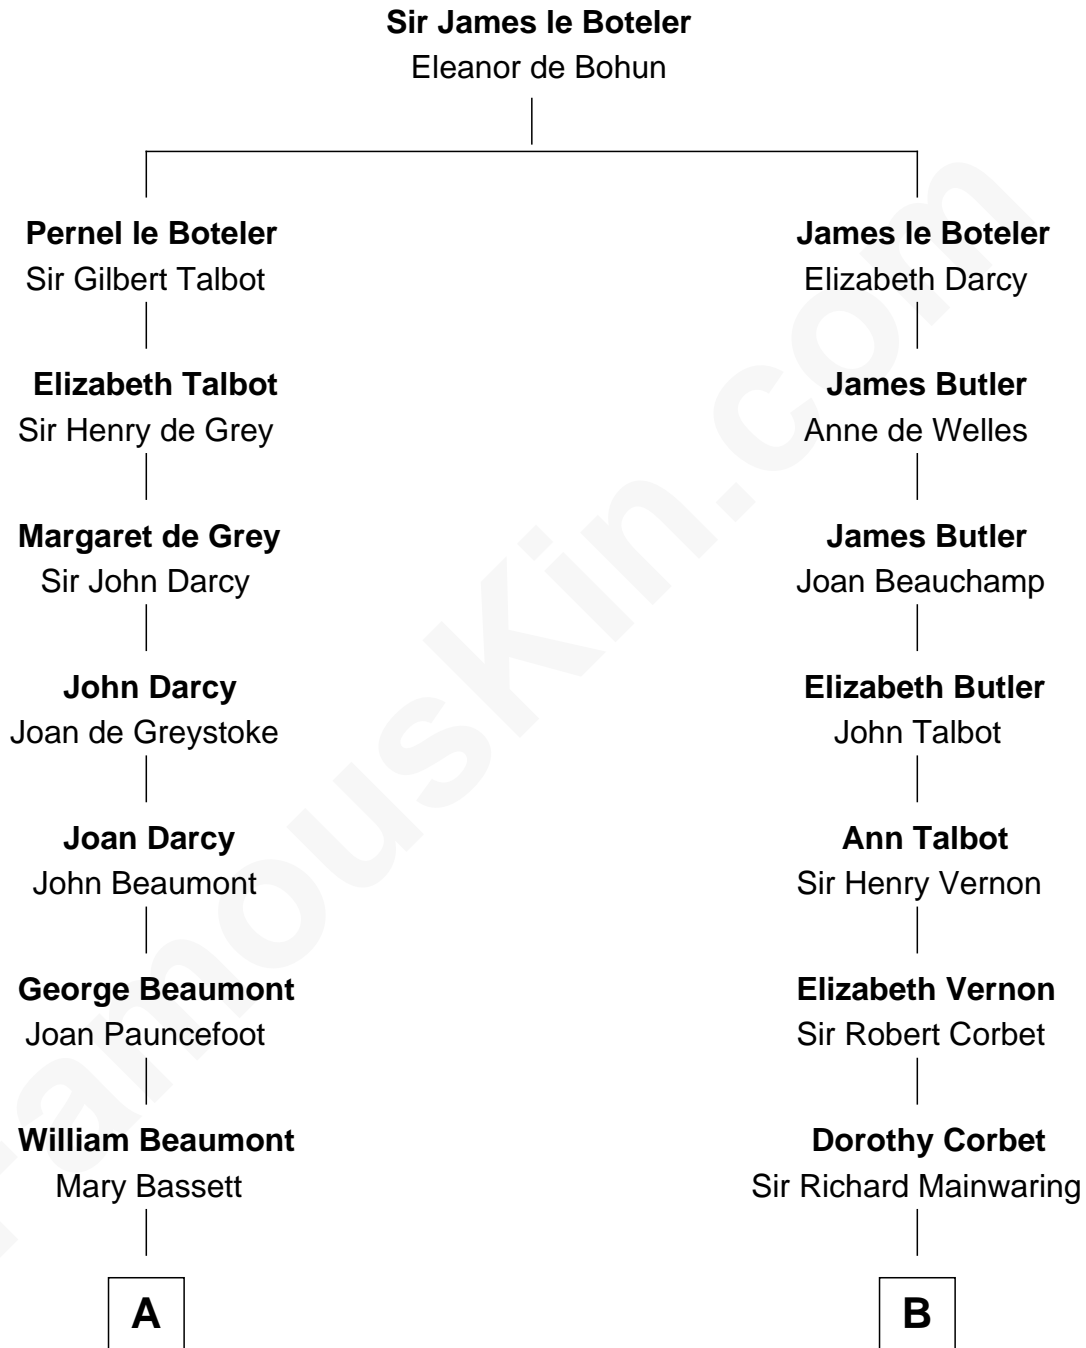

FamousKin.com
Relationship Chart of
Sir Arthur Conan Doyle
Author, "Sherlock Holmes"

17th cousin 2 times removed of

Allen Dulles
5th Director of the C.I.A.

C

Harriet Lathrop Winslow

Rev. John Welsh Dulles

Allen Macy Dulles

Edith Foster

Allen Dulles

5th Director of the C.I.A.

FamousKin.com