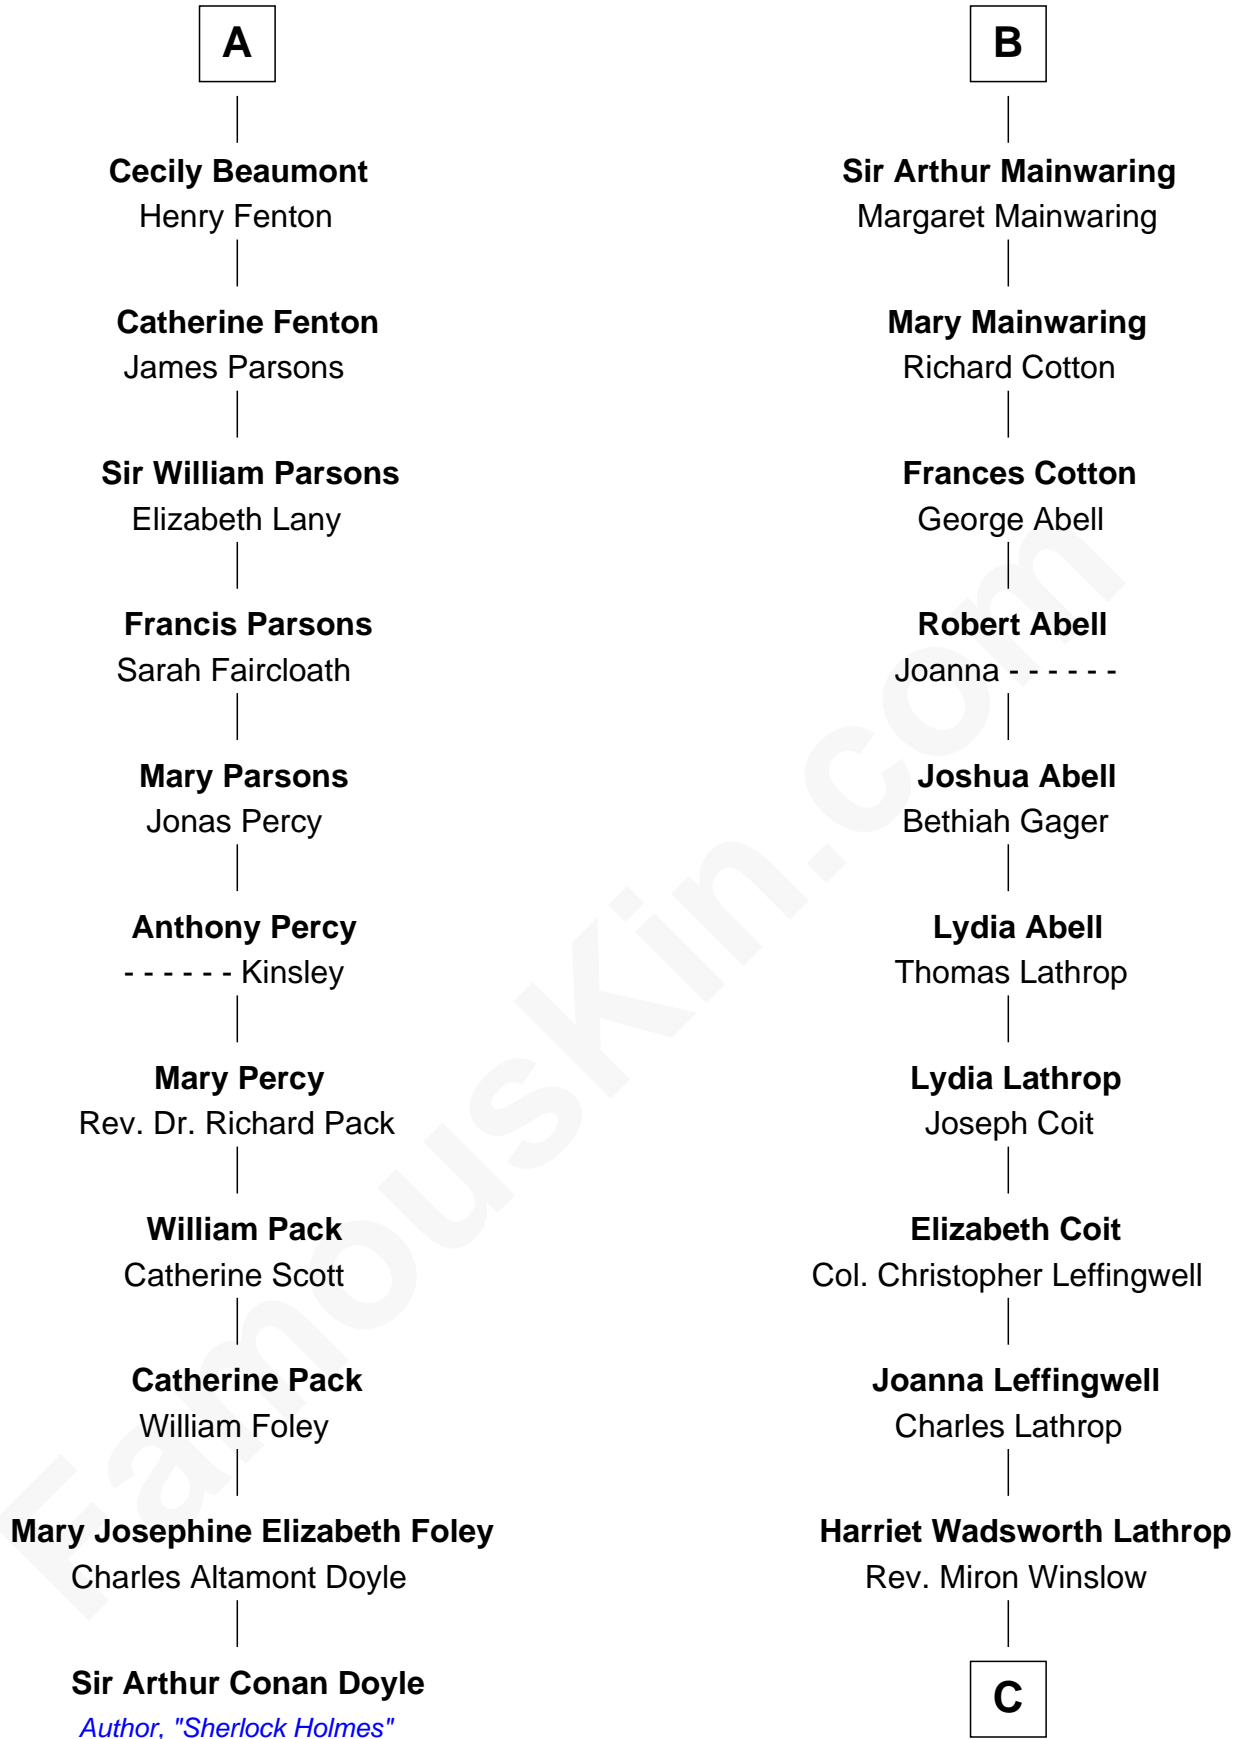

FamousKin.com
Relationship Chart of
Sir Arthur Conan Doyle
Author, "Sherlock Holmes"

17th cousin 2 times removed of

Allen Dulles
5th Director of the C.I.A.

C

Harriet Lathrop Winslow

Rev. John Welsh Dulles

Allen Macy Dulles