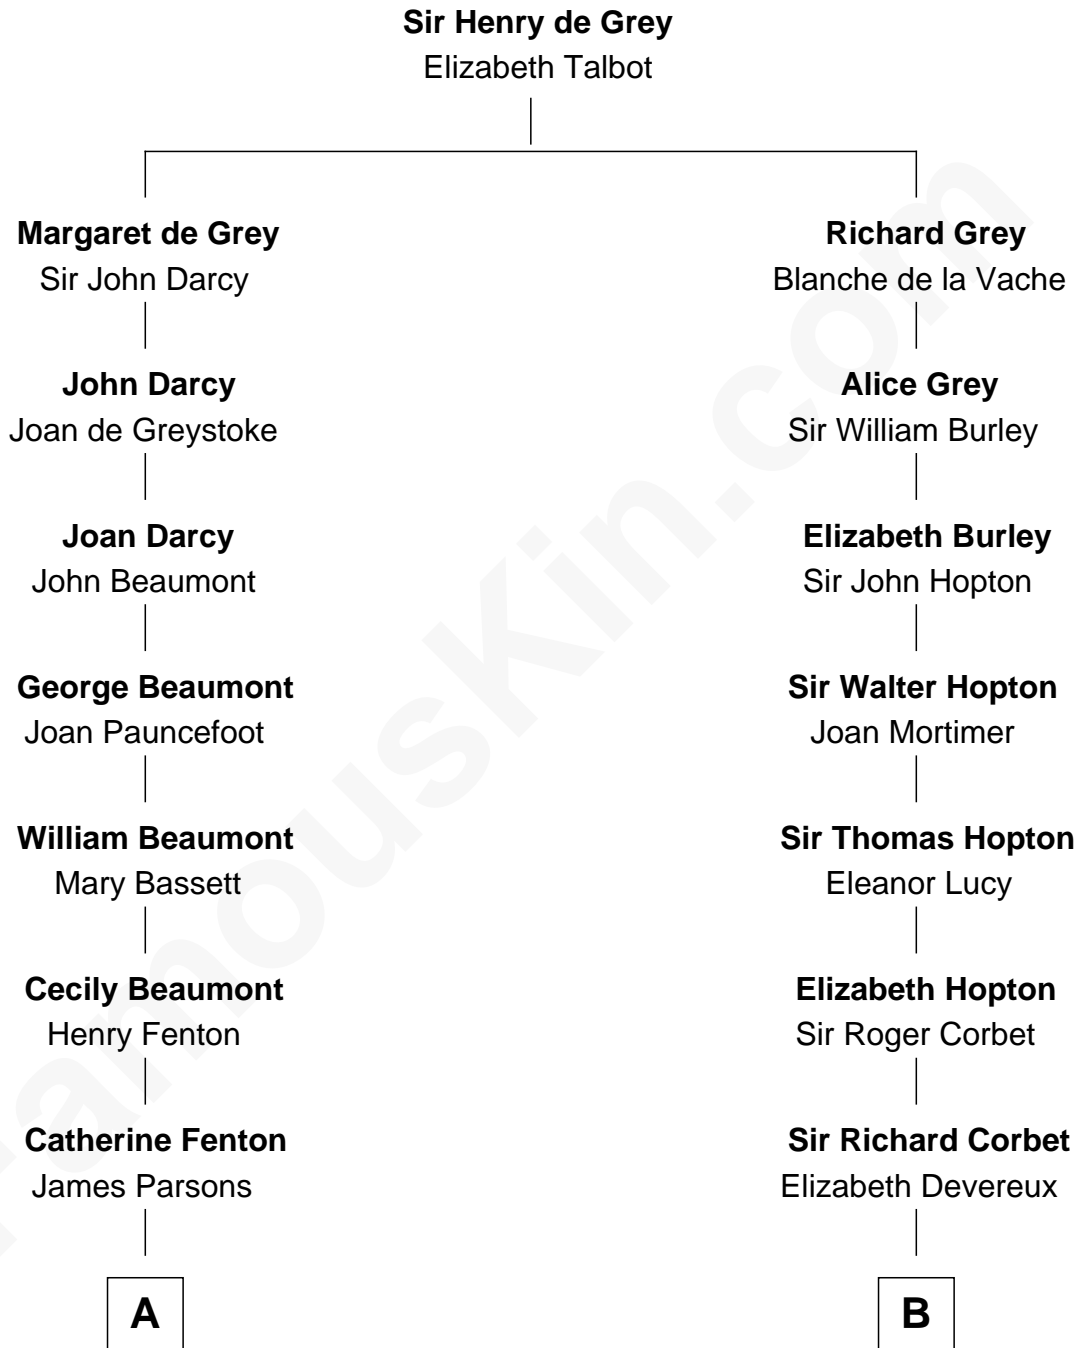

**FamousKin.com**  
**Relationship Chart of**  
**Sir Arthur Conan Doyle**  
*Author, "Sherlock Holmes"*

15th cousin 6 times removed of

**John Foster Dulles**  
*52nd U.S. Secretary of State*

**C**

**Joanna Leffingwell**

Charles Lathrop

**Harriet Wadsworth Lathrop**

Rev. Miron Winslow

**Harriet Lathrop Winslow**

Rev. John Welsh Dulles

**Allen Macy Dulles**

Edith Foster

**John Foster Dulles**

*52nd U.S. Secretary of State*