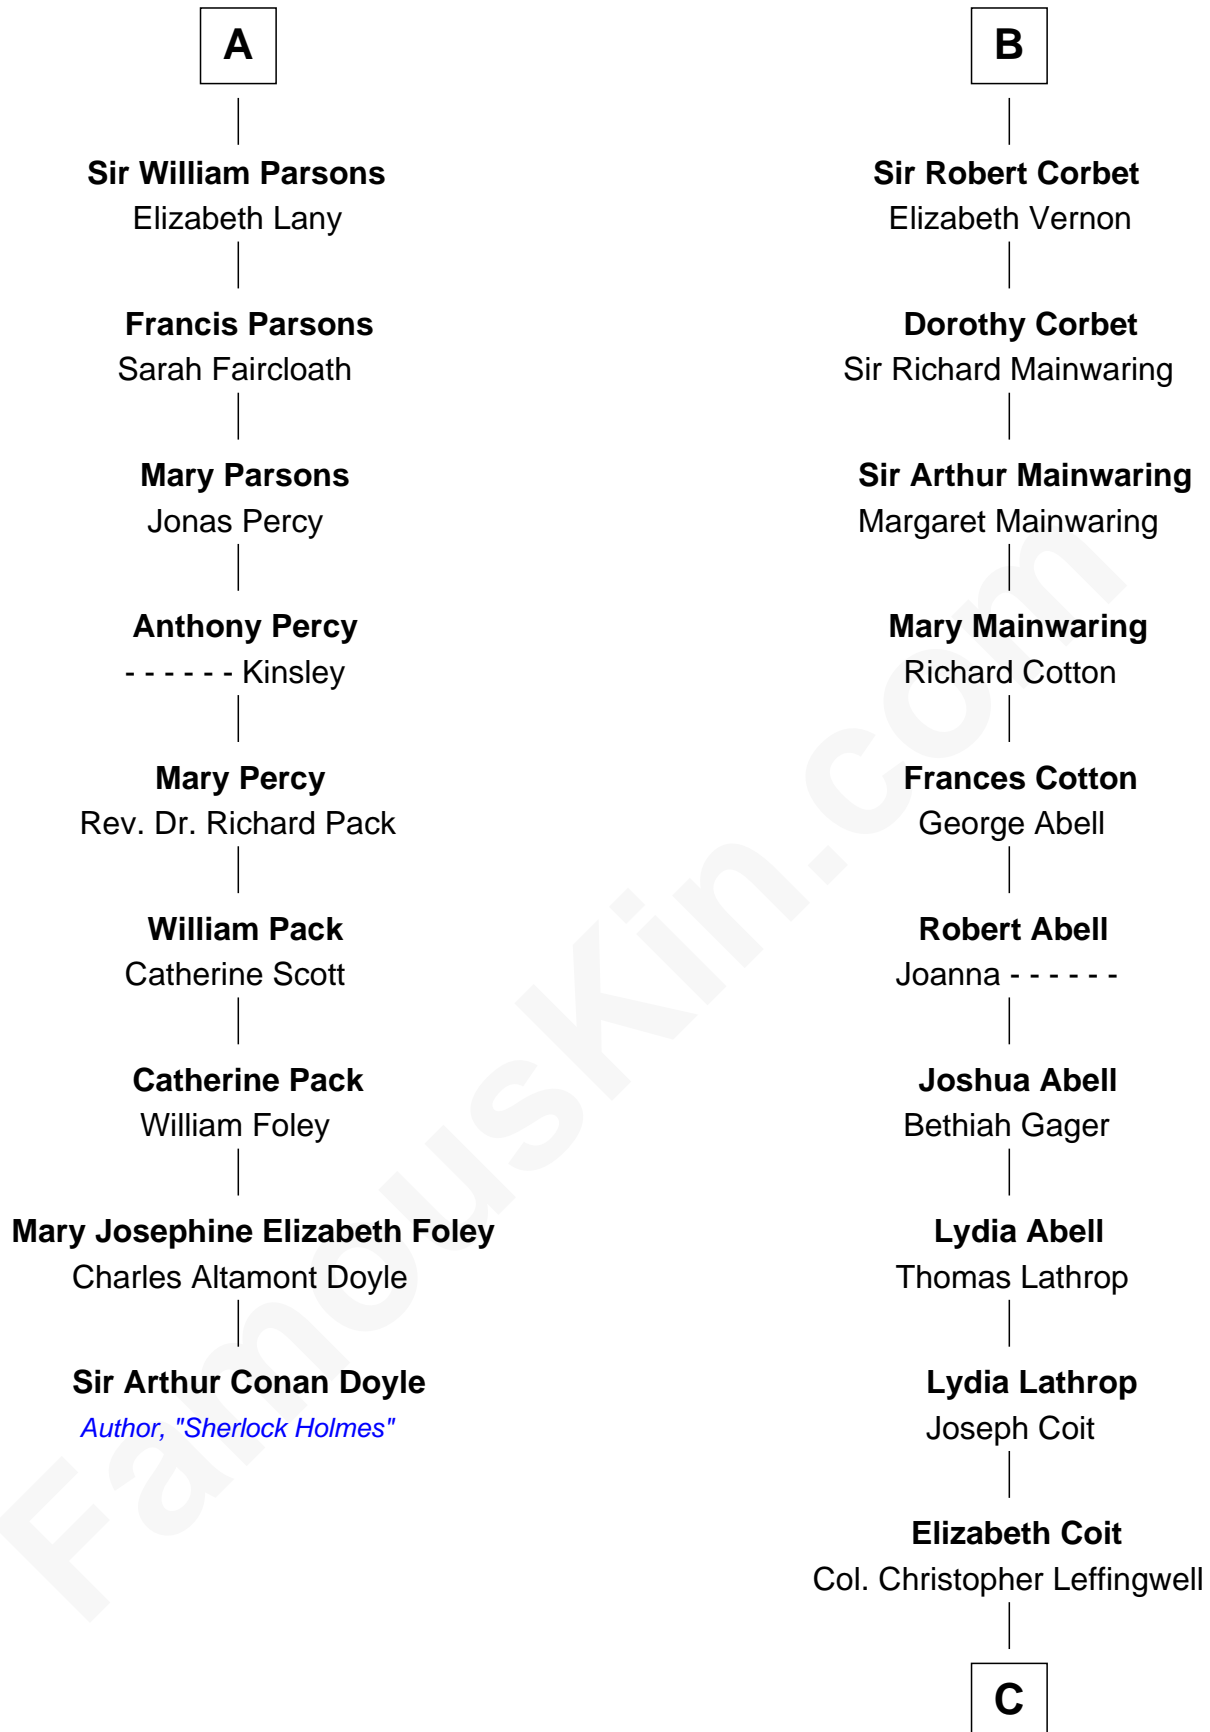

**FamousKin.com**  
**Relationship Chart of**  
**Sir Arthur Conan Doyle**  
*Author, "Sherlock Holmes"*

15th cousin 6 times removed of

**John Foster Dulles**  
*52nd U.S. Secretary of State*

**C**

**Joanna Leffingwell**

Charles Lathrop

**Harriet Wadsworth Lathrop**

Rev. Miron Winslow

**Harriet Lathrop Winslow**

Rev. John Welsh Dulles

**Allen Macy Dulles**

Edith Foster

**John Foster Dulles**