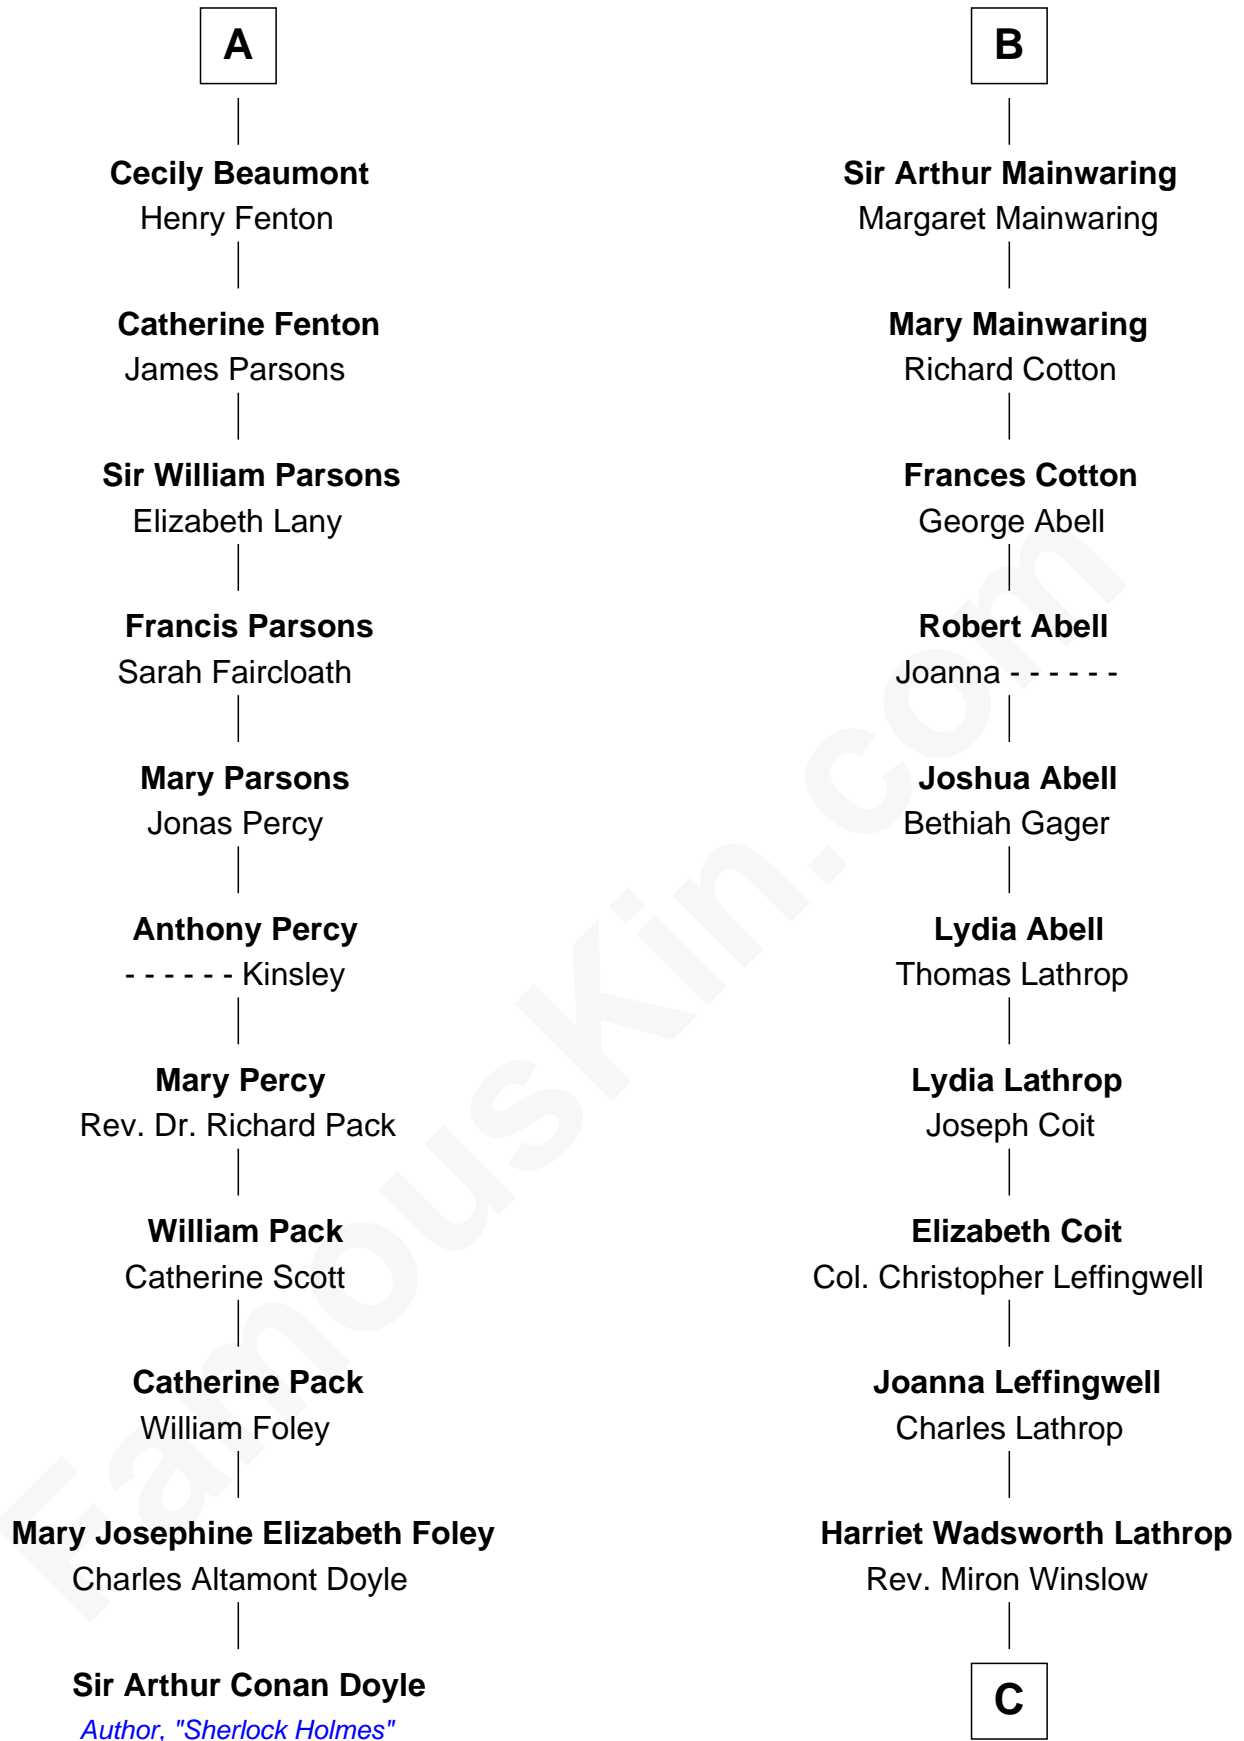

FamousKin.com
Relationship Chart of
Sir Arthur Conan Doyle
Author, "Sherlock Holmes"

17th cousin 2 times removed of

John Foster Dulles
52nd U.S. Secretary of State

C

Harriet Lathrop Winslow

Rev. John Welsh Dulles

Allen Macy Dulles

Edith Foster

John Foster Dulles

52nd U.S. Secretary of State

FamousKin.com