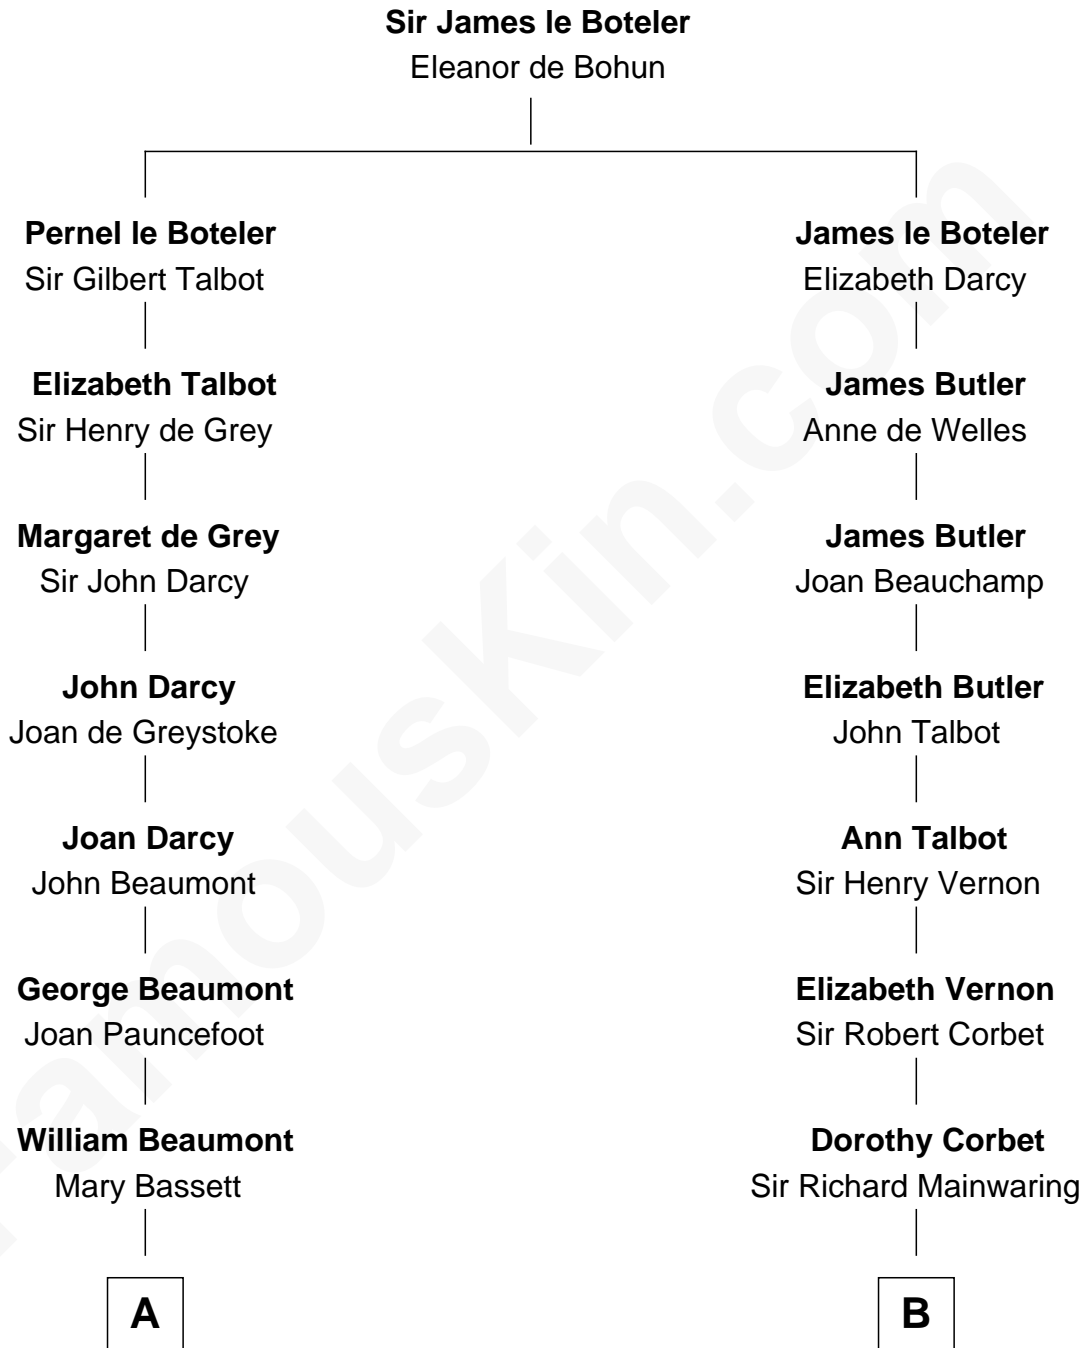

FamousKin.com
Relationship Chart of
Sir Arthur Conan Doyle
Author, "Sherlock Holmes"

17th cousin 2 times removed of

John Foster Dulles
52nd U.S. Secretary of State

C

Harriet Lathrop Winslow

Rev. John Welsh Dulles

Allen Macy Dulles

Edith Foster

John Foster Dulles

52nd U.S. Secretary of State

FamousKin.com