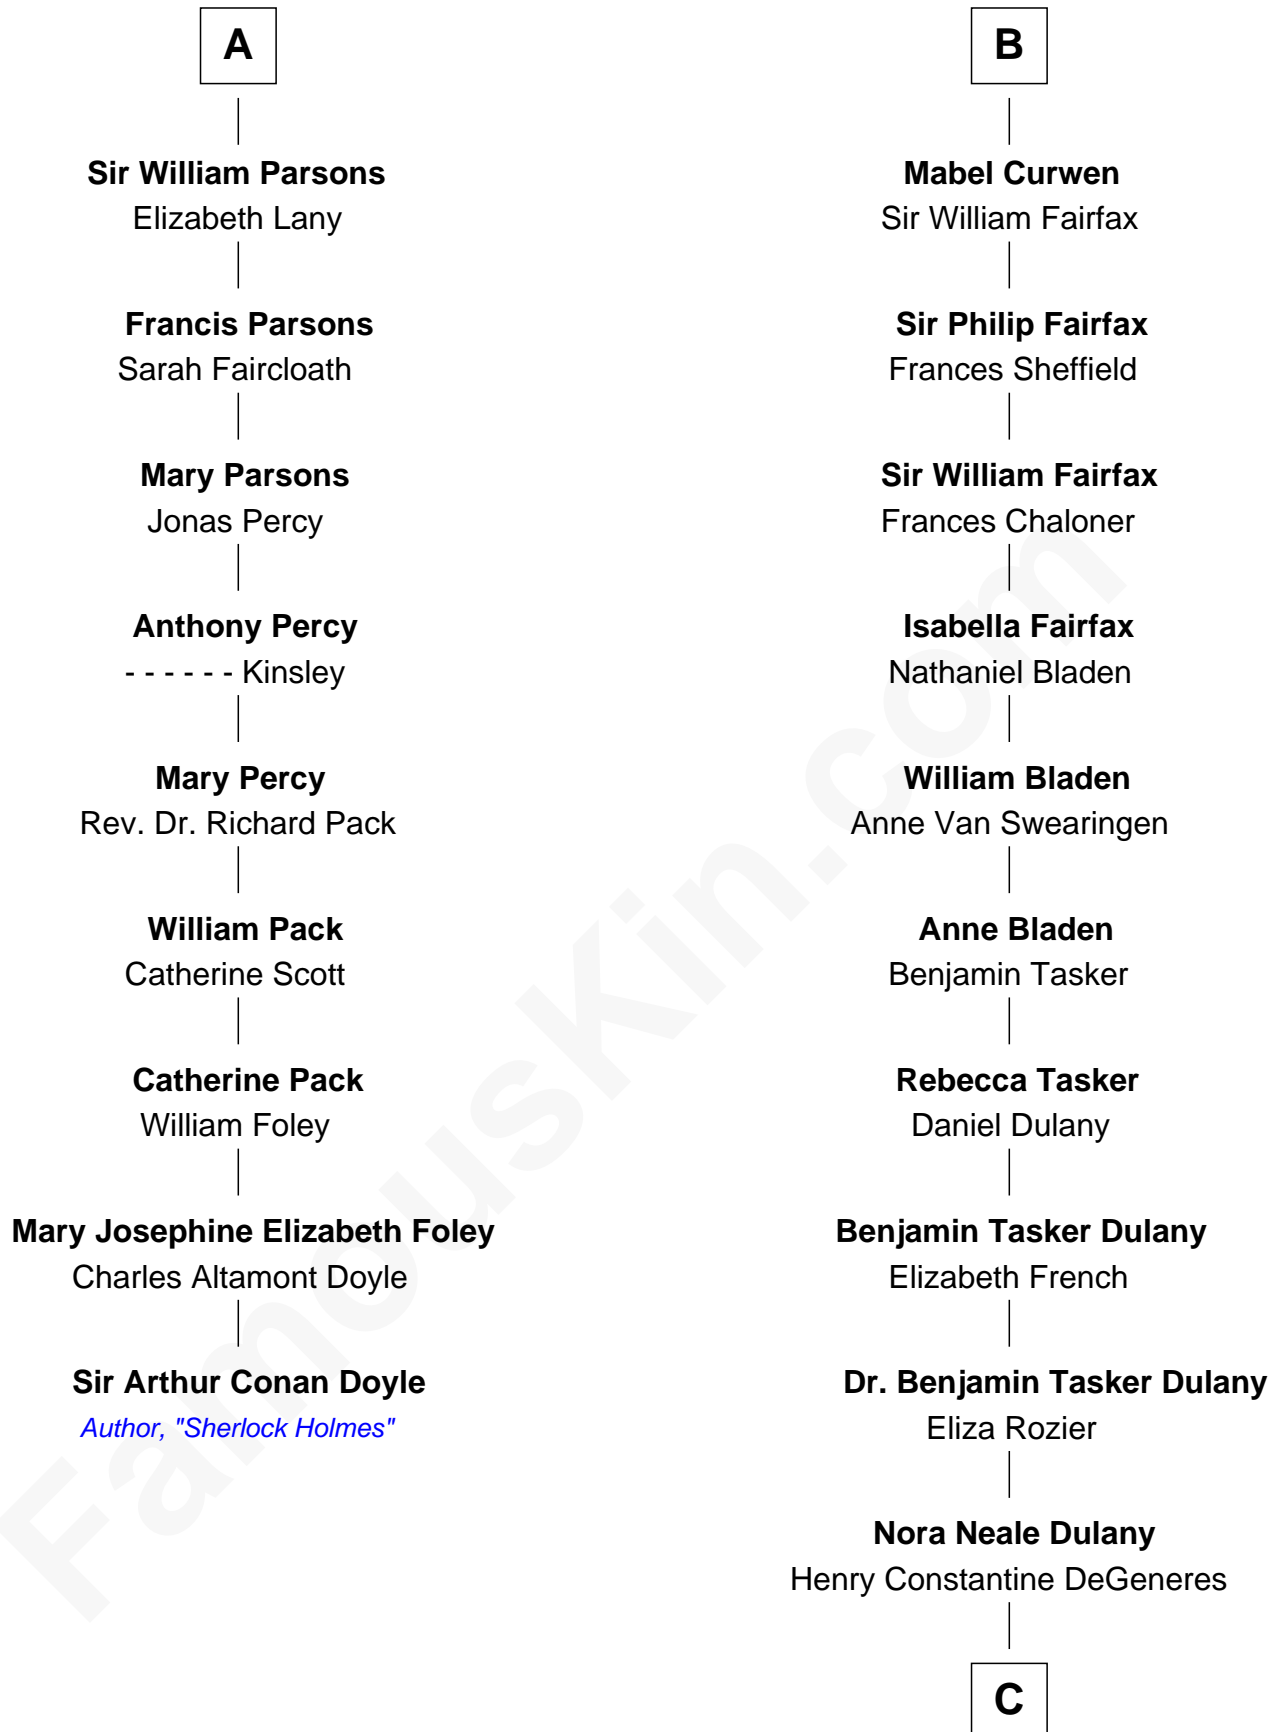

FamousKin.com
Relationship Chart of
Sir Arthur Conan Doyle
Author, "Sherlock Holmes"

15th cousin 6 times removed of
Ellen DeGeneres
Comedienne and TV Personality

C

Joseph C. DeGeneres

Mary Whittemore

Alfred George DeGeneres