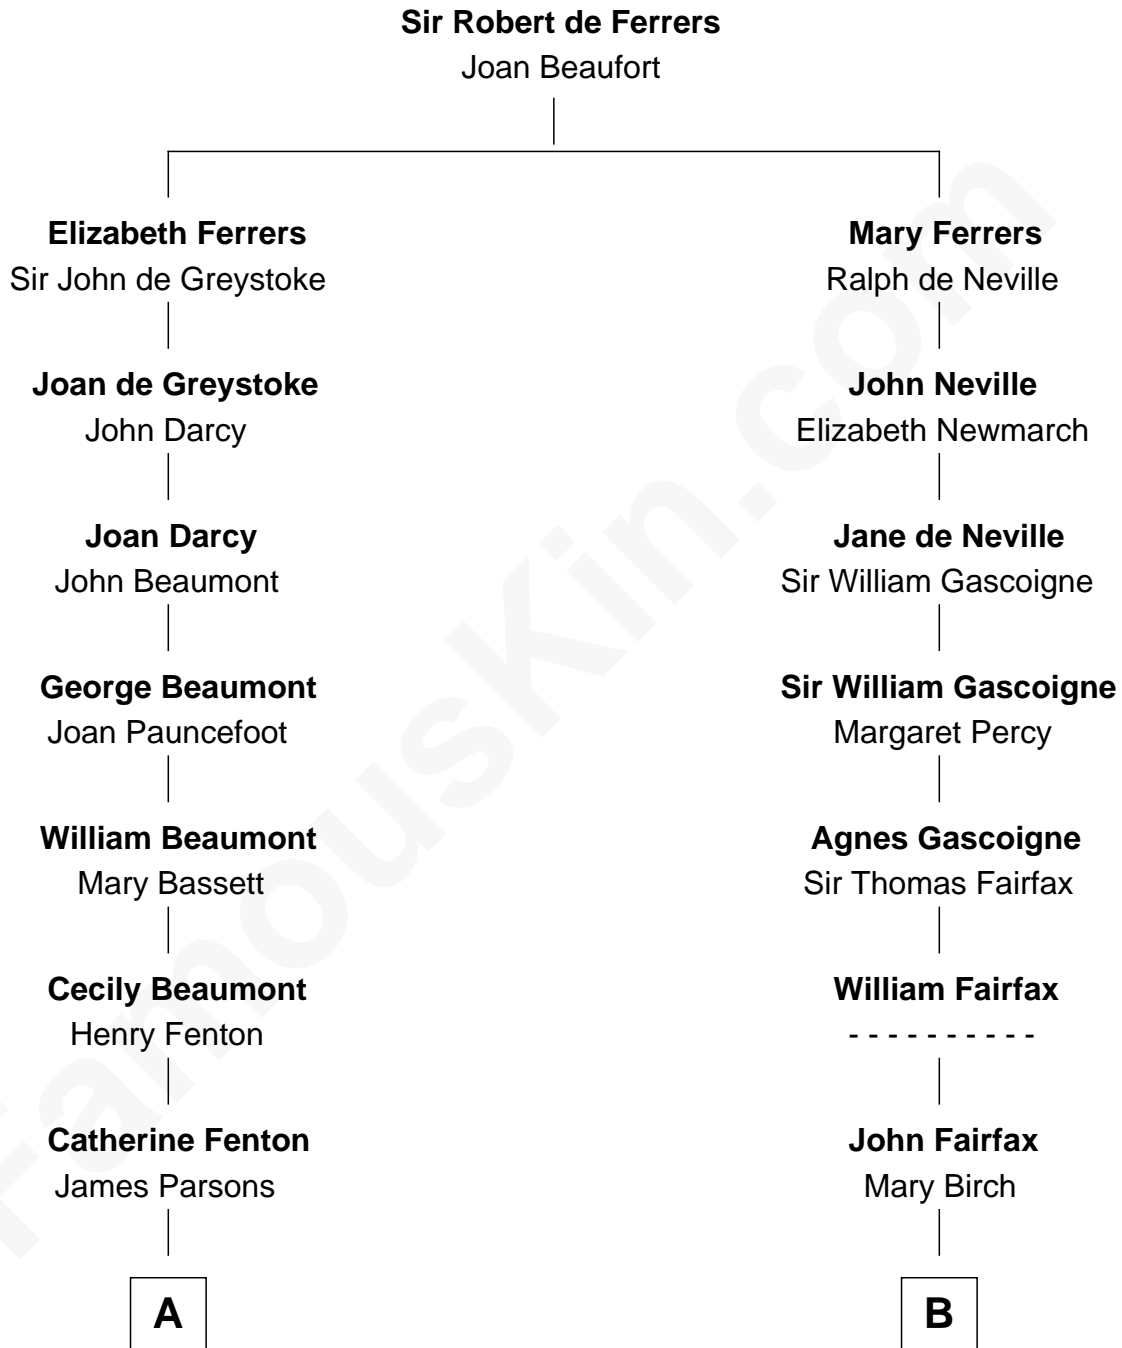

FamousKin.com
Relationship Chart of
Sir Arthur Conan Doyle
Author, "Sherlock Holmes"

15th cousin 3 times removed of

Guy Ritchie
British Filmmaker

C

John Vivian Ritchie
Amber Mary Parkinson

Guy Ritchie
British Filmmaker

FamousKin.com