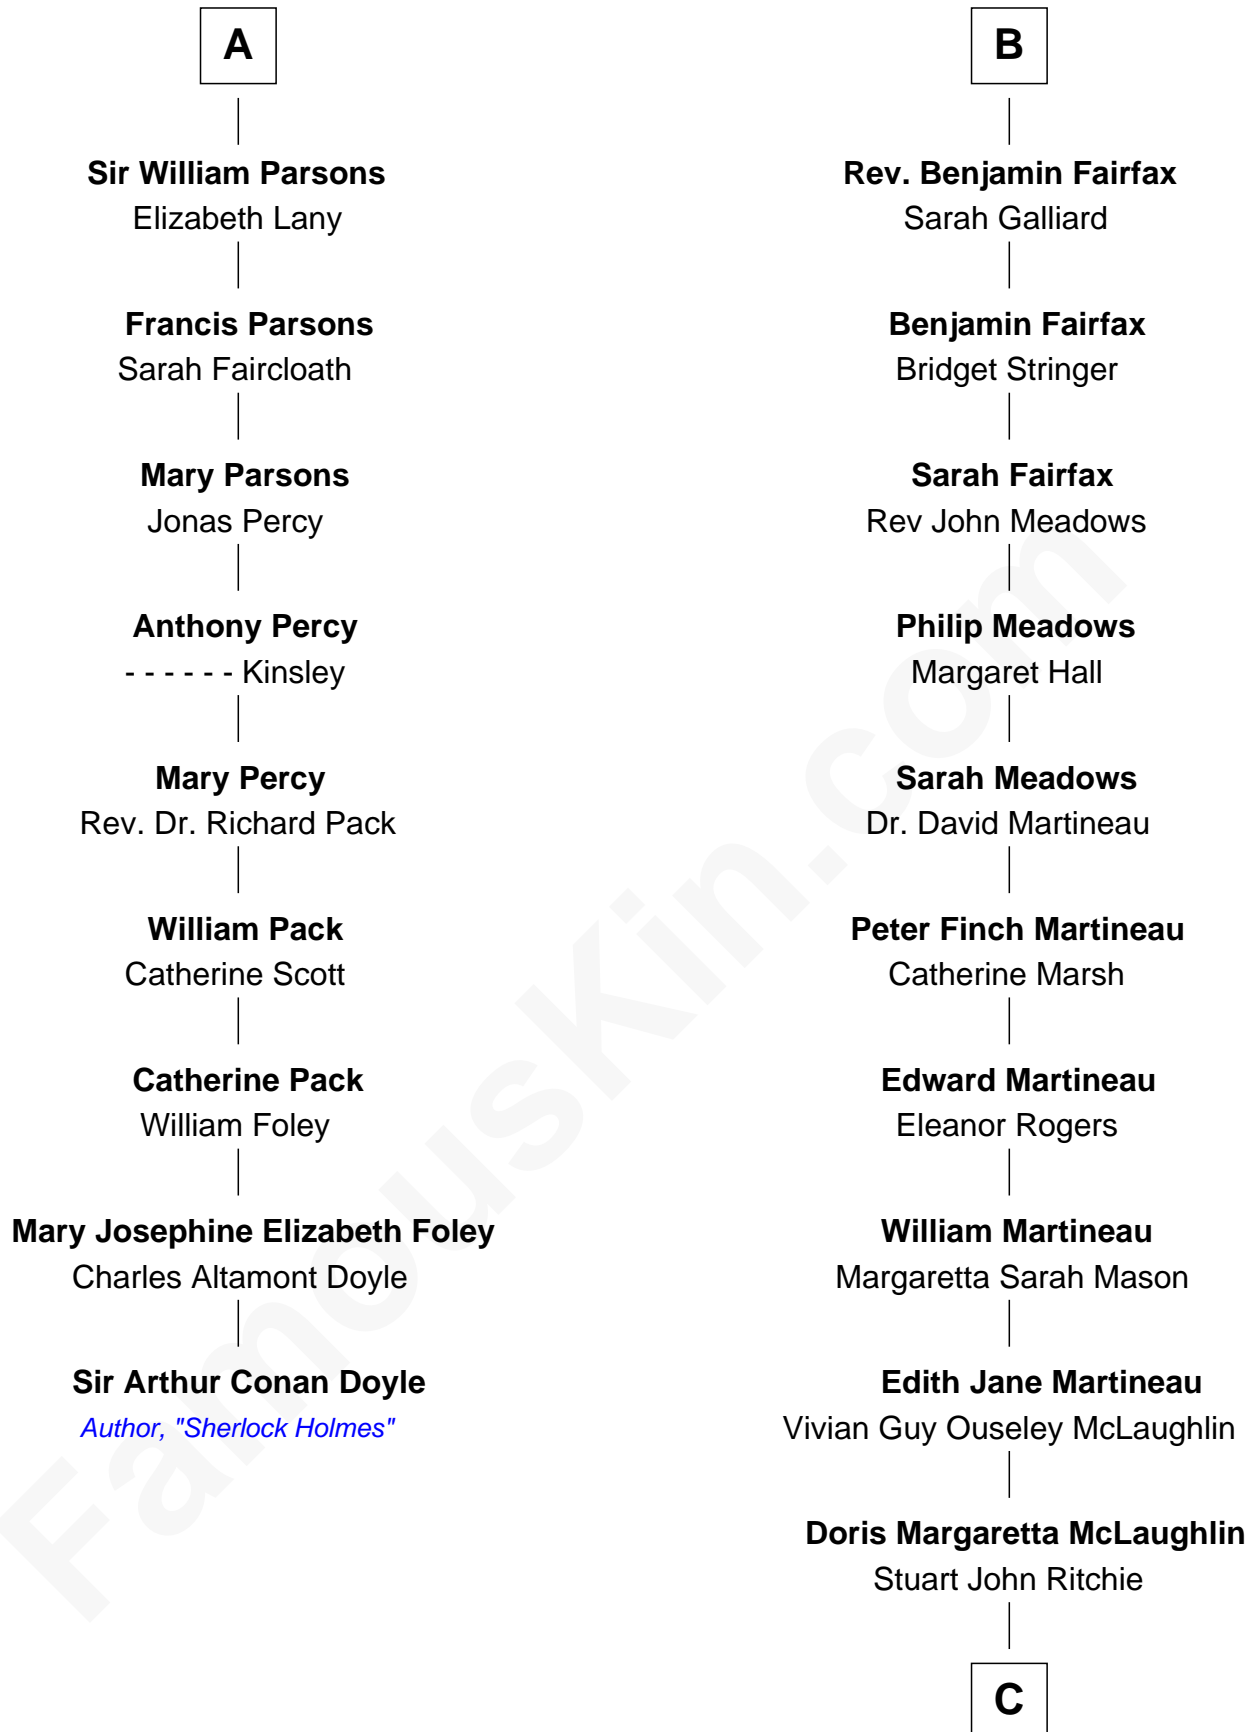

FamousKin.com
Relationship Chart of
Sir Arthur Conan Doyle
Author, "Sherlock Holmes"

15th cousin 3 times removed of

Guy Ritchie
British Filmmaker

C

John Vivian Ritchie
Amber Mary Parkinson

Guy Ritchie
British Filmmaker

FamousKin.com