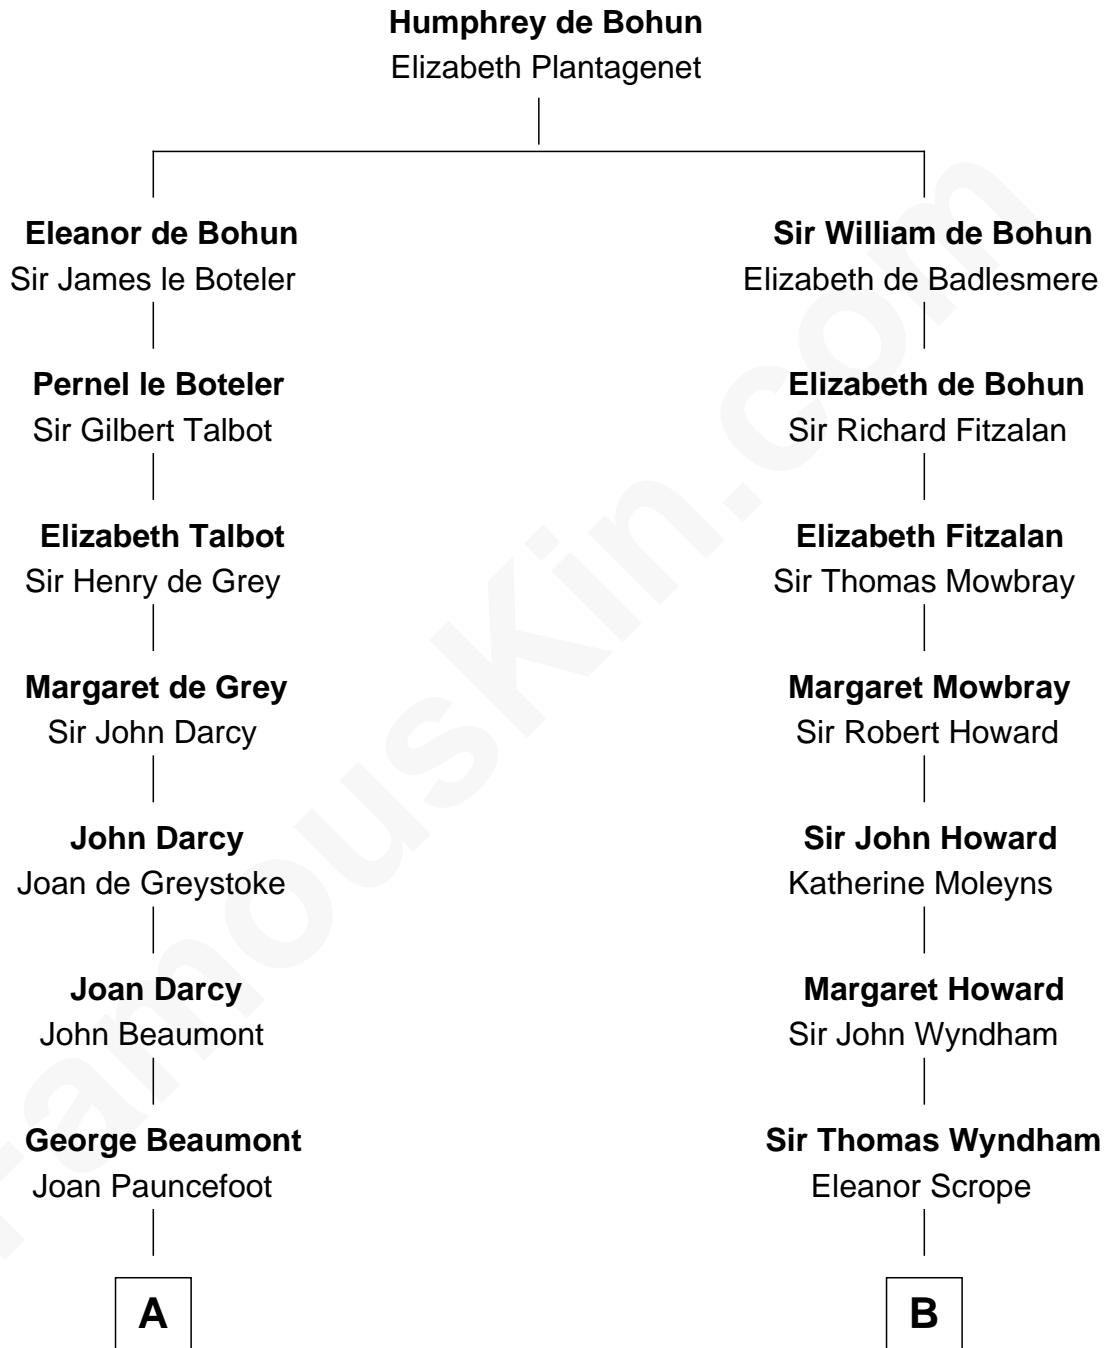

**FamousKin.com**  
**Relationship Chart of**  
**Sir Arthur Conan Doyle**  
*Author, "Sherlock Holmes"*

18th cousin 3 times removed of

**Guy Ritchie**  
*British Filmmaker*

**C**

**Mary Josephine Elizabeth Foley**

Charles Altamont Doyle

**Sir Arthur Conan Doyle**

*Author, "Sherlock Holmes"*

**D**

**Frederica Crofton**

Hubert McLaughlin

**Vivian Guy Ouseley McLaughlin**

Edith Jane Martineau