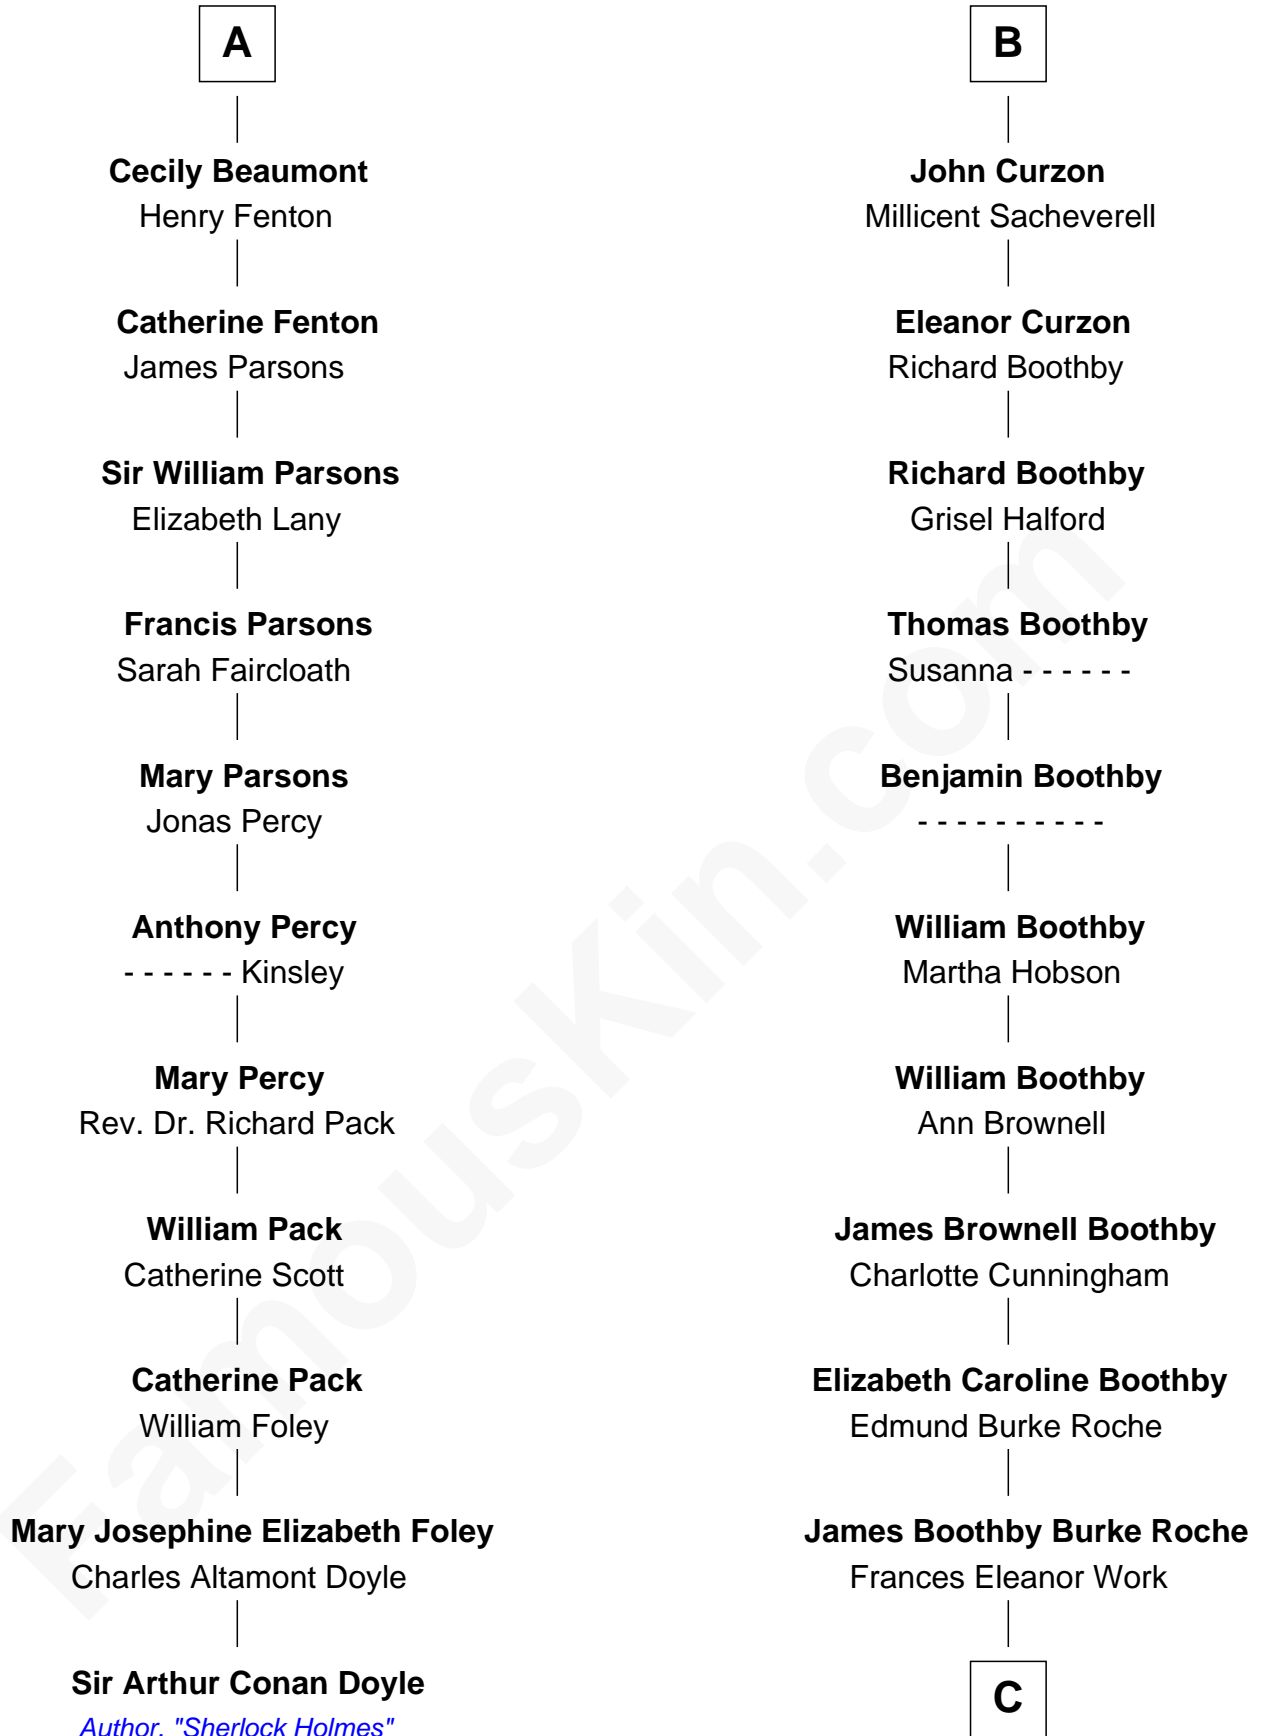

FamousKin.com
Relationship Chart of
Sir Arthur Conan Doyle
Author, "Sherlock Holmes"

17th cousin 3 times removed of

Oliver Platt
Movie Actor

C

Cynthia Burke Roche

Arthur Scott Burden

Eileen Burden

Walter Maynard

Sheila Maynard

Nicholas Platt

Oliver Platt

Movie Actor