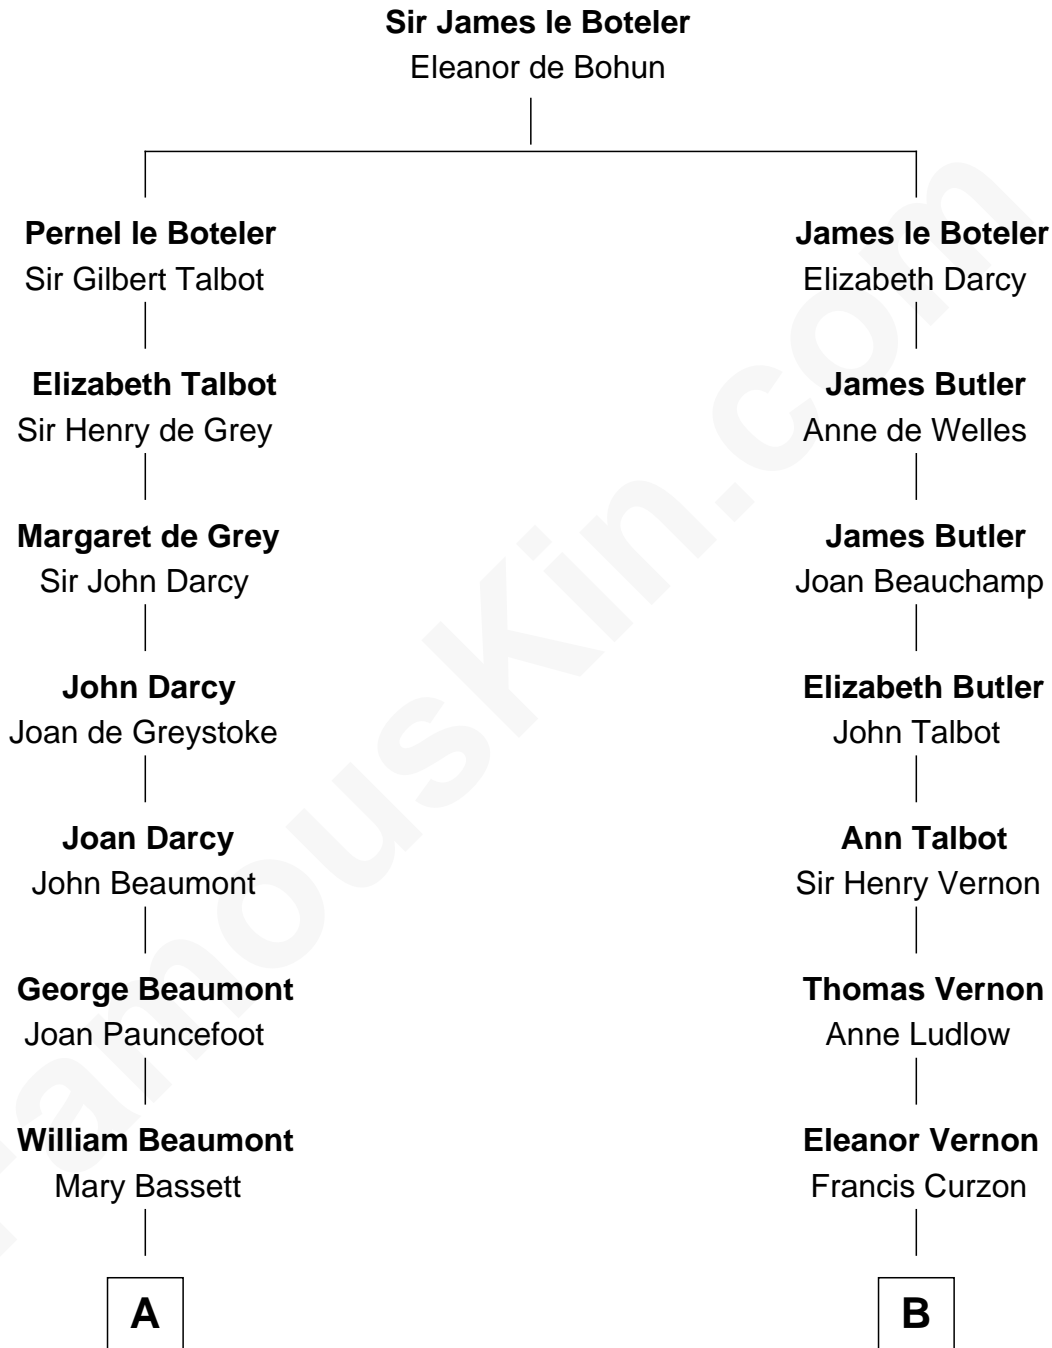

FamousKin.com
Relationship Chart of
Sir Arthur Conan Doyle
Author, "Sherlock Holmes"

17th cousin 3 times removed of

Oliver Platt
Movie Actor

C

Cynthia Burke Roche

Arthur Scott Burden

Eileen Burden

Walter Maynard

Sheila Maynard

Nicholas Platt

Oliver Platt

Movie Actor