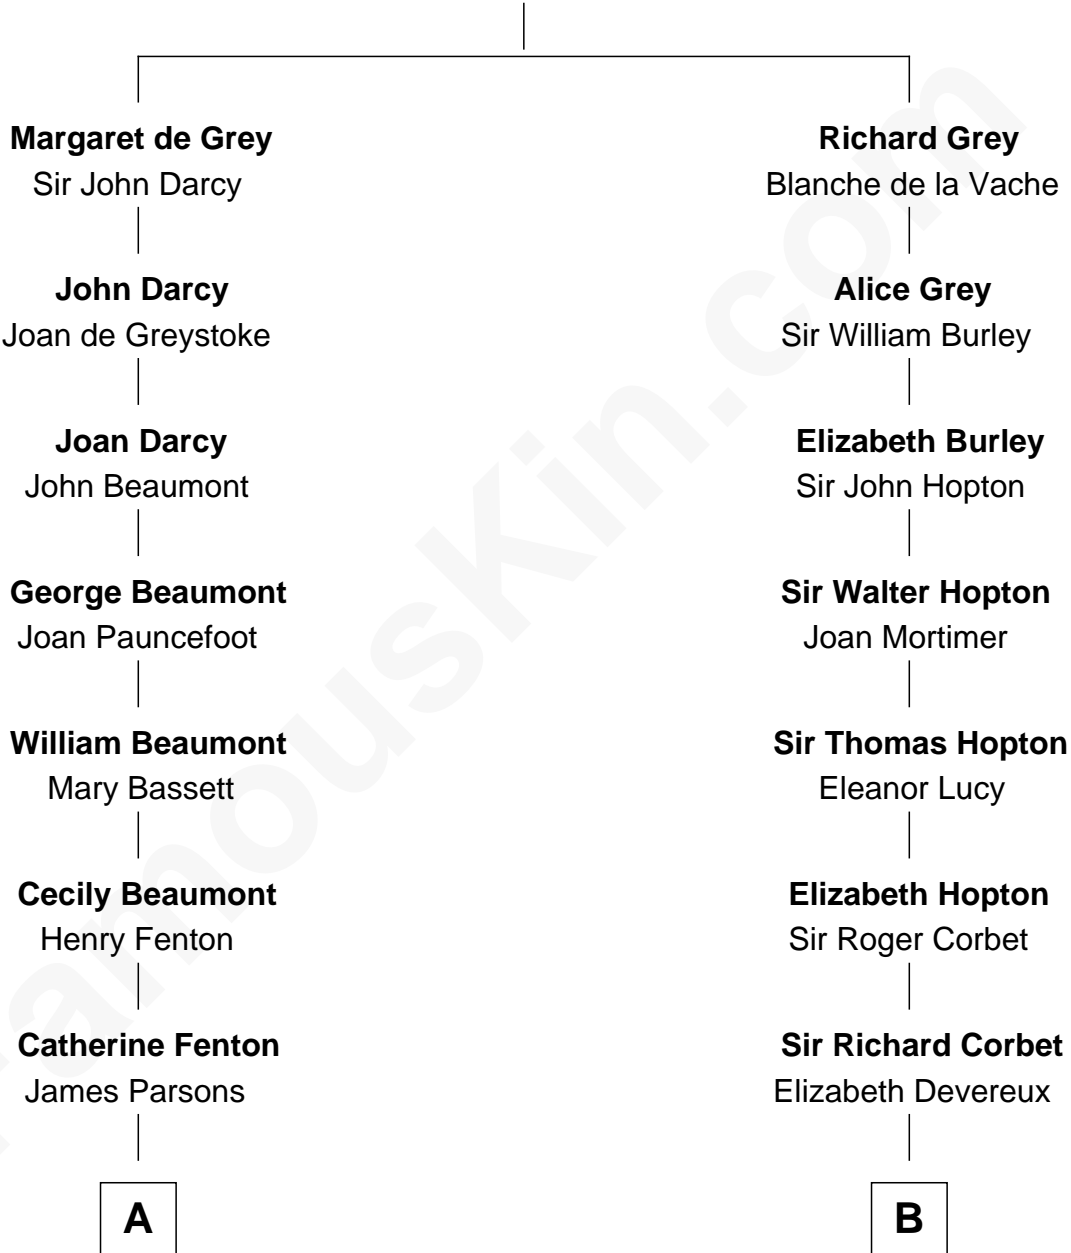

FamousKin.com
Relationship Chart of
Sir Arthur Conan Doyle
Author, "Sherlock Holmes"

15th cousin 4 times removed of

Marjorie Post
Founder of General Foods

Sir Henry de Grey
 Elizabeth Talbot

C

—
Caroline Cushman Lathrop

Charles Rollin Post

—
Charles William Post

Elle Letitia Merriweather

—
Marjorie Post

Founder of General Foods

FamousKin.com