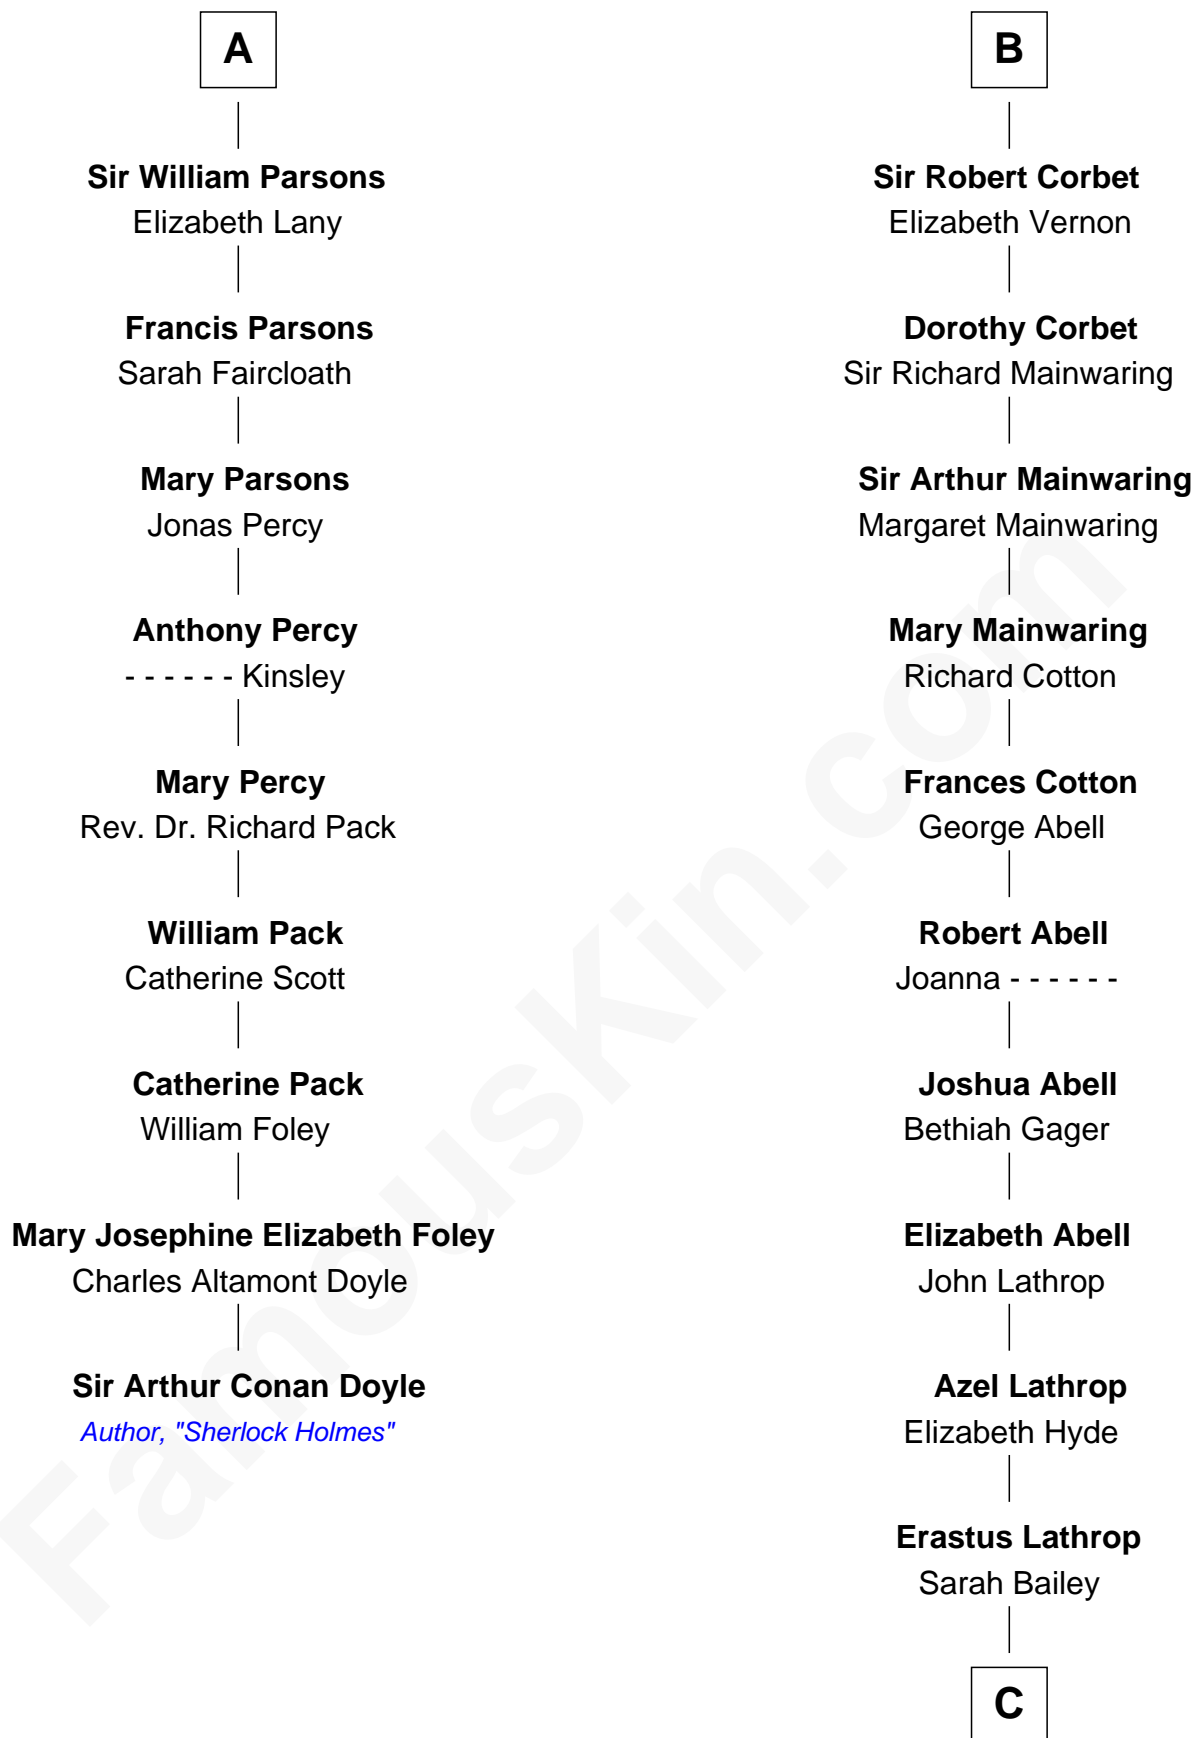

FamousKin.com
Relationship Chart of
Sir Arthur Conan Doyle
Author, "Sherlock Holmes"

15th cousin 4 times removed of

Marjorie Post
Founder of General Foods

Sir Henry de Grey
 Elizabeth Talbot

C

—
Caroline Cushman Lathrop

Charles Rollin Post

—
Charles William Post

Elle Letitia Merriweather

—
Marjorie Post

Founder of General Foods

FamousKin.com