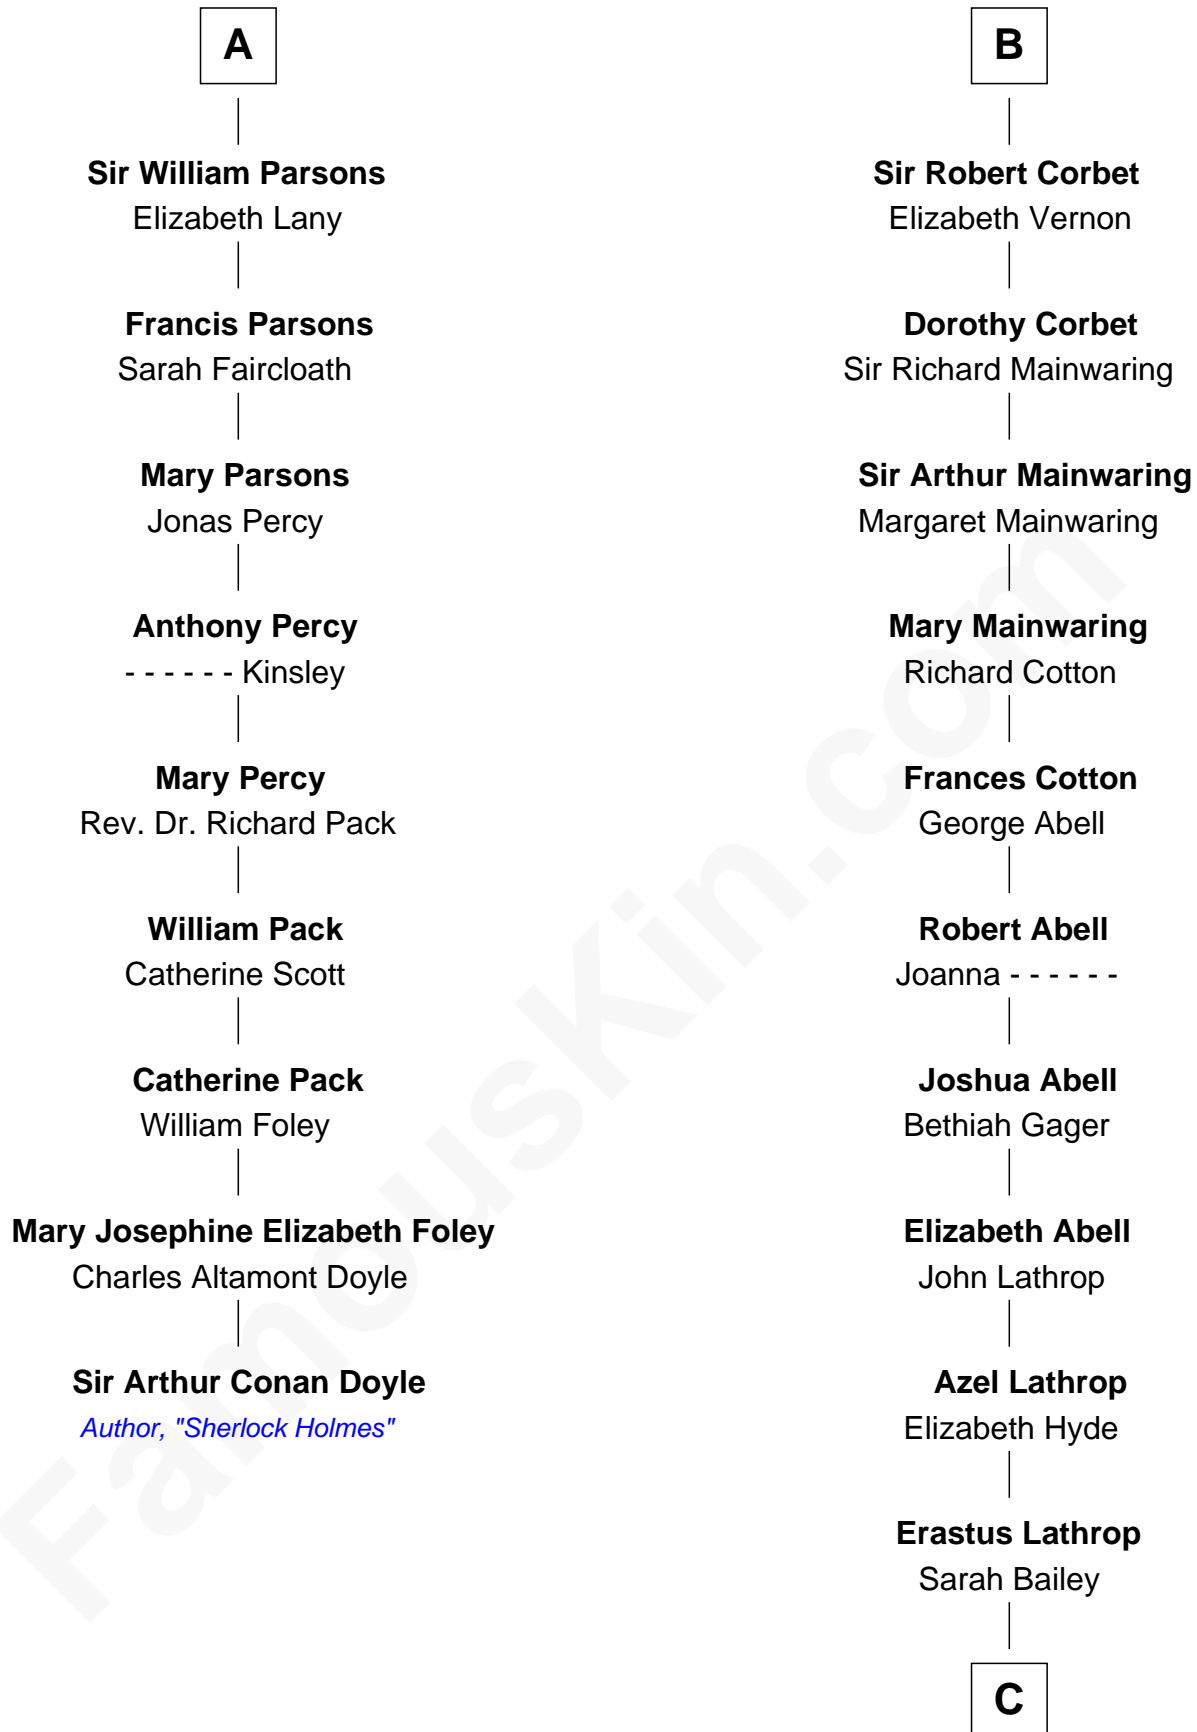

FamousKin.com
Relationship Chart of
Sir Arthur Conan Doyle
Author, "Sherlock Holmes"

15th cousin 3 times removed of

C. W. Post
Founder of Post Cereals

Sir Henry de Grey
 Elizabeth Talbot

C

Caroline Cushman Lathrop