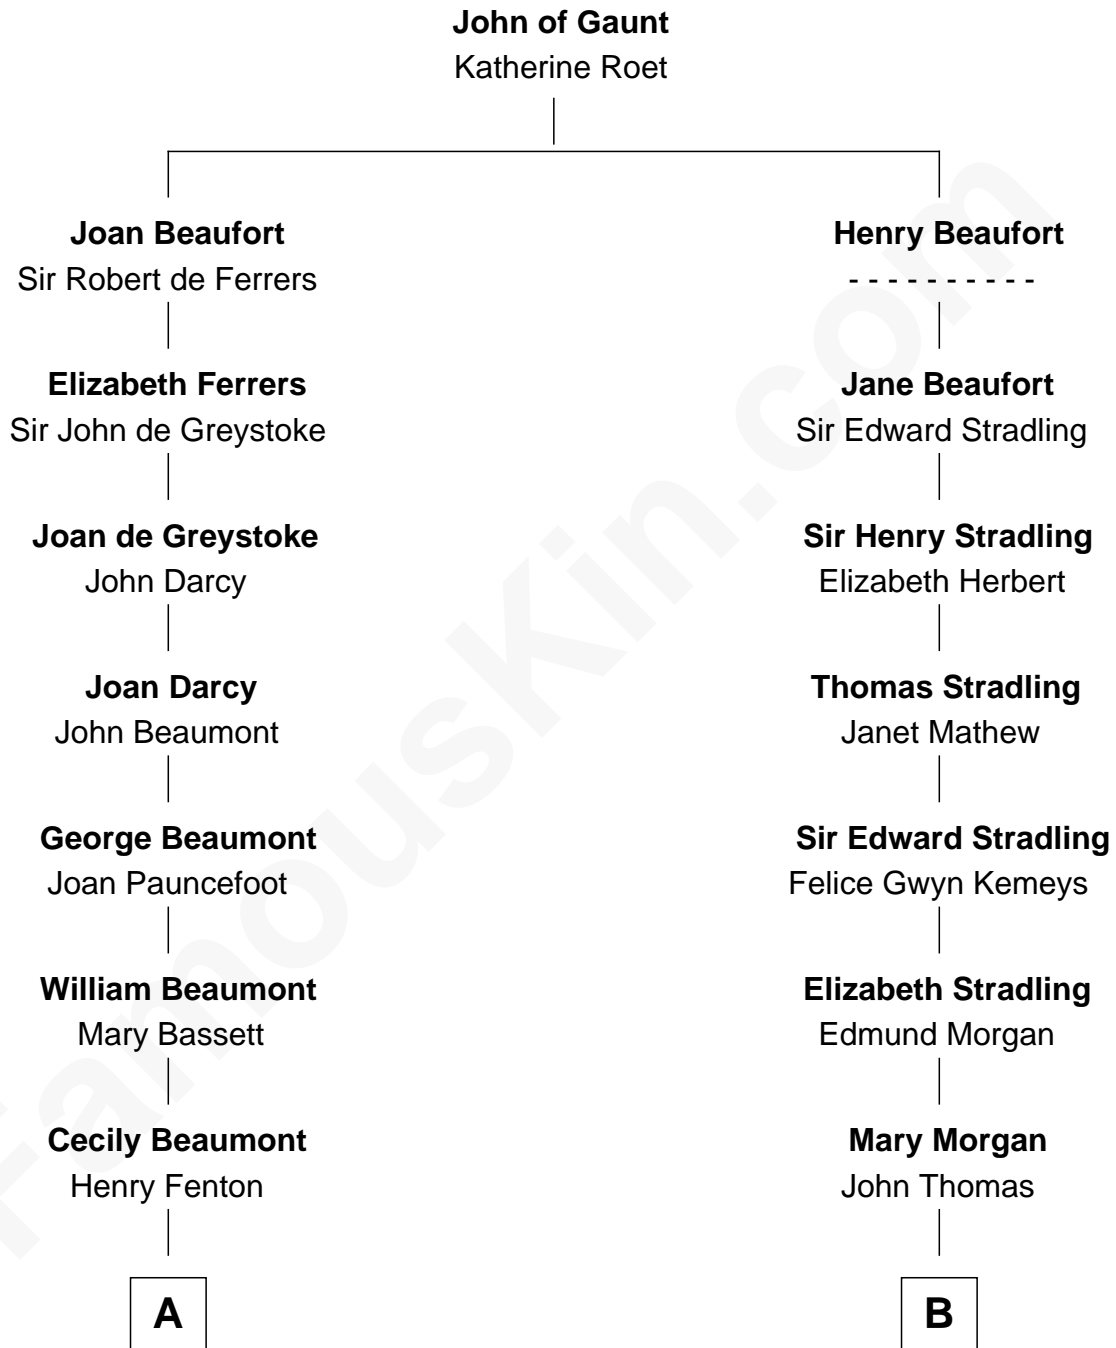

FamousKin.com
Relationship Chart of
Sir Arthur Conan Doyle
Author, "Sherlock Holmes"

16th cousin 4 times removed of
Sally Ride
1st American Woman in Space

C

Charles Everroad Richardson

Blanche Gibson

Jennie Mae Richardson

Thomas Vernam Ride

Dale Burdell Ride

Carol Joyce Anderson

Sally Ride

1st American Woman in Space