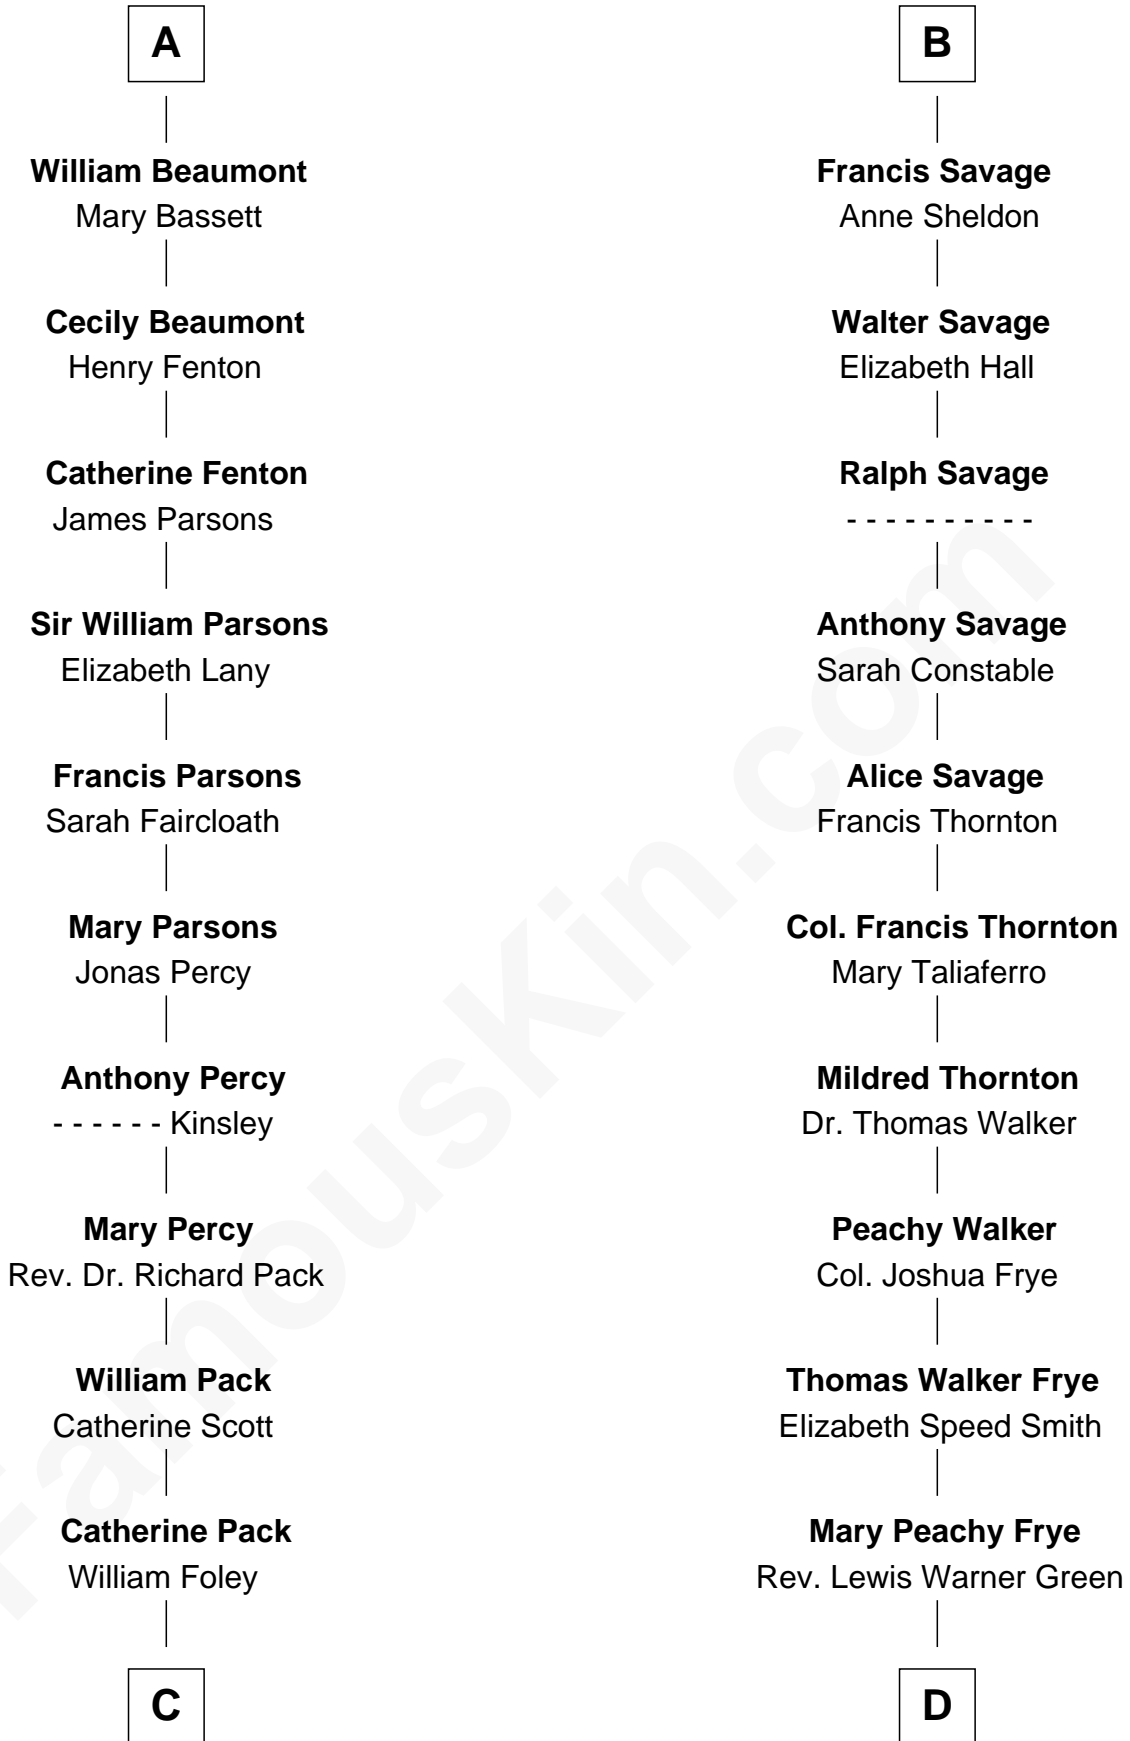

FamousKin.com
Relationship Chart of
Sir Arthur Conan Doyle
Author, "Sherlock Holmes"

18th cousin 2 times removed of

Adlai Stevenson III
U.S. Senator from Illinois

C

Mary Josephine Elizabeth Foley

Charles Altamont Doyle

Sir Arthur Conan Doyle

Author, "Sherlock Holmes"

D

Letitia Green

Adlai Ewing Stevenson

Lewis Green Stevenson

Helen Louise Davis

Adlai Ewing Stevenson