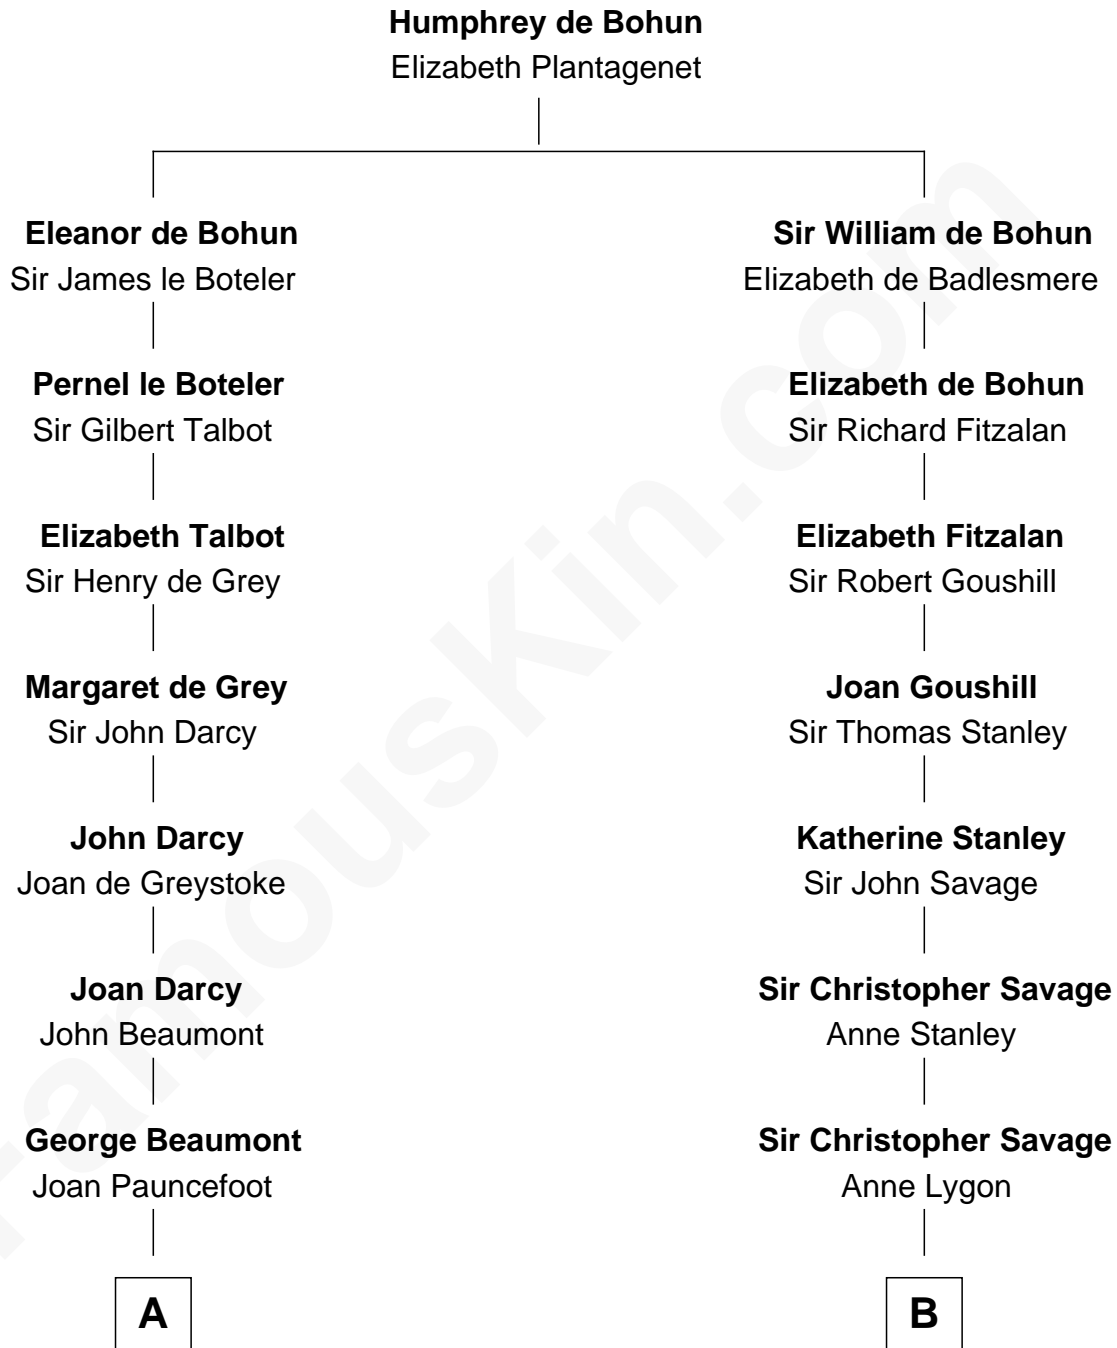

FamousKin.com
Relationship Chart of
Sir Arthur Conan Doyle
Author, "Sherlock Holmes"

18th cousin 2 times removed of

Adlai Stevenson III
U.S. Senator from Illinois

C

Mary Josephine Elizabeth Foley

Charles Altamont Doyle

Sir Arthur Conan Doyle

Author, "Sherlock Holmes"

D

Letitia Green

Adlai Ewing Stevenson

Lewis Green Stevenson

Helen Louise Davis

Adlai Ewing Stevenson

Ellen Borden

Adlai Stevenson III

U.S. Senator from Illinois