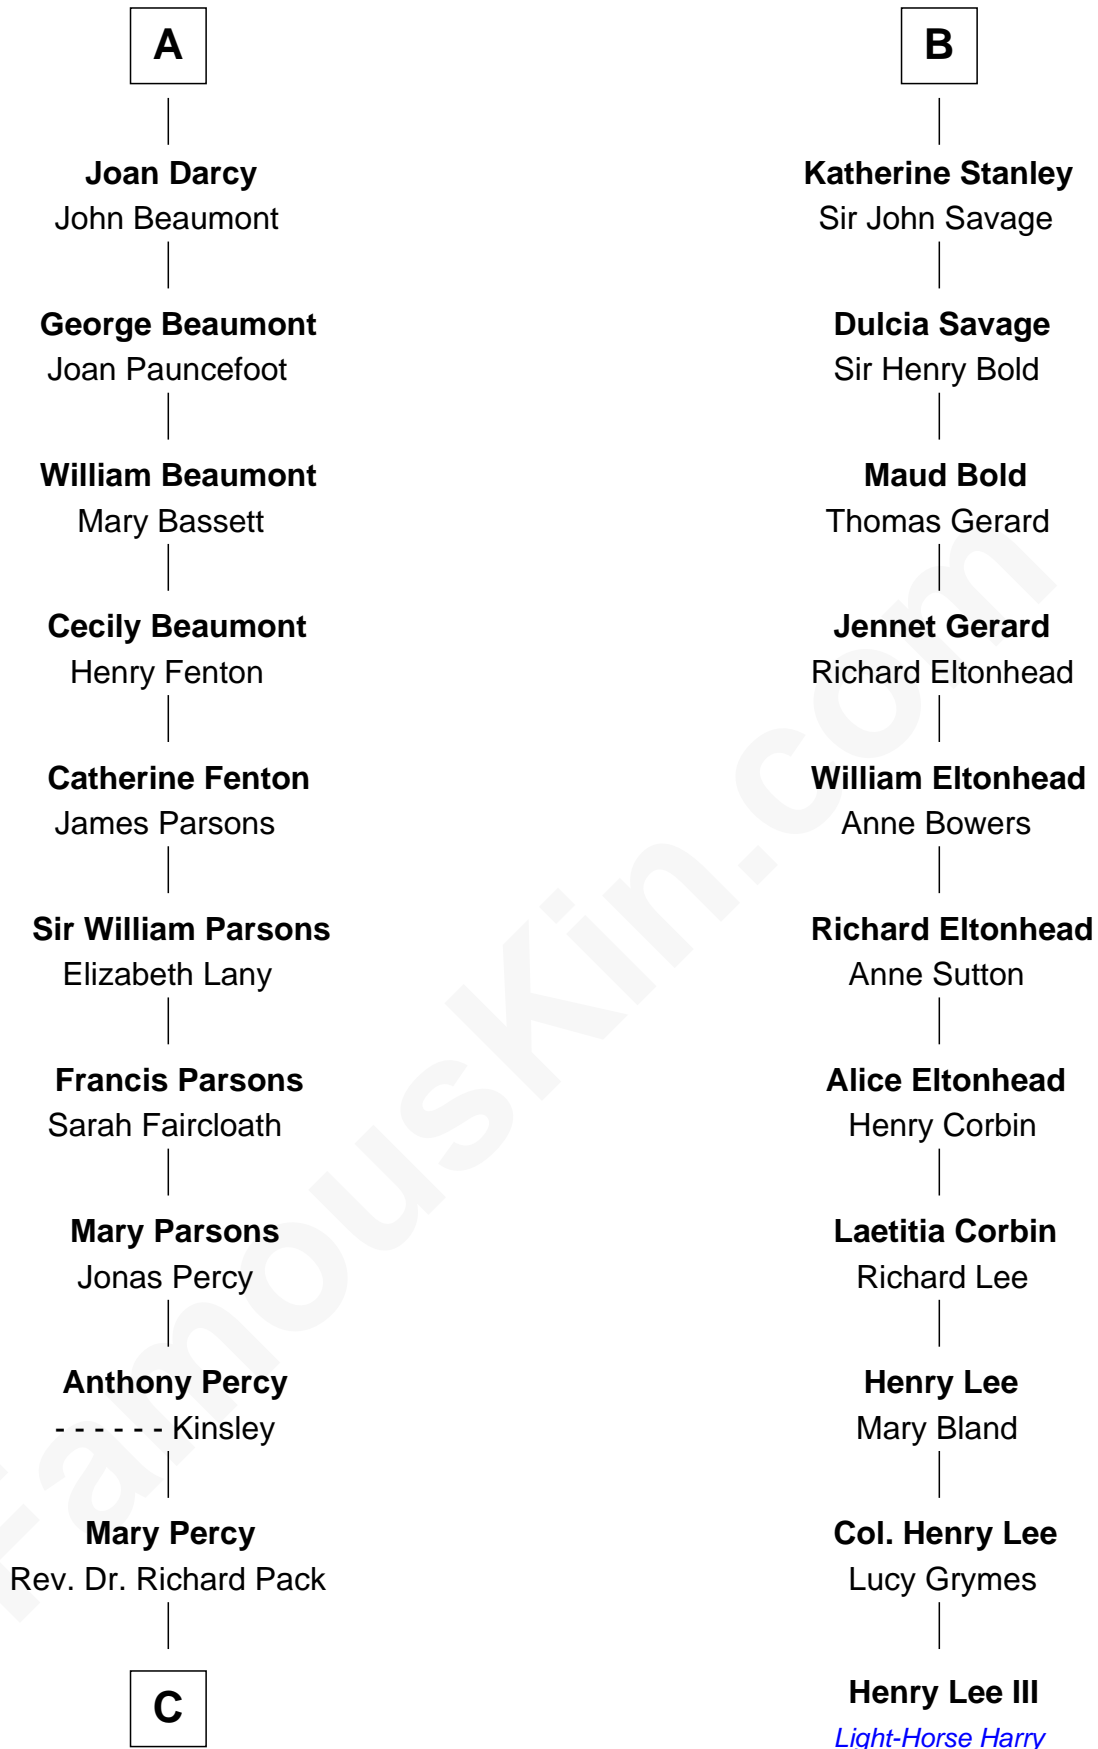

**FamousKin.com**  
**Relationship Chart of**  
**Sir Arthur Conan Doyle**  
*Author, "Sherlock Holmes"*

17th cousin 3 times removed of

**Henry Lee III**  
*9th Governor of Virginia*

**C**

—  
**William Pack**  
Catherine Scott

—  
**Catherine Pack**  
William Foley

—  
**Mary Josephine Elizabeth Foley**  
Charles Altamont Doyle

—  
**Sir Arthur Conan Doyle**  
*Author, "Sherlock Holmes"*

FamousKin.com