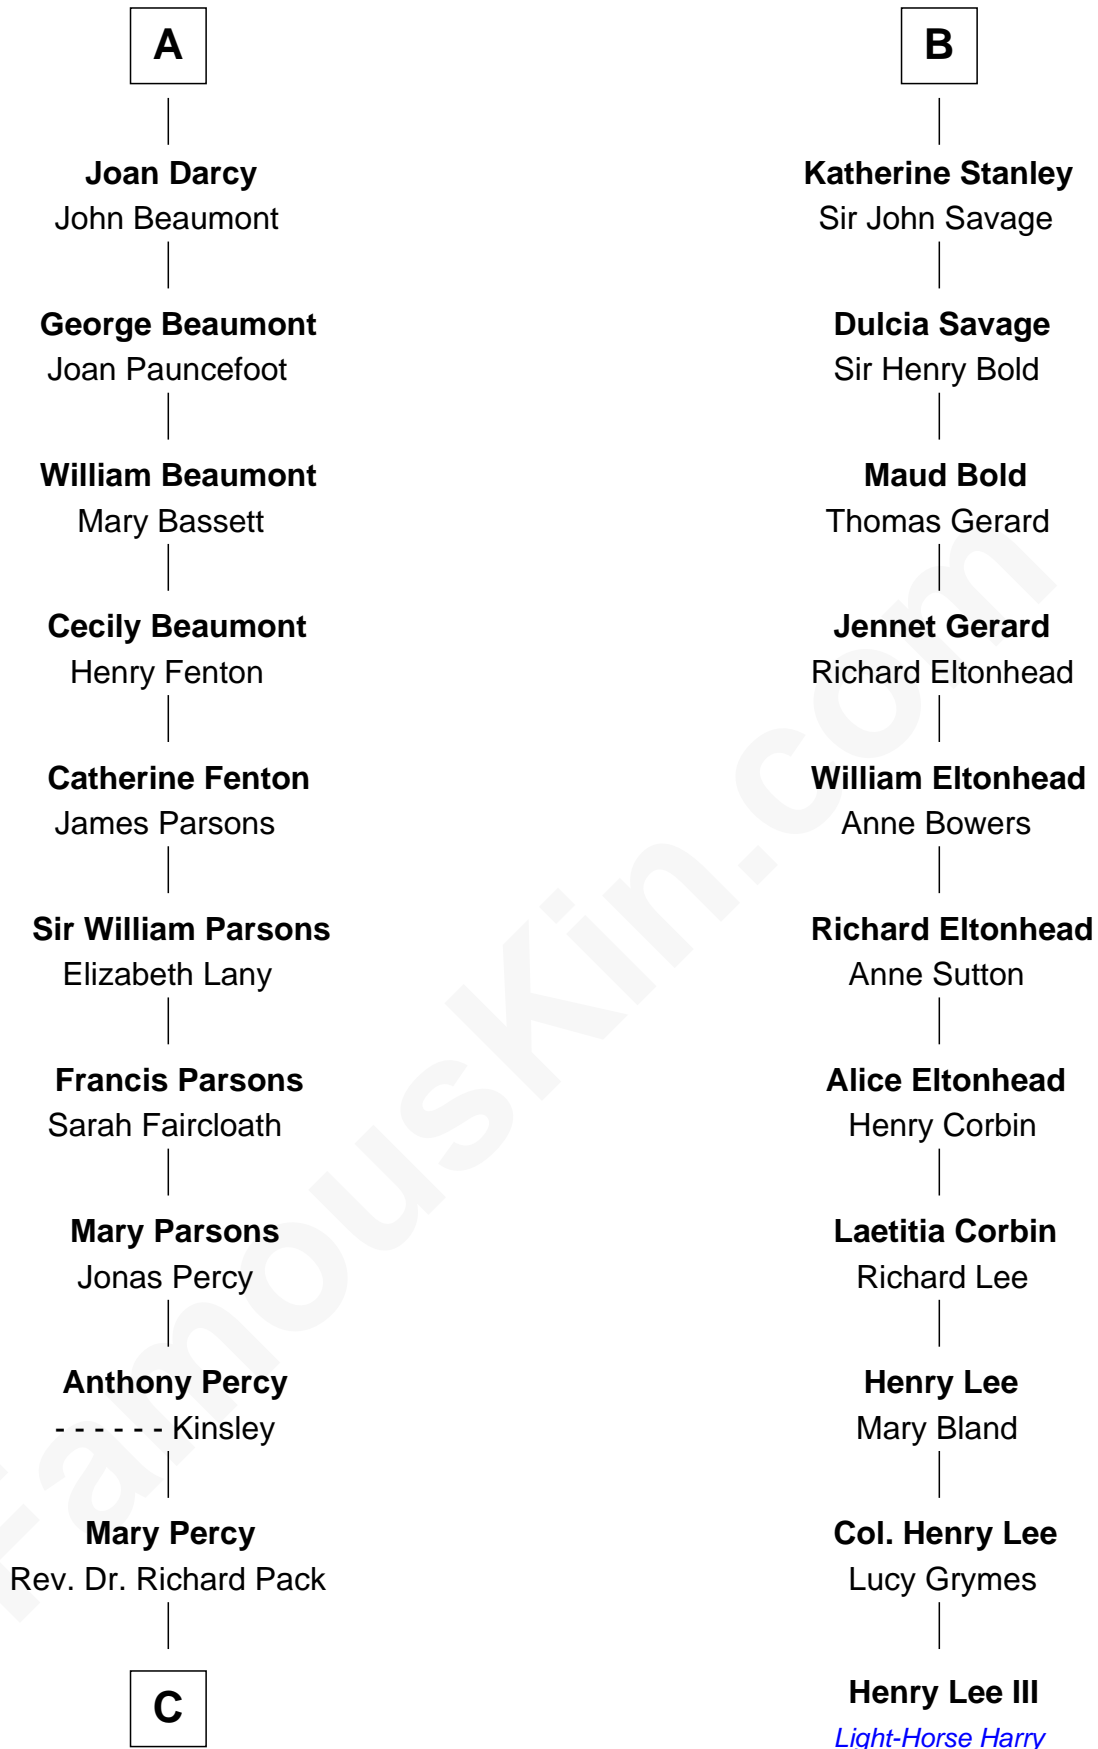

FamousKin.com Relationship Chart of

Sir Arthur Conan Doyle

Author, "Sherlock Holmes"

17th cousin 3 times removed of

Henry Lee III

9th Governor of Virginia

C

—
William Pack
Catherine Scott

—
Catherine Pack
William Foley

—
Mary Josephine Elizabeth Foley
Charles Altamont Doyle

—
Sir Arthur Conan Doyle
Author, "Sherlock Holmes"

FamousKin.com