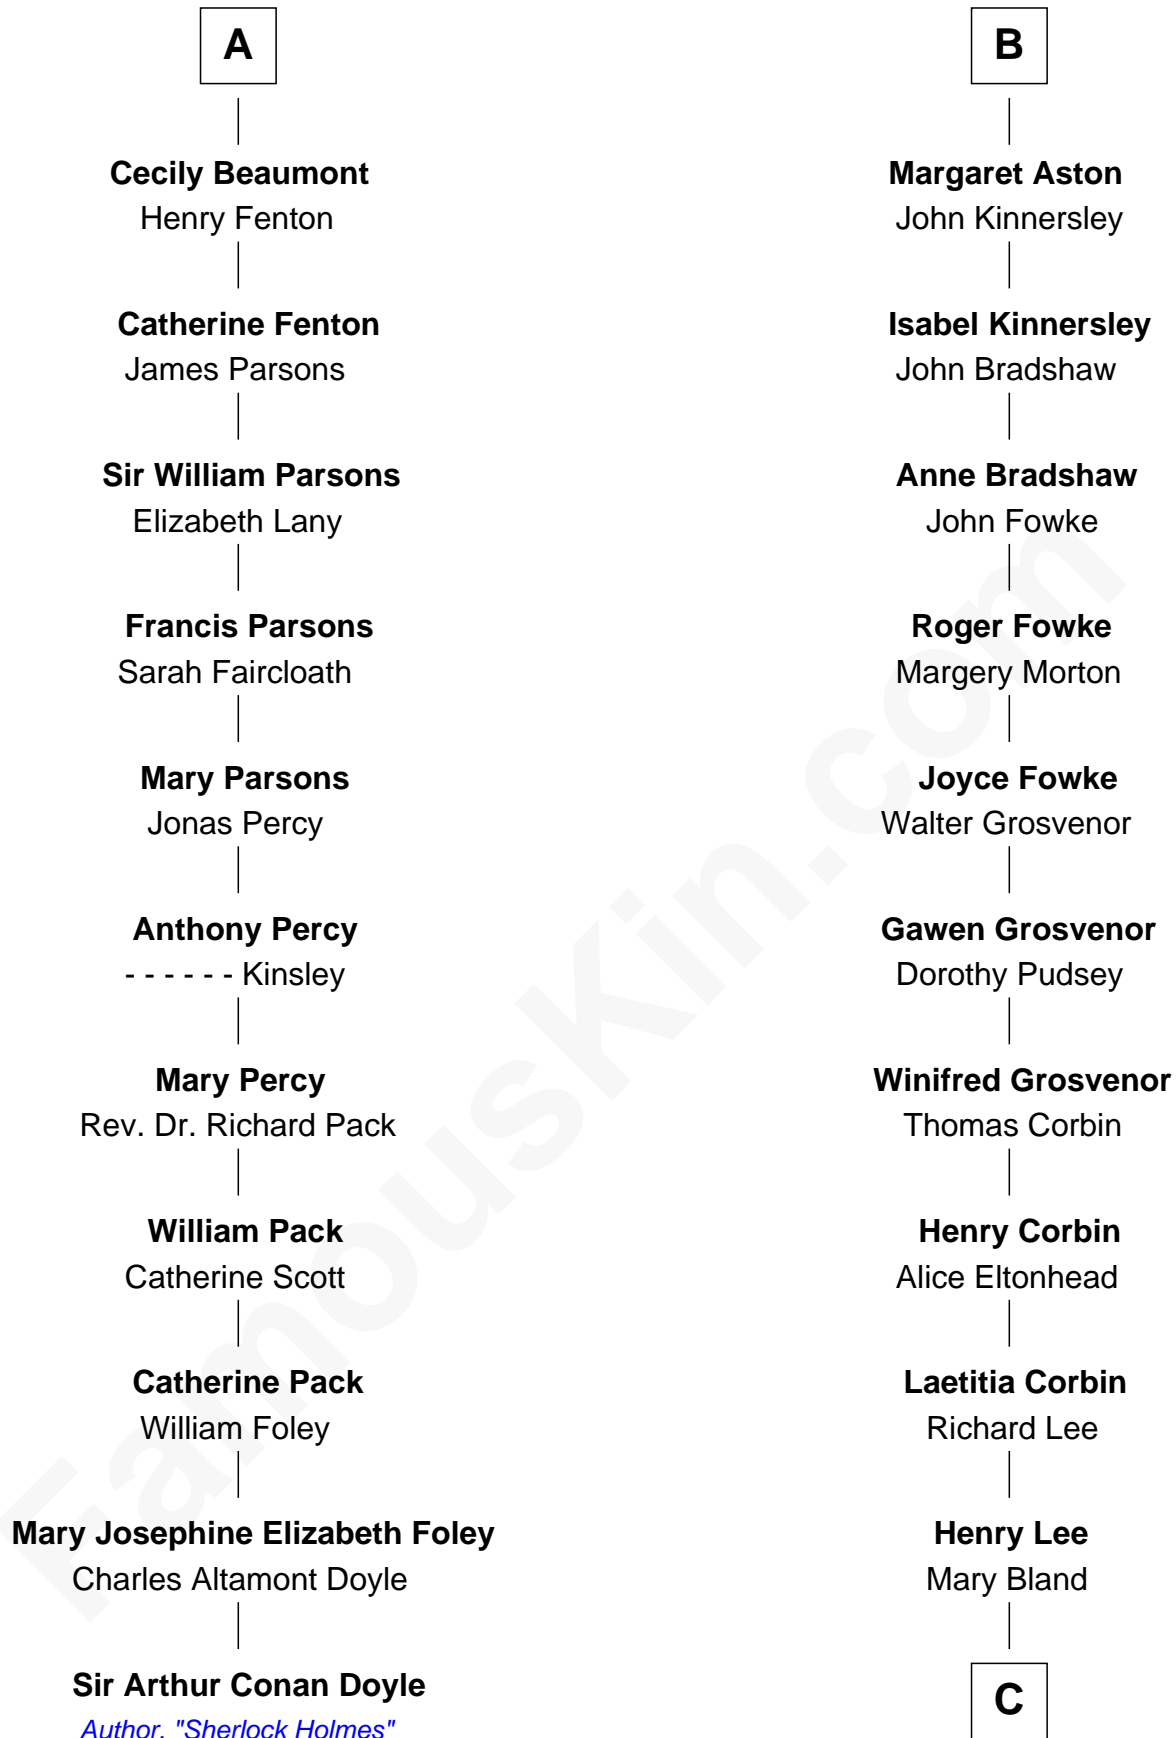

FamousKin.com
Relationship Chart of
Sir Arthur Conan Doyle
Author, "Sherlock Holmes"

17th cousin 2 times removed of
General Robert E. Lee
Confederate Army - U.S. Civil War

C

Col. Henry Lee

Lucy Grymes

Maj. Gen. Henry Lee

Anne Hill Carter

General Robert E. Lee

Confederate Army - U.S. Civil War

FamousKin.com