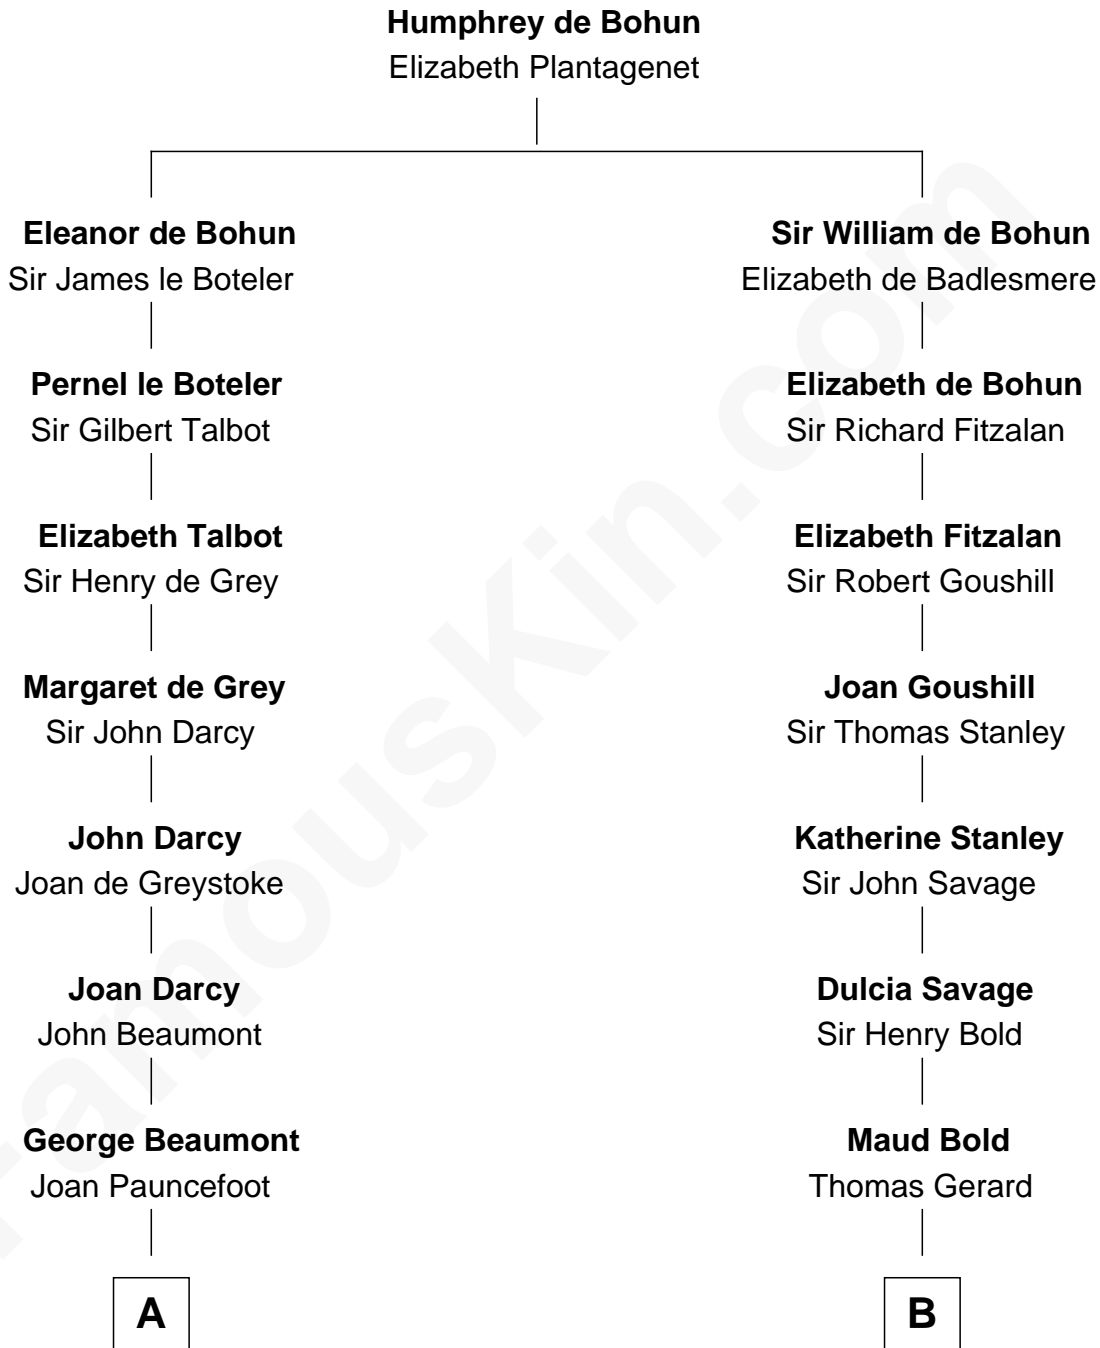

FamousKin.com
Relationship Chart of
Sir Arthur Conan Doyle
Author, "Sherlock Holmes"

15th cousin 3 times removed of

General Robert E. Lee
Confederate Army - U.S. Civil War

C

—
Mary Josephine Elizabeth Foley

Charles Altamont Doyle

—
Sir Arthur Conan Doyle

Author, "Sherlock Holmes"

FamousKin.com