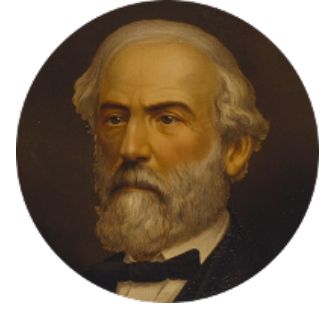

**FamousKin.com**  
**Relationship Chart of**  
**Sir Arthur Conan Doyle**  
*Author, "Sherlock Holmes"*

**18th cousin 2 times removed of**  
**General Robert E. Lee**  
*Confederate Army - U.S. Civil War*

**C**

**William Pack**  
Catherine Scott

**Catherine Pack**  
William Foley

**Mary Josephine Elizabeth Foley**  
Charles Altamont Doyle

**Sir Arthur Conan Doyle**  
*Author, "Sherlock Holmes"*

**D**

**Maj. Gen. Henry Lee**  
Anne Hill Carter