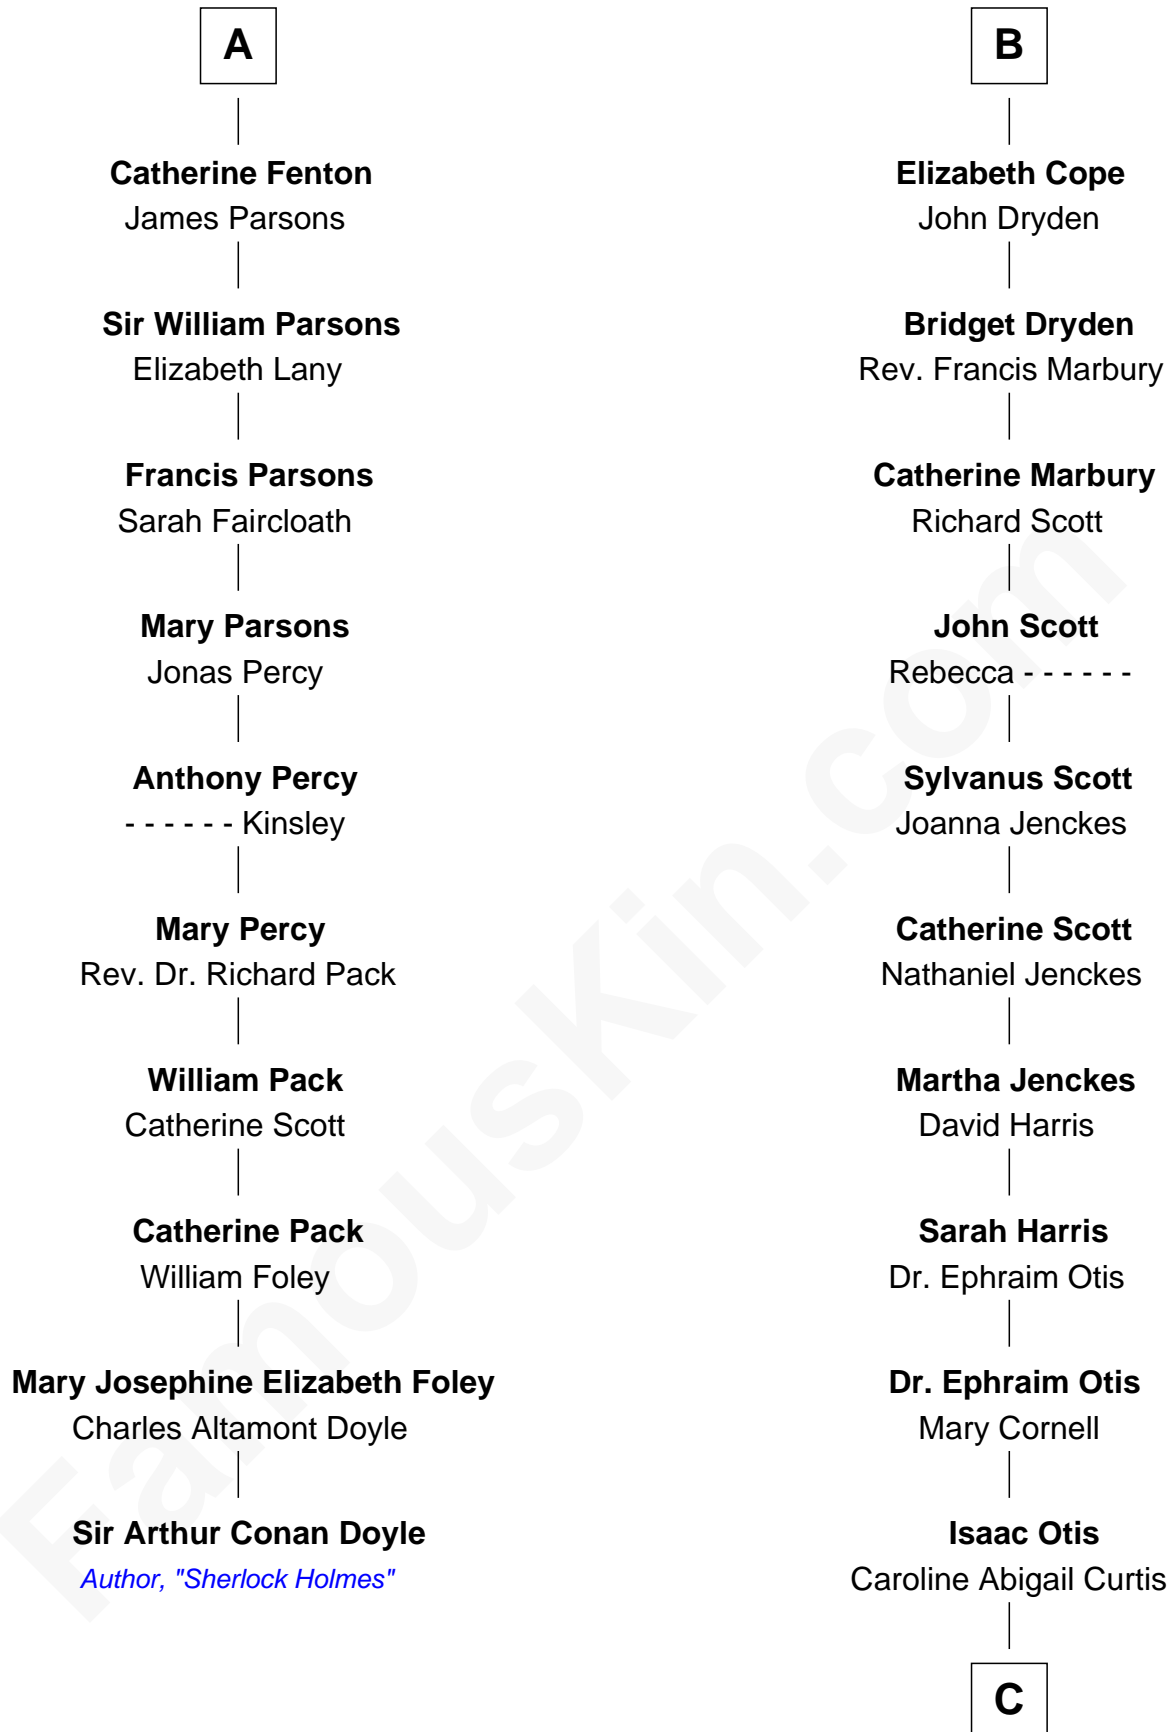

FamousKin.com
Relationship Chart of
Sir Arthur Conan Doyle
Author, "Sherlock Holmes"

16th cousin 3 times removed of

Amelia Earhart
Aviation Pioneer

Sir Gilbert Talbot
Pernel le Boteler

C

Alfred Gideon Otis
Amelia Josephine Harres

Amelia Otis
Edwin Stanton Earhart

Amelia Earhart
Aviation Pioneer

FamousKin.com