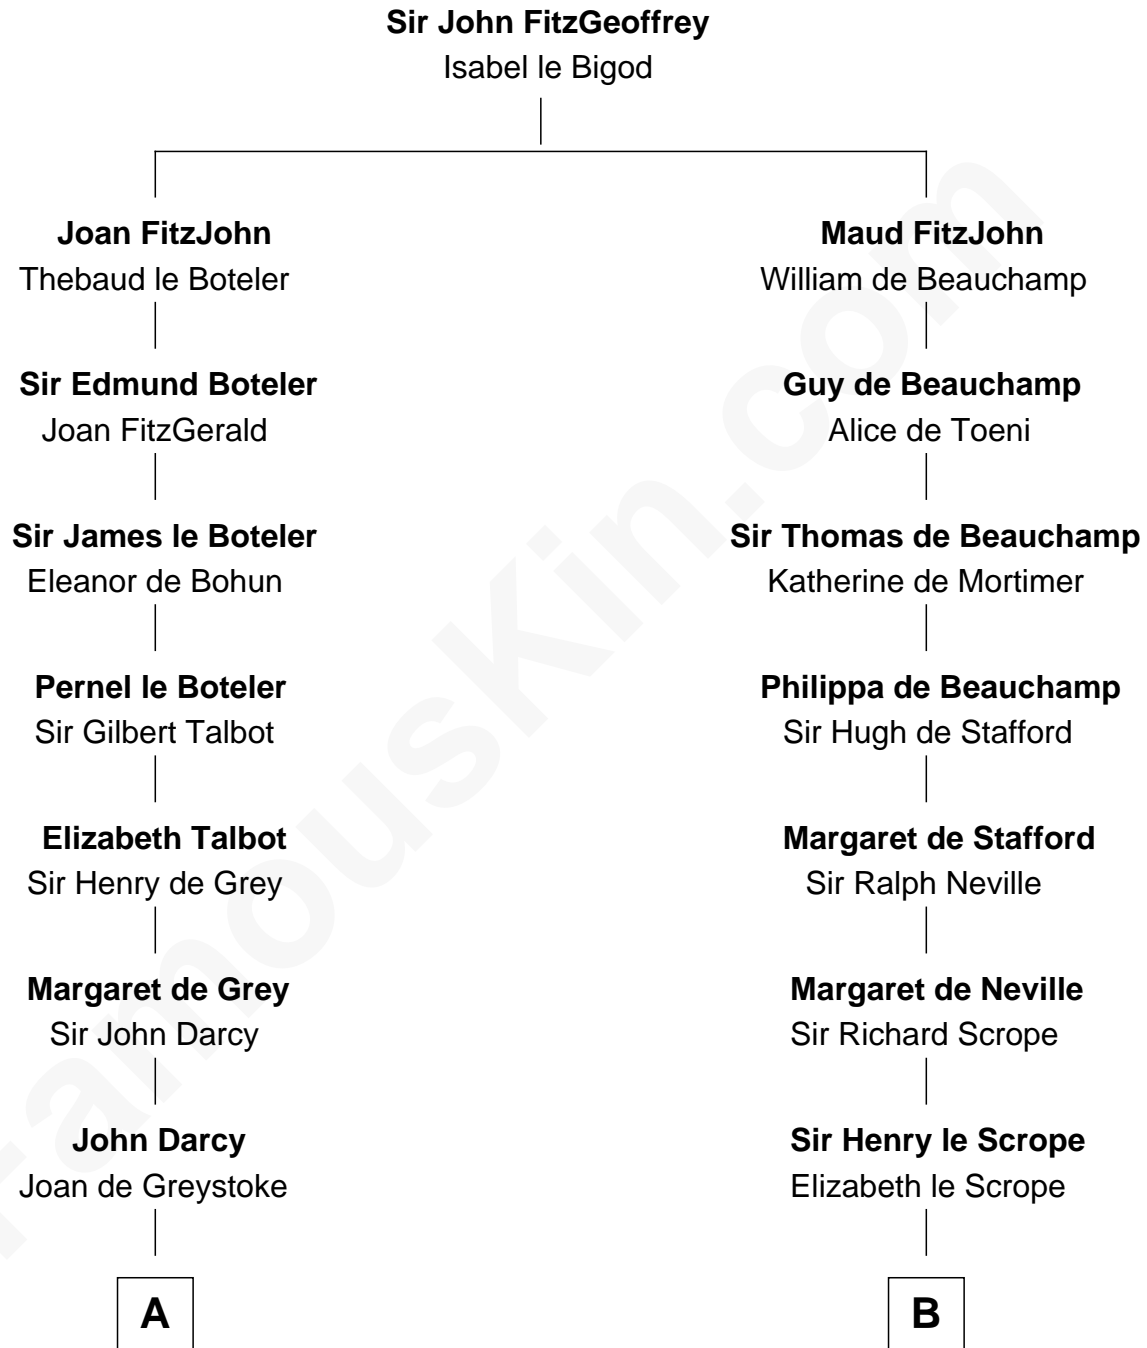

FamousKin.com
Relationship Chart of
Sir Arthur Conan Doyle
Author, "Sherlock Holmes"

17th cousin 3 times removed of
William Henry Harrison
9th U.S. President

C

—
William Pack
Catherine Scott

—
Catherine Pack
William Foley

—
Mary Josephine Elizabeth Foley
Charles Altamont Doyle

—
Sir Arthur Conan Doyle
Author, "Sherlock Holmes"

FamousKin.com