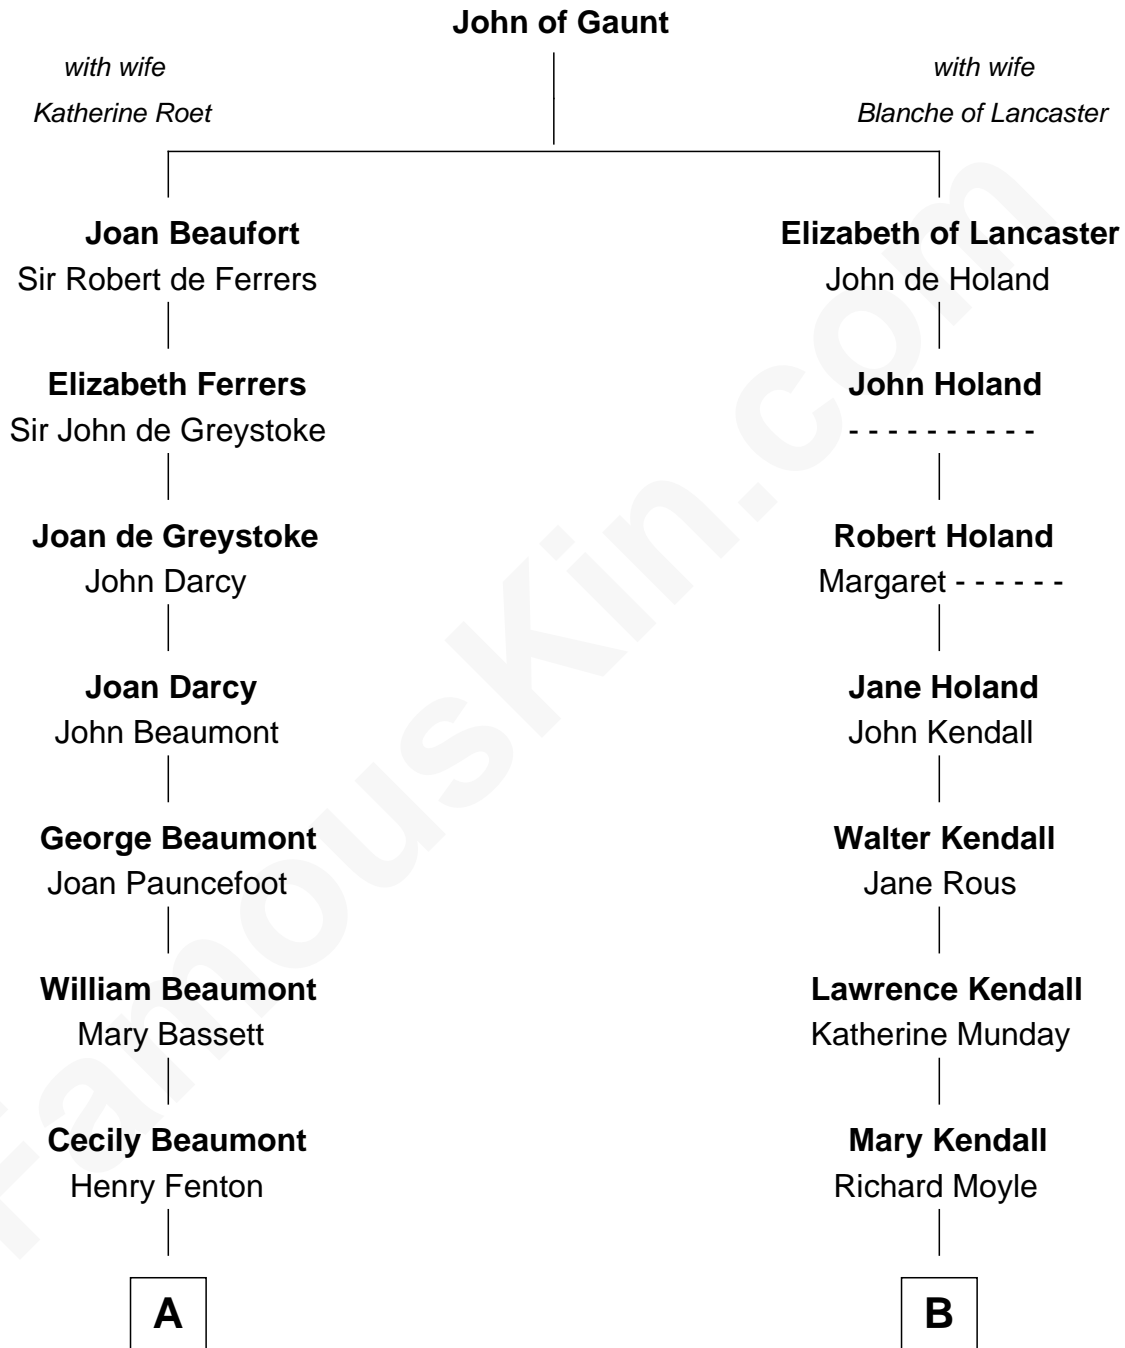

FamousKin.com
Relationship Chart of
Sir Arthur Conan Doyle
Author, "Sherlock Holmes"

16th cousin 4 times removed of

Ed Helms

TV and Movie Actor

C

Inez Emeline Wright
George Pullen Jackson

Frances Helen Jackson
Fitzgerald Sale Parker