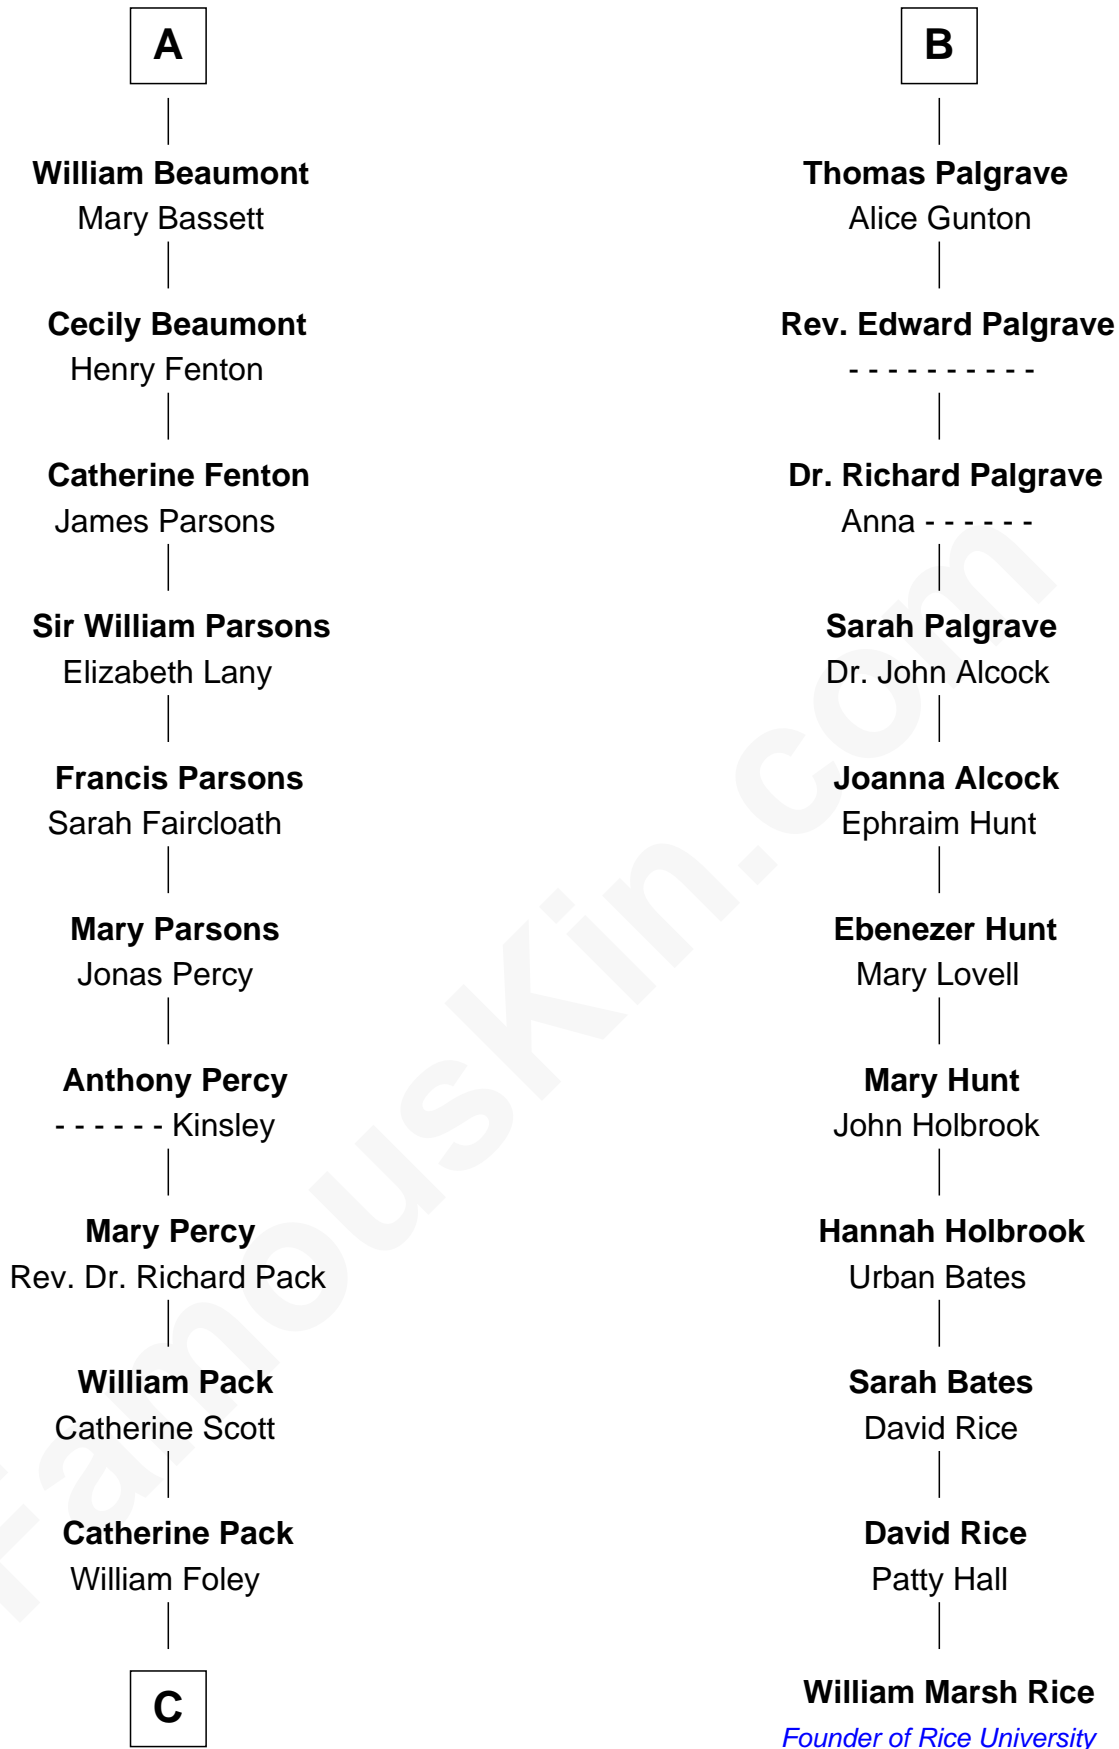

FamousKin.com
Relationship Chart of
Sir Arthur Conan Doyle
Author, "Sherlock Holmes"

17th cousin 1 time removed of
William Marsh Rice
Founder of Rice University

C

|
Mary Josephine Elizabeth Foley

Charles Altamont Doyle

|
Sir Arthur Conan Doyle

Author, "Sherlock Holmes"

FamousKin.com