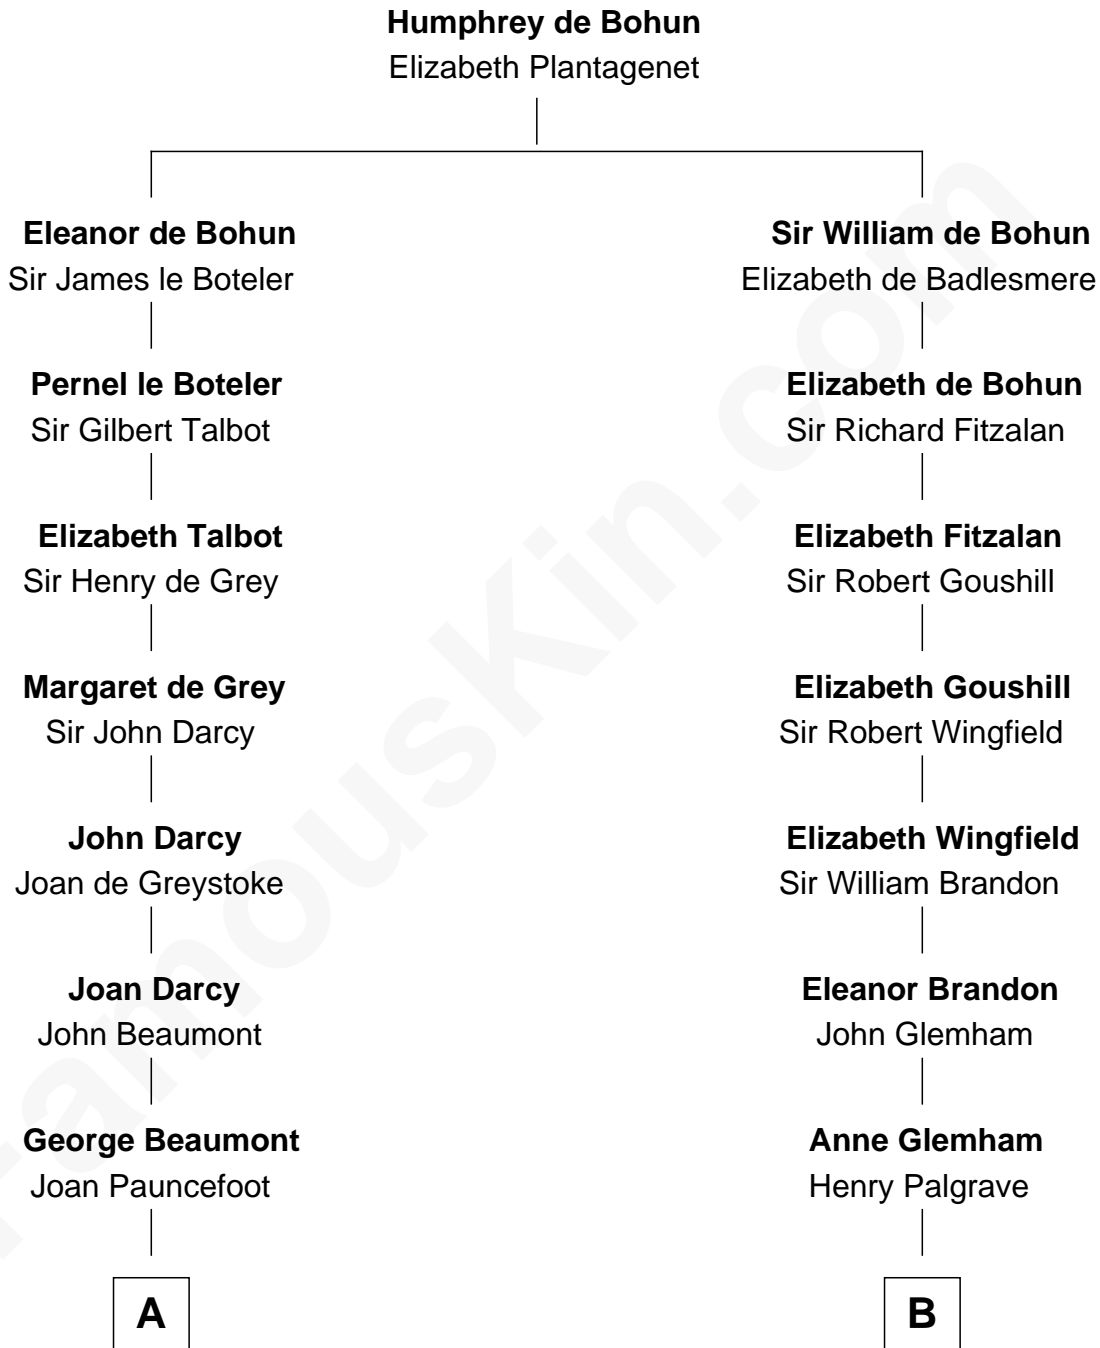

FamousKin.com
Relationship Chart of
Sir Arthur Conan Doyle
Author, "Sherlock Holmes"

17th cousin 1 time removed of
William Marsh Rice
Founder of Rice University

C

|
Mary Josephine Elizabeth Foley

Charles Altamont Doyle

|
Sir Arthur Conan Doyle

Author, "Sherlock Holmes"

FamousKin.com