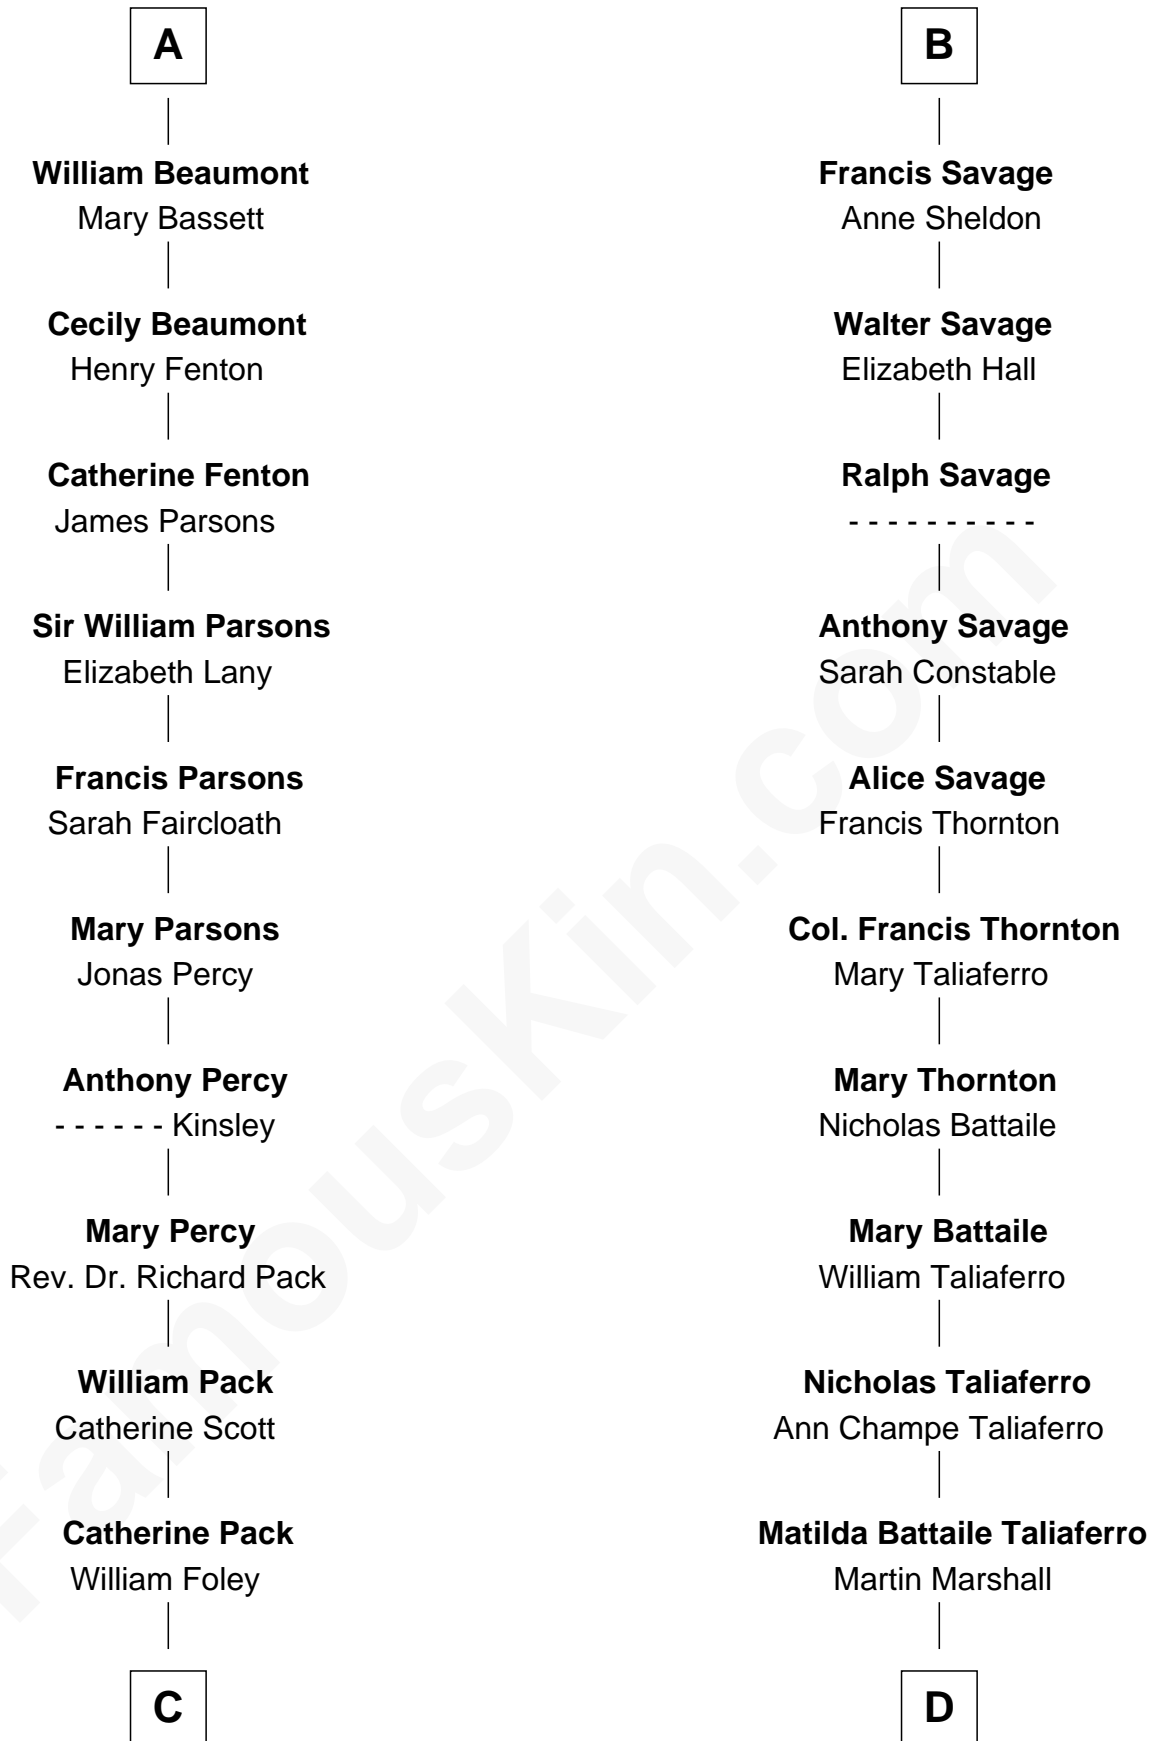

FamousKin.com

Relationship Chart of

Sir Arthur Conan Doyle

Author, "Sherlock Holmes"

18th cousin 1 time removed of

General George C. Marshall

Author of "The Marshall Plan"

Humphrey de Bohun

Elizabeth Plantagenet

Eleanor de Bohun

Sir James le Boteler

Pernel le Boteler

Sir Gilbert Talbot

Elizabeth Talbot

Sir Henry de Grey

Margaret de Grey

Katherine Stanley

Sir John Savage

Sir Christopher Savage

Anne Stanley

Sir Christopher Savage

Anne Lygon

B

C

Mary Josephine Elizabeth Foley

Charles Altamont Doyle

Sir Arthur Conan Doyle

Author, "Sherlock Holmes"

D

William Champe Marshall

Susan Myers

George Catlett Marshall