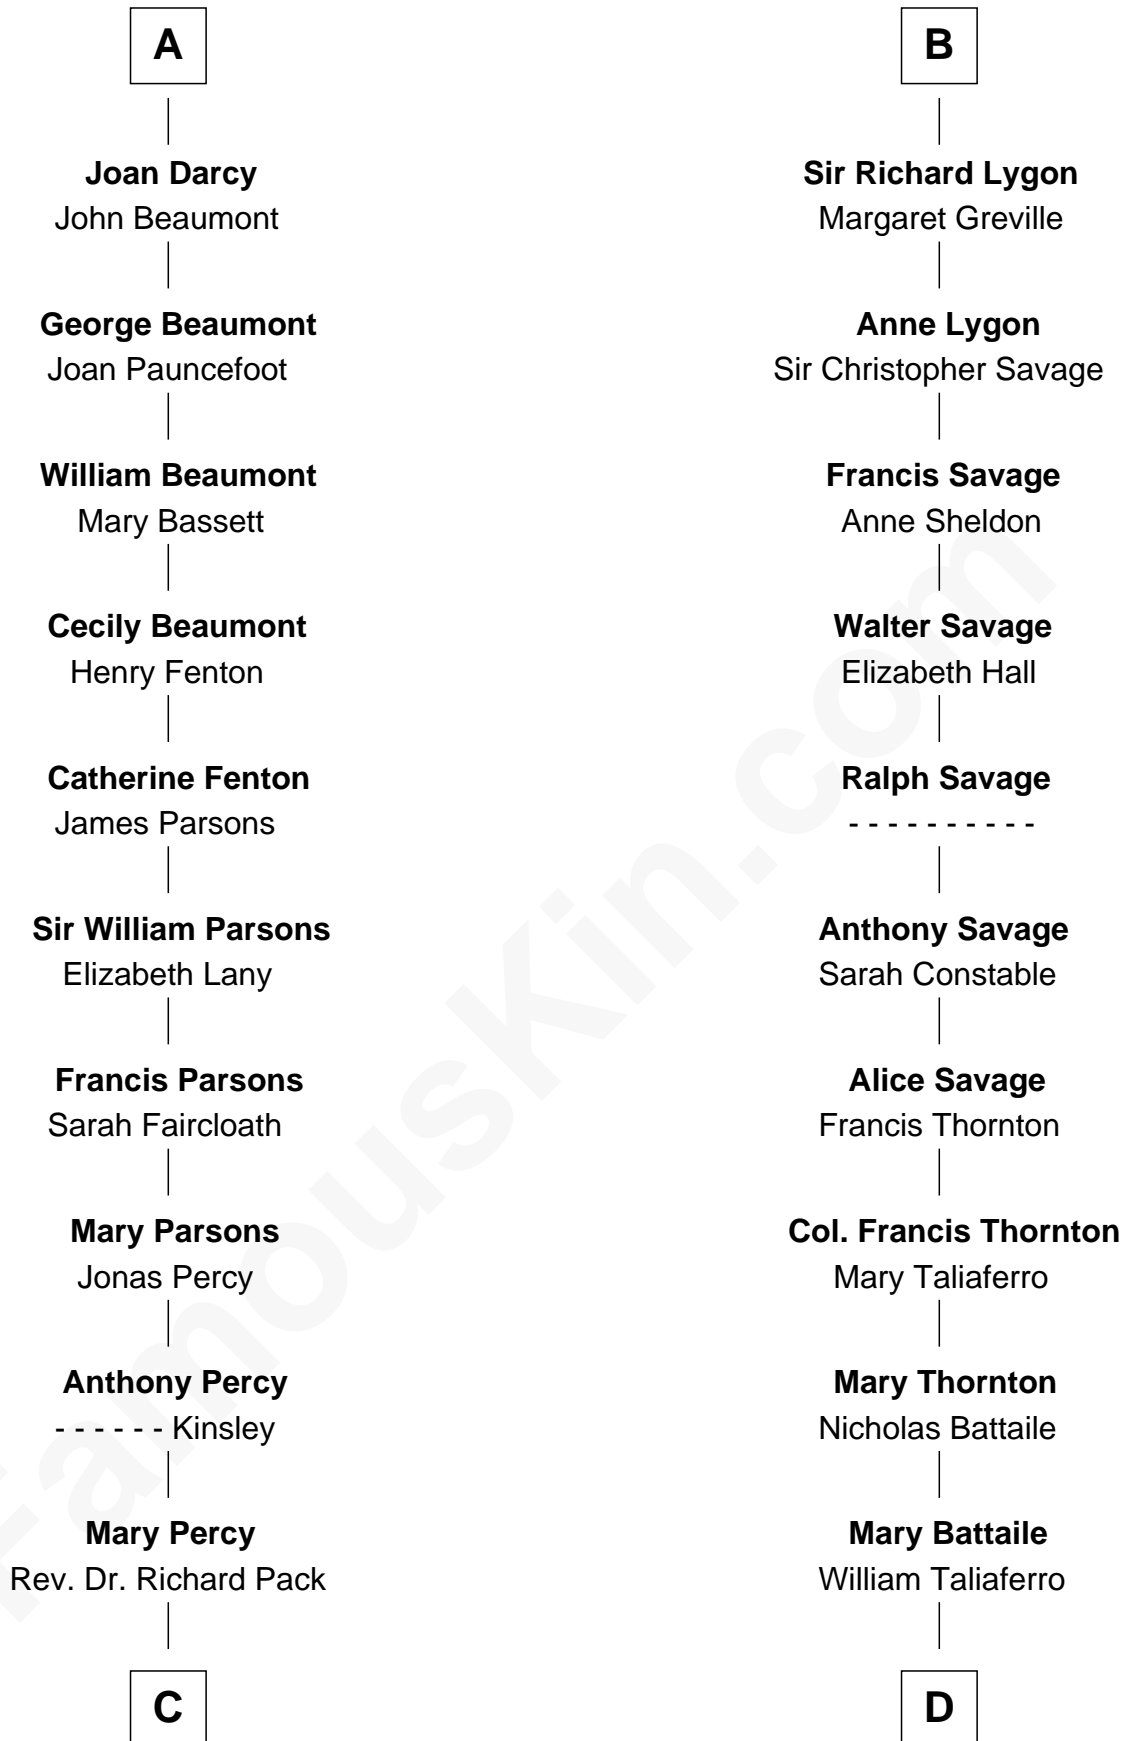

FamousKin.com

Relationship Chart of

Sir Arthur Conan Doyle

Author, "Sherlock Holmes"

20th cousin 1 time removed of

General George C. Marshall

Author of "The Marshall Plan"

C

William Pack
Catherine Scott

Catherine Pack
William Foley

Mary Josephine Elizabeth Foley
Charles Altamont Doyle

Sir Arthur Conan Doyle
Author, "Sherlock Holmes"

D

Nicholas Taliaferro
Ann Champe Taliaferro

Matilda Battaile Taliaferro
Martin Marshall