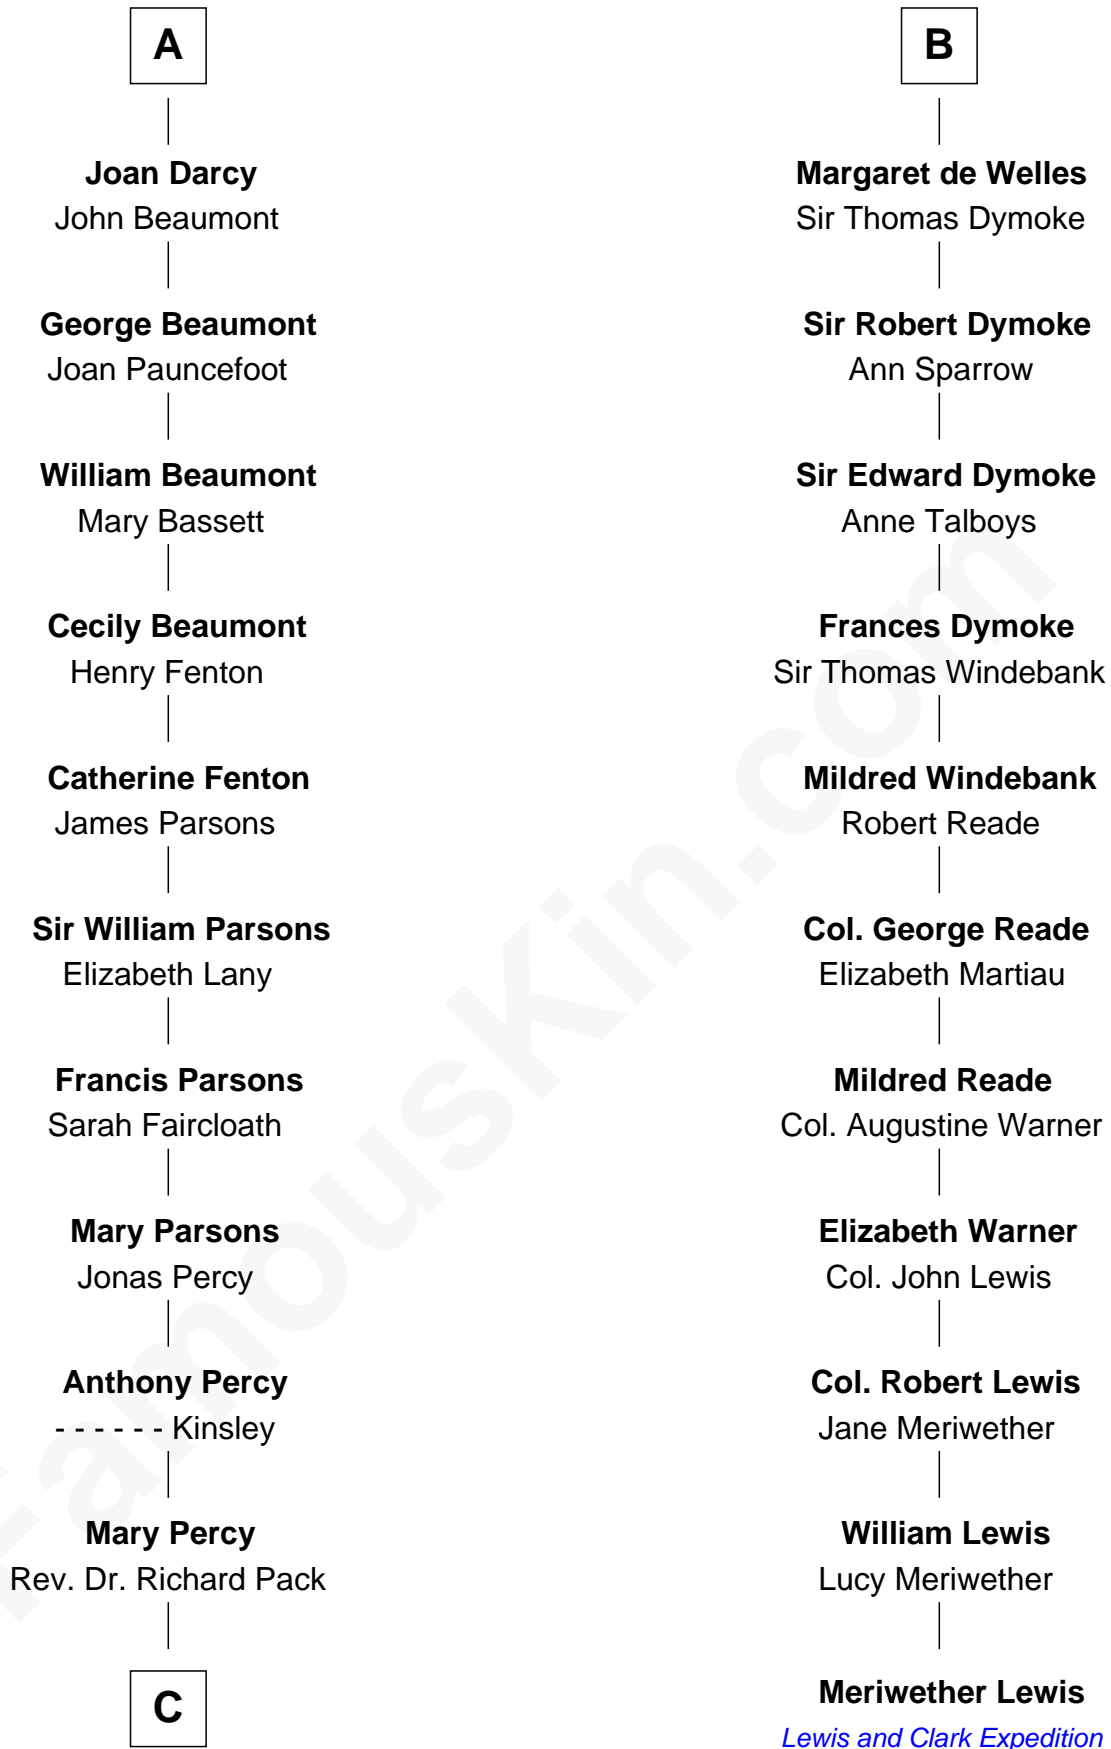

FamousKin.com
Relationship Chart of
Sir Arthur Conan Doyle
Author, "Sherlock Holmes"

17th cousin 3 times removed of

Meriwether Lewis
Lewis and Clark Expedition

C

—
William Pack
Catherine Scott

—
Catherine Pack
William Foley

—
Mary Josephine Elizabeth Foley
Charles Altamont Doyle

—
Sir Arthur Conan Doyle
Author, "Sherlock Holmes"

FamousKin.com