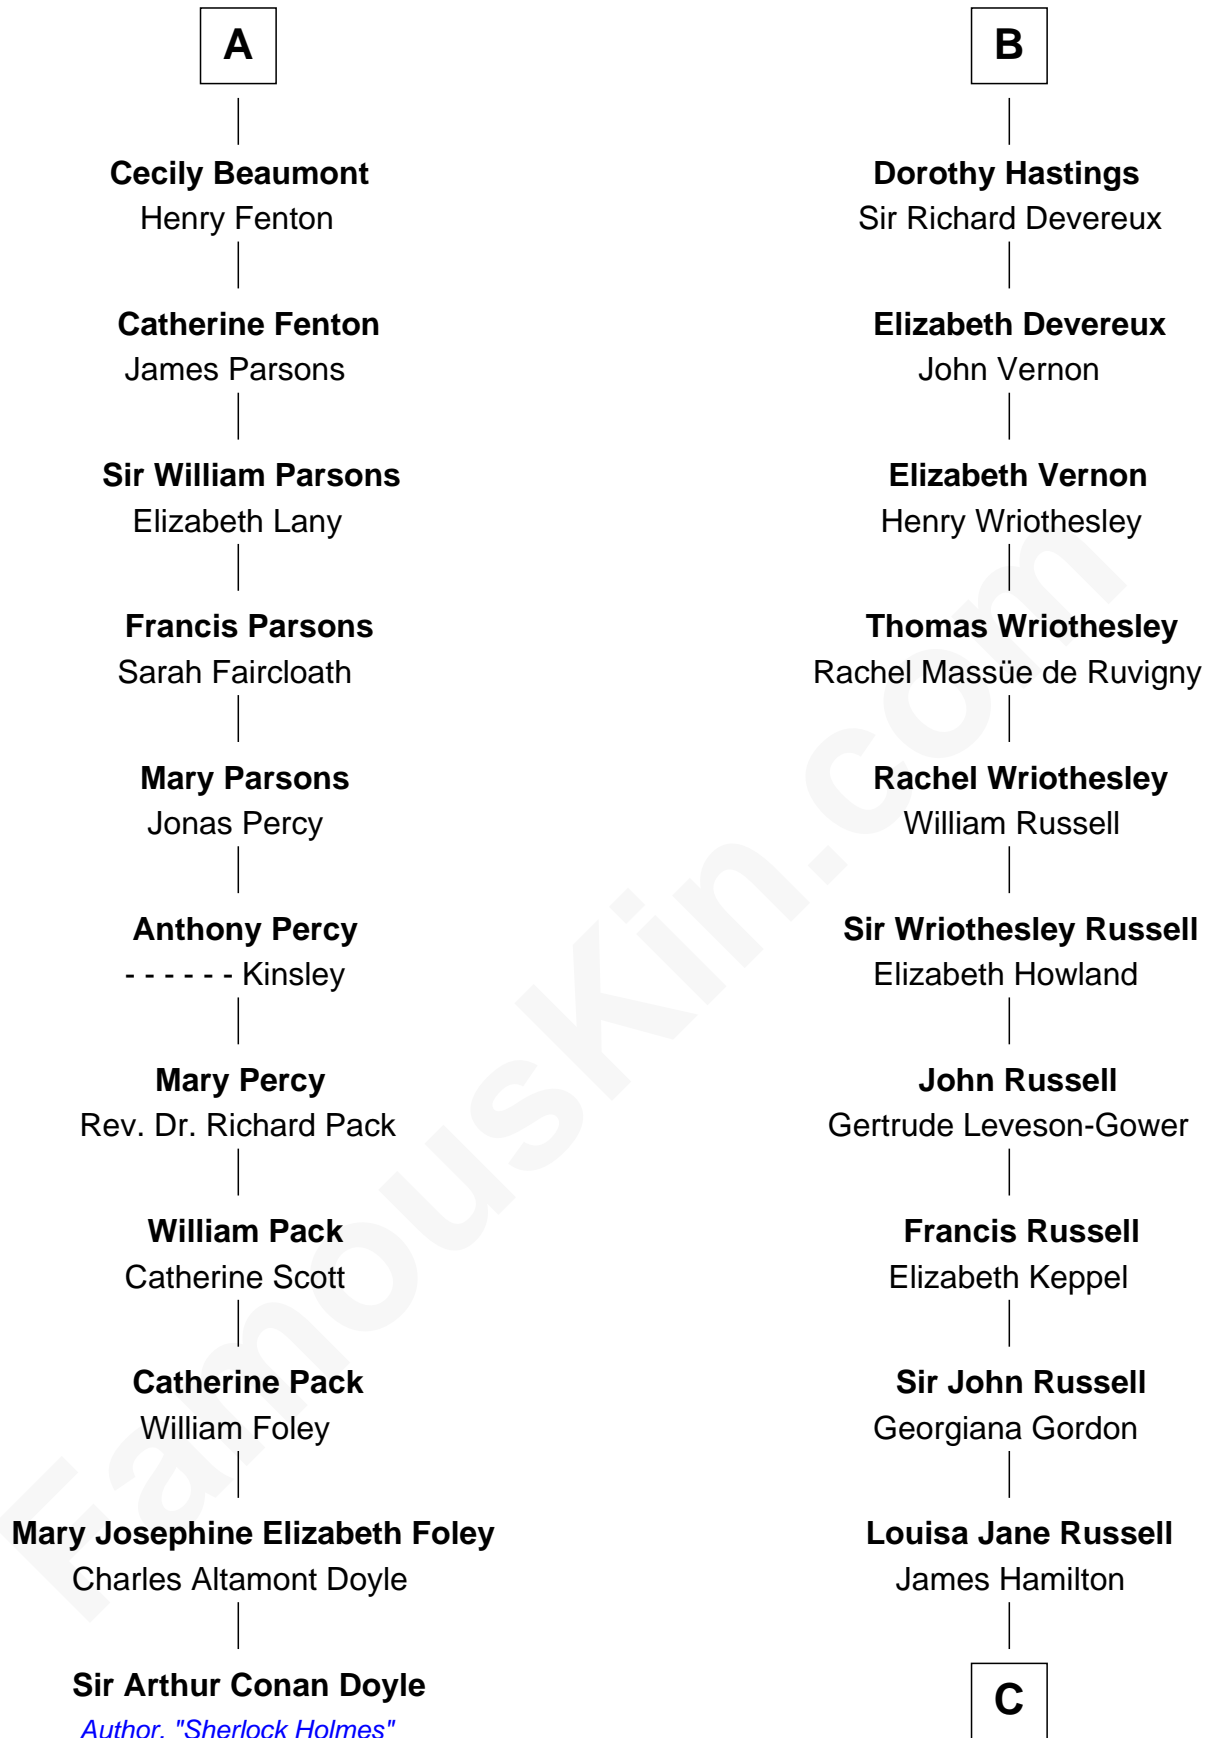

FamousKin.com
Relationship Chart of
Sir Arthur Conan Doyle
Author, "Sherlock Holmes"

17th cousin 4 times removed of

Sarah Ferguson
Duchess of York

John de Botetourte
 Maud FitzThomas

C

Louisa Jane Hamilton

William Henry Walter Montagu-Douglas-Scott

Herbert Andrew Montagu-Douglas-Scott

Marie Josephine Edwards

Marian Louisa Montagu-Douglas-Scott

Andrew Henry Ferguson

Ronald Ivor Ferguson

Susan Mary Wright

Sarah Ferguson

Duchess of York