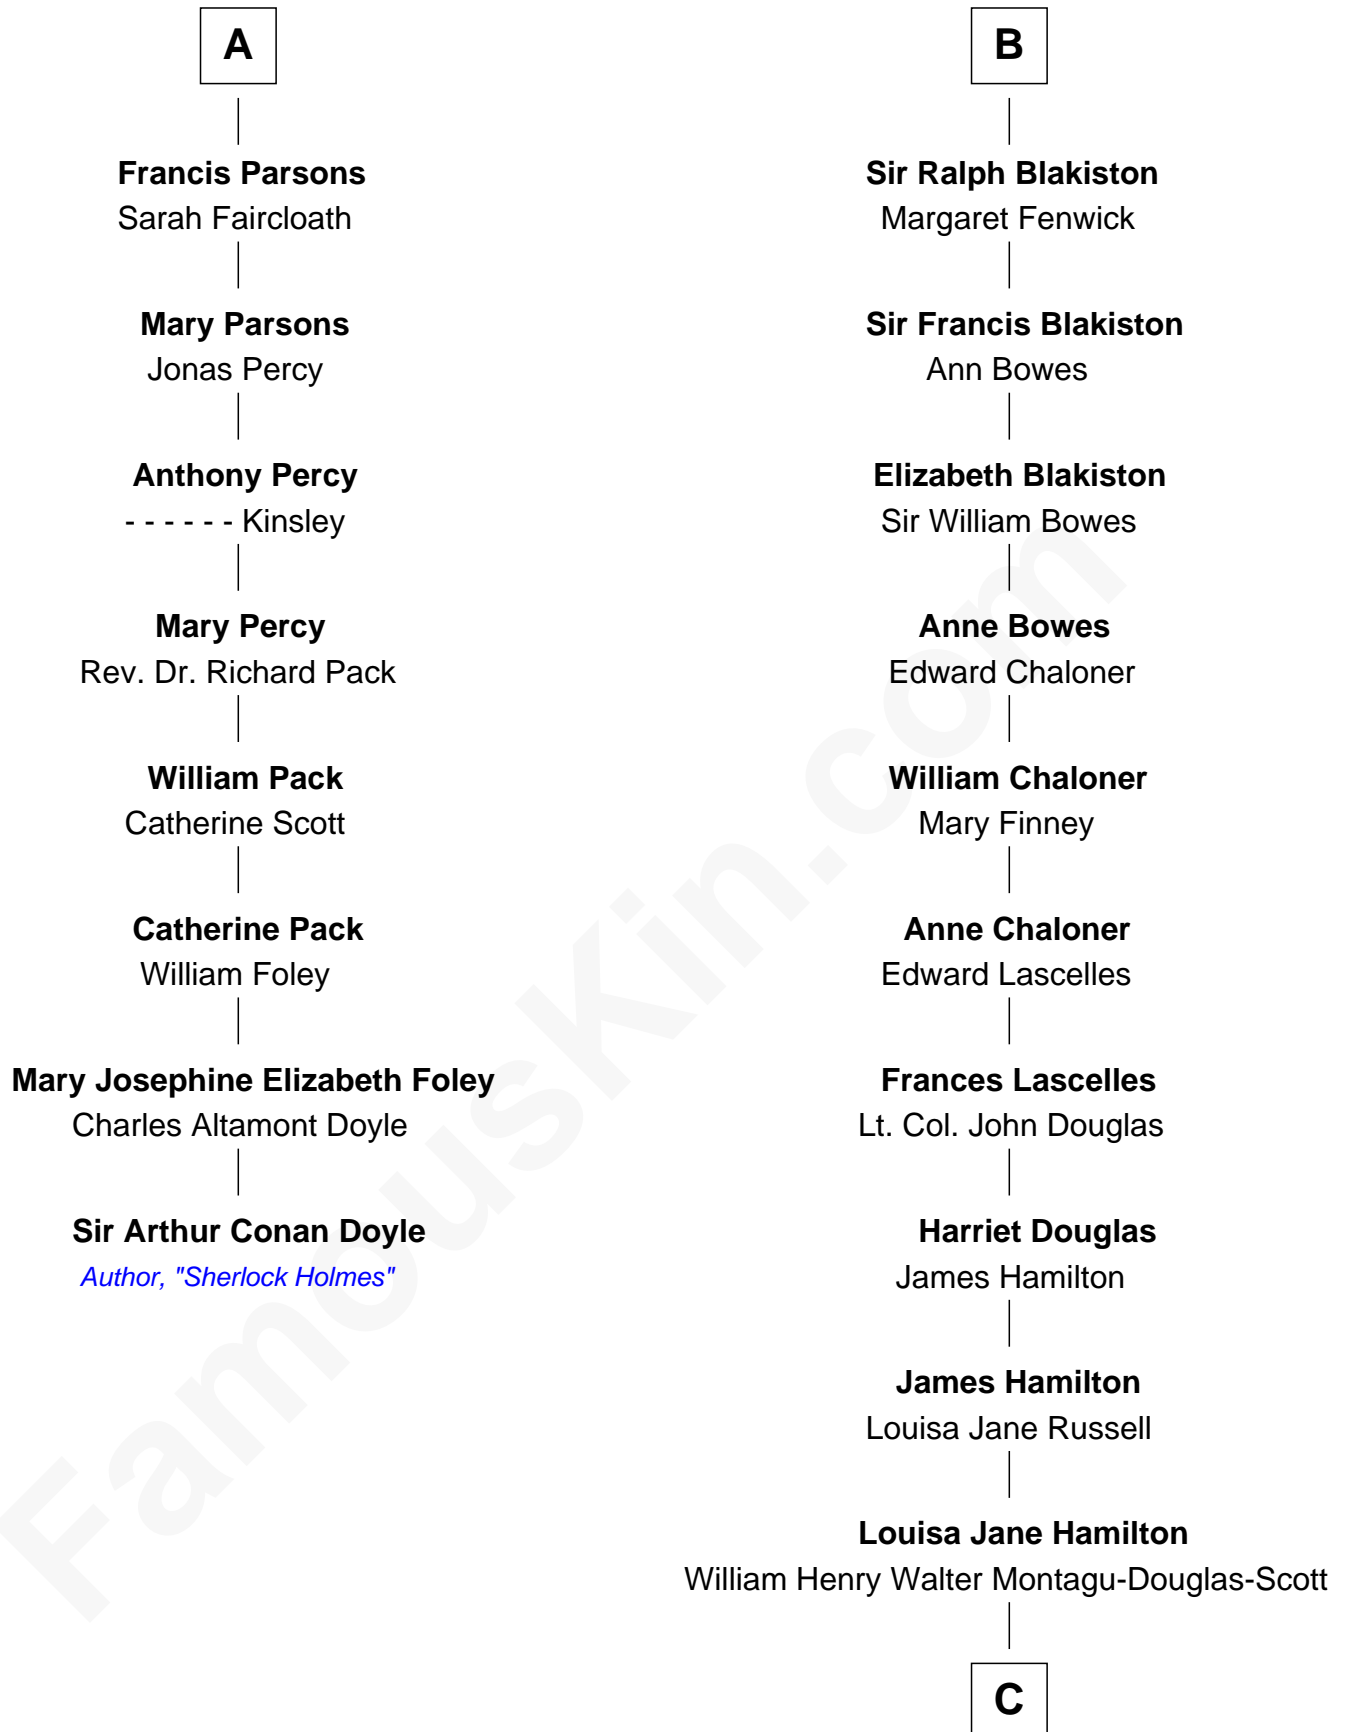

FamousKin.com
Relationship Chart of
Sir Arthur Conan Doyle
Author, "Sherlock Holmes"

14th cousin 6 times removed of

Sarah Ferguson
Duchess of York

Sir John de Greystoke
 Elizabeth Ferrers

C

Herbert Andrew Montagu-Douglas-Scott

Marie Josephine Edwards

Marian Louisa Montagu-Douglas-Scott

Andrew Henry Ferguson

Ronald Ivor Ferguson

Susan Mary Wright

Sarah Ferguson

Duchess of York