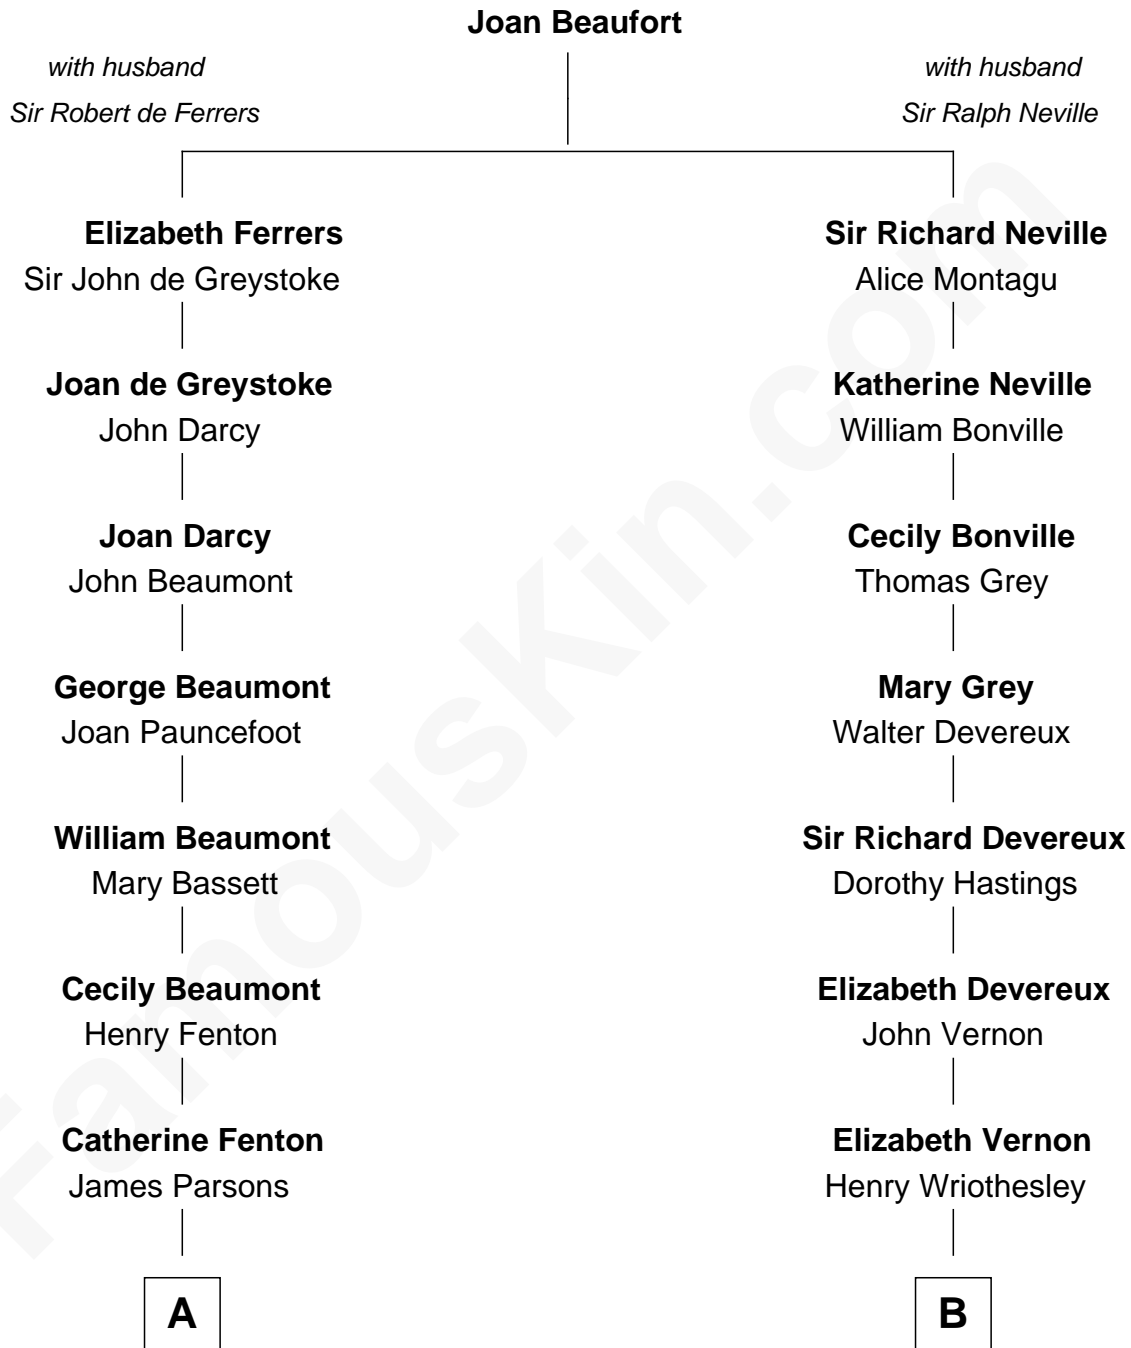

FamousKin.com
Relationship Chart of
Sir Arthur Conan Doyle
Author, "Sherlock Holmes"

15th cousin 3 times removed of

Sarah Ferguson
Duchess of York

C

Ronald Ivor Ferguson

Susan Mary Wright

Sarah Ferguson

Duchess of York

FamousKin.com