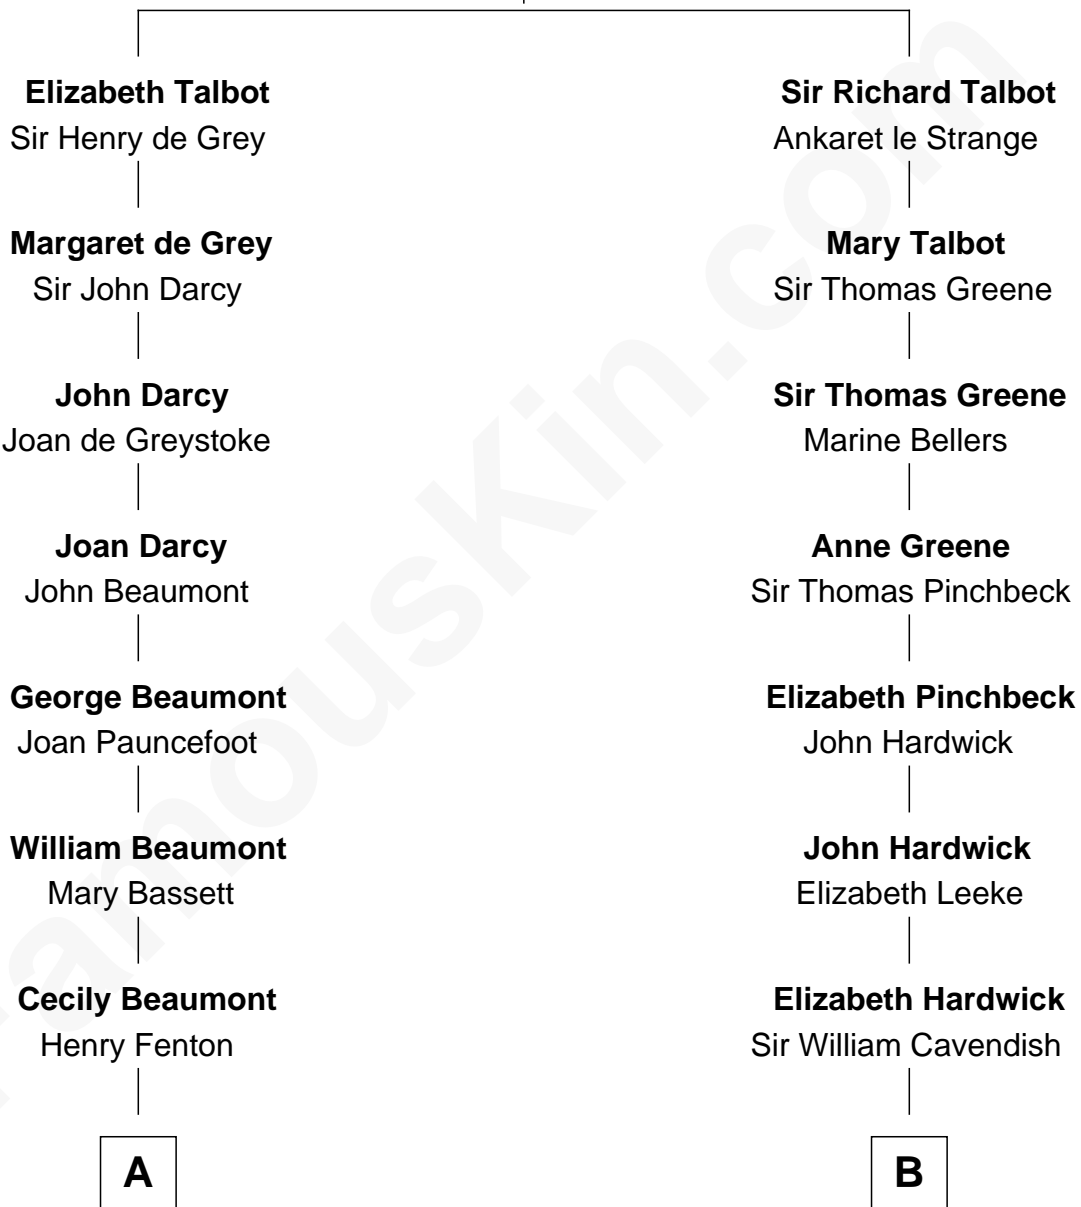

FamousKin.com
Relationship Chart of
Sir Arthur Conan Doyle
Author, "Sherlock Holmes"

16th cousin 5 times removed of

Sarah Ferguson
Duchess of York

Sir Gilbert Talbot
Pernel le Boteler

C

Susan Henrietta Cavendish

Henry Robert Brand

Margaret Brand

Algernon Francis Holford Ferguson

Andrew Henry Ferguson

Marian Louisa Montagu-Douglas-Scott

Ronald Ivor Ferguson

Susan Mary Wright

Sarah Ferguson

Duchess of York