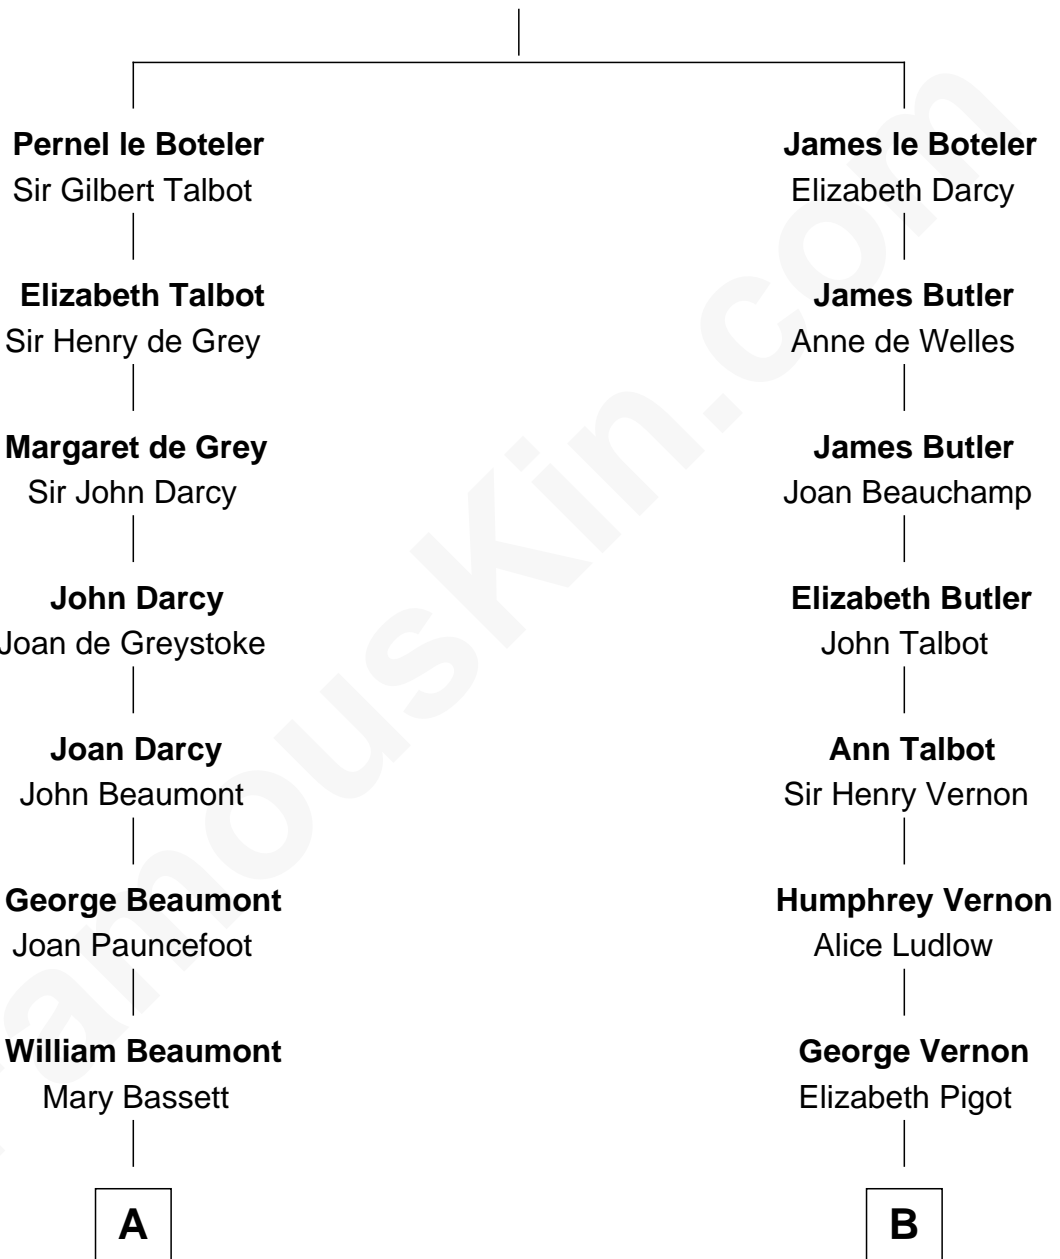

**FamousKin.com**  
**Relationship Chart of**  
**Sir Arthur Conan Doyle**  
*Author, "Sherlock Holmes"*

17th cousin 3 times removed of

**Sarah Ferguson**  
*Duchess of York*

**Sir James le Boteler**  
 Eleanor de Bohun

C

**Herbert Andrew Montagu-Douglas-Scott**

Marie Josephine Edwards

**Marian Louisa Montagu-Douglas-Scott**

Andrew Henry Ferguson

**Ronald Ivor Ferguson**

Susan Mary Wright

**Sarah Ferguson**

*Duchess of York*