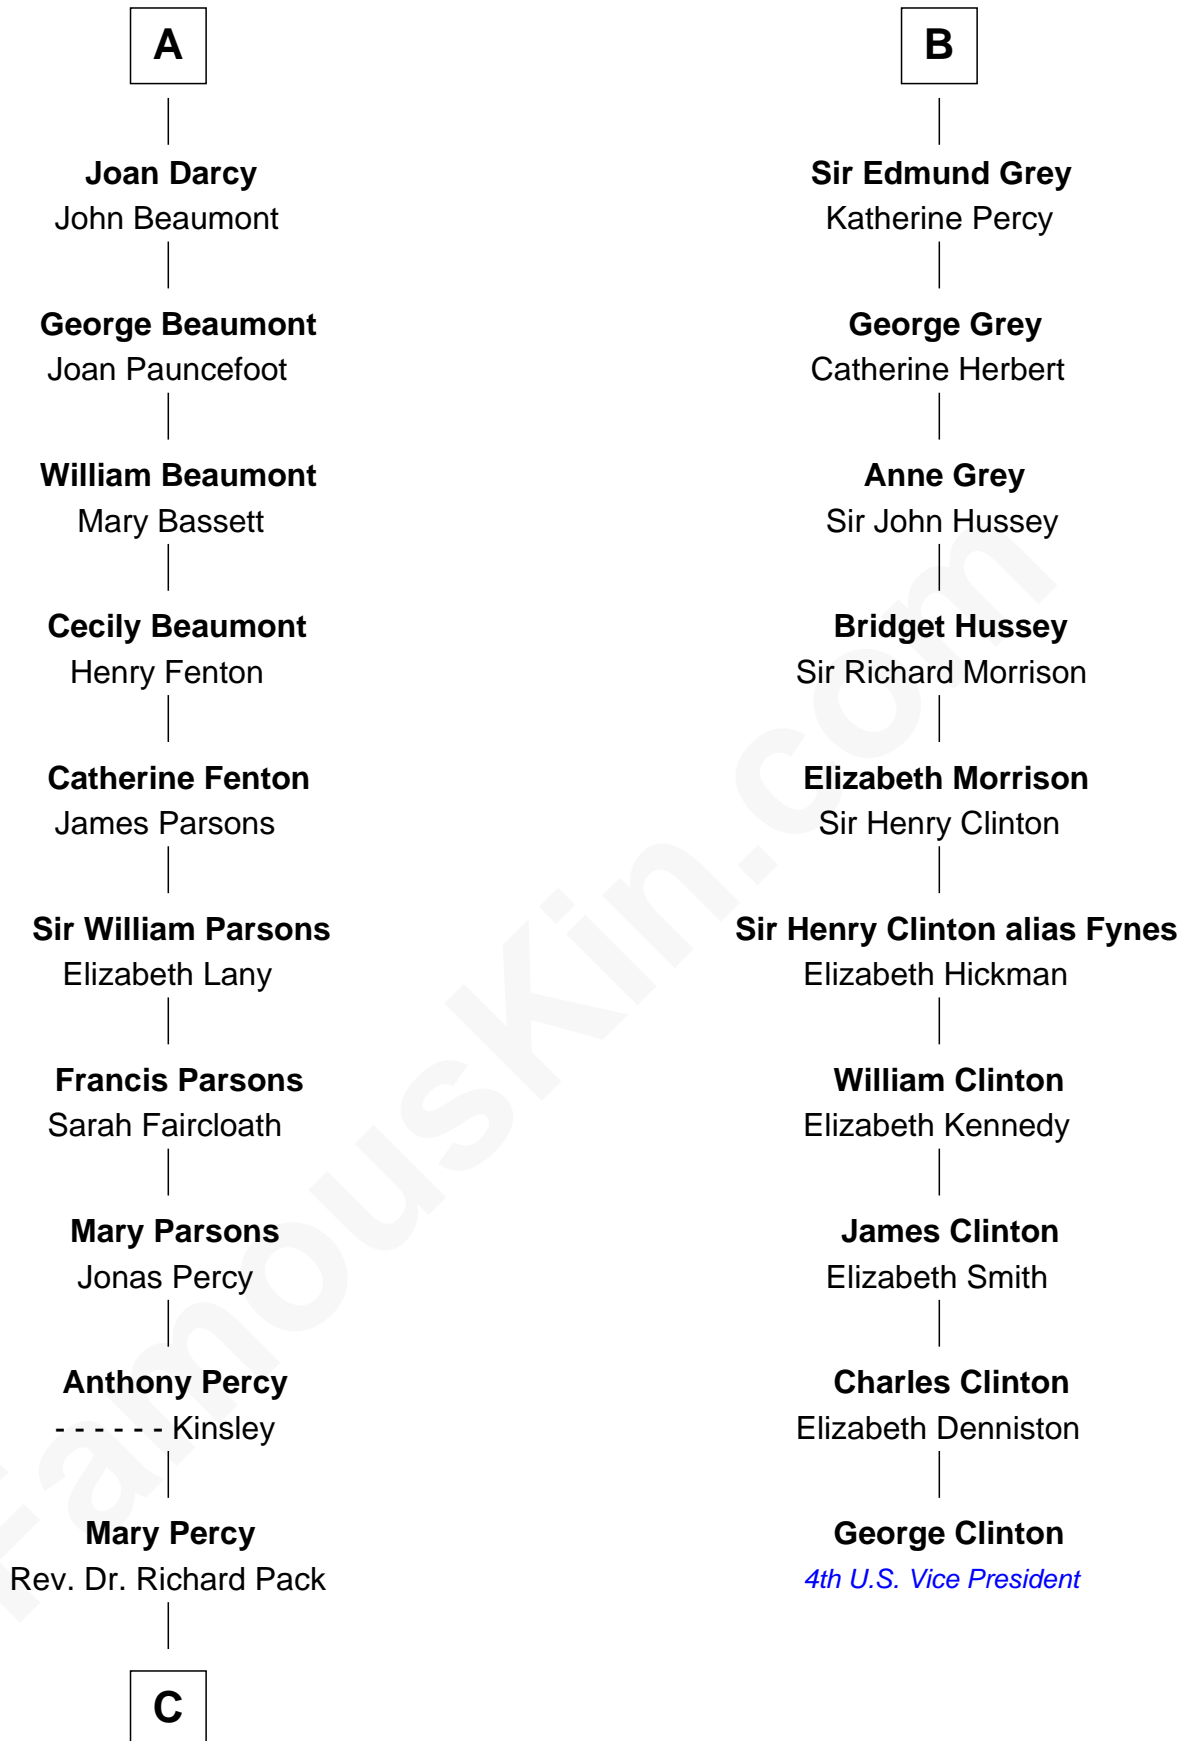

**FamousKin.com**  
**Relationship Chart of**  
**Sir Arthur Conan Doyle**  
*Author, "Sherlock Holmes"*

16th cousin 4 times removed of

**George Clinton**  
*4th U.S. Vice President*

**Sir John FitzGeoffrey**  
 Isabel le Bigod

**C**

—  
**William Pack**  
Catherine Scott

—  
**Catherine Pack**  
William Foley

—  
**Mary Josephine Elizabeth Foley**  
Charles Altamont Doyle

—  
**Sir Arthur Conan Doyle**  
*Author, "Sherlock Holmes"*