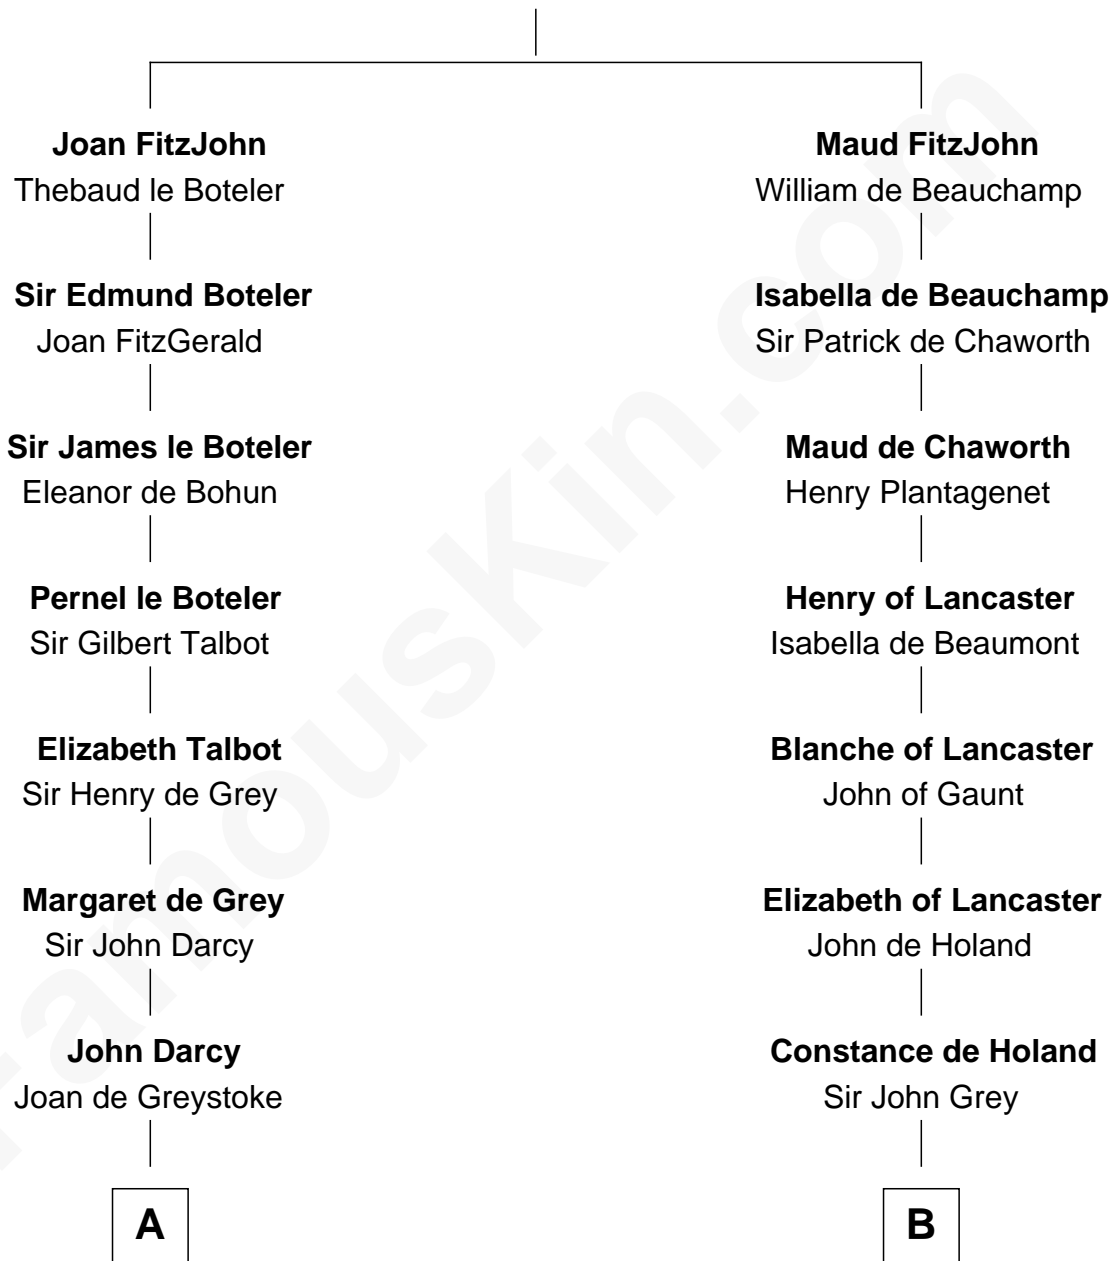

**FamousKin.com**  
**Relationship Chart of**  
**Sir Arthur Conan Doyle**  
*Author, "Sherlock Holmes"*

16th cousin 4 times removed of

**George Clinton**  
*4th U.S. Vice President*

**Sir John FitzGeoffrey**  
 Isabel le Bigod

**C**

—  
**William Pack**  
Catherine Scott

—  
**Catherine Pack**  
William Foley

—  
**Mary Josephine Elizabeth Foley**  
Charles Altamont Doyle

—  
**Sir Arthur Conan Doyle**  
*Author, "Sherlock Holmes"*