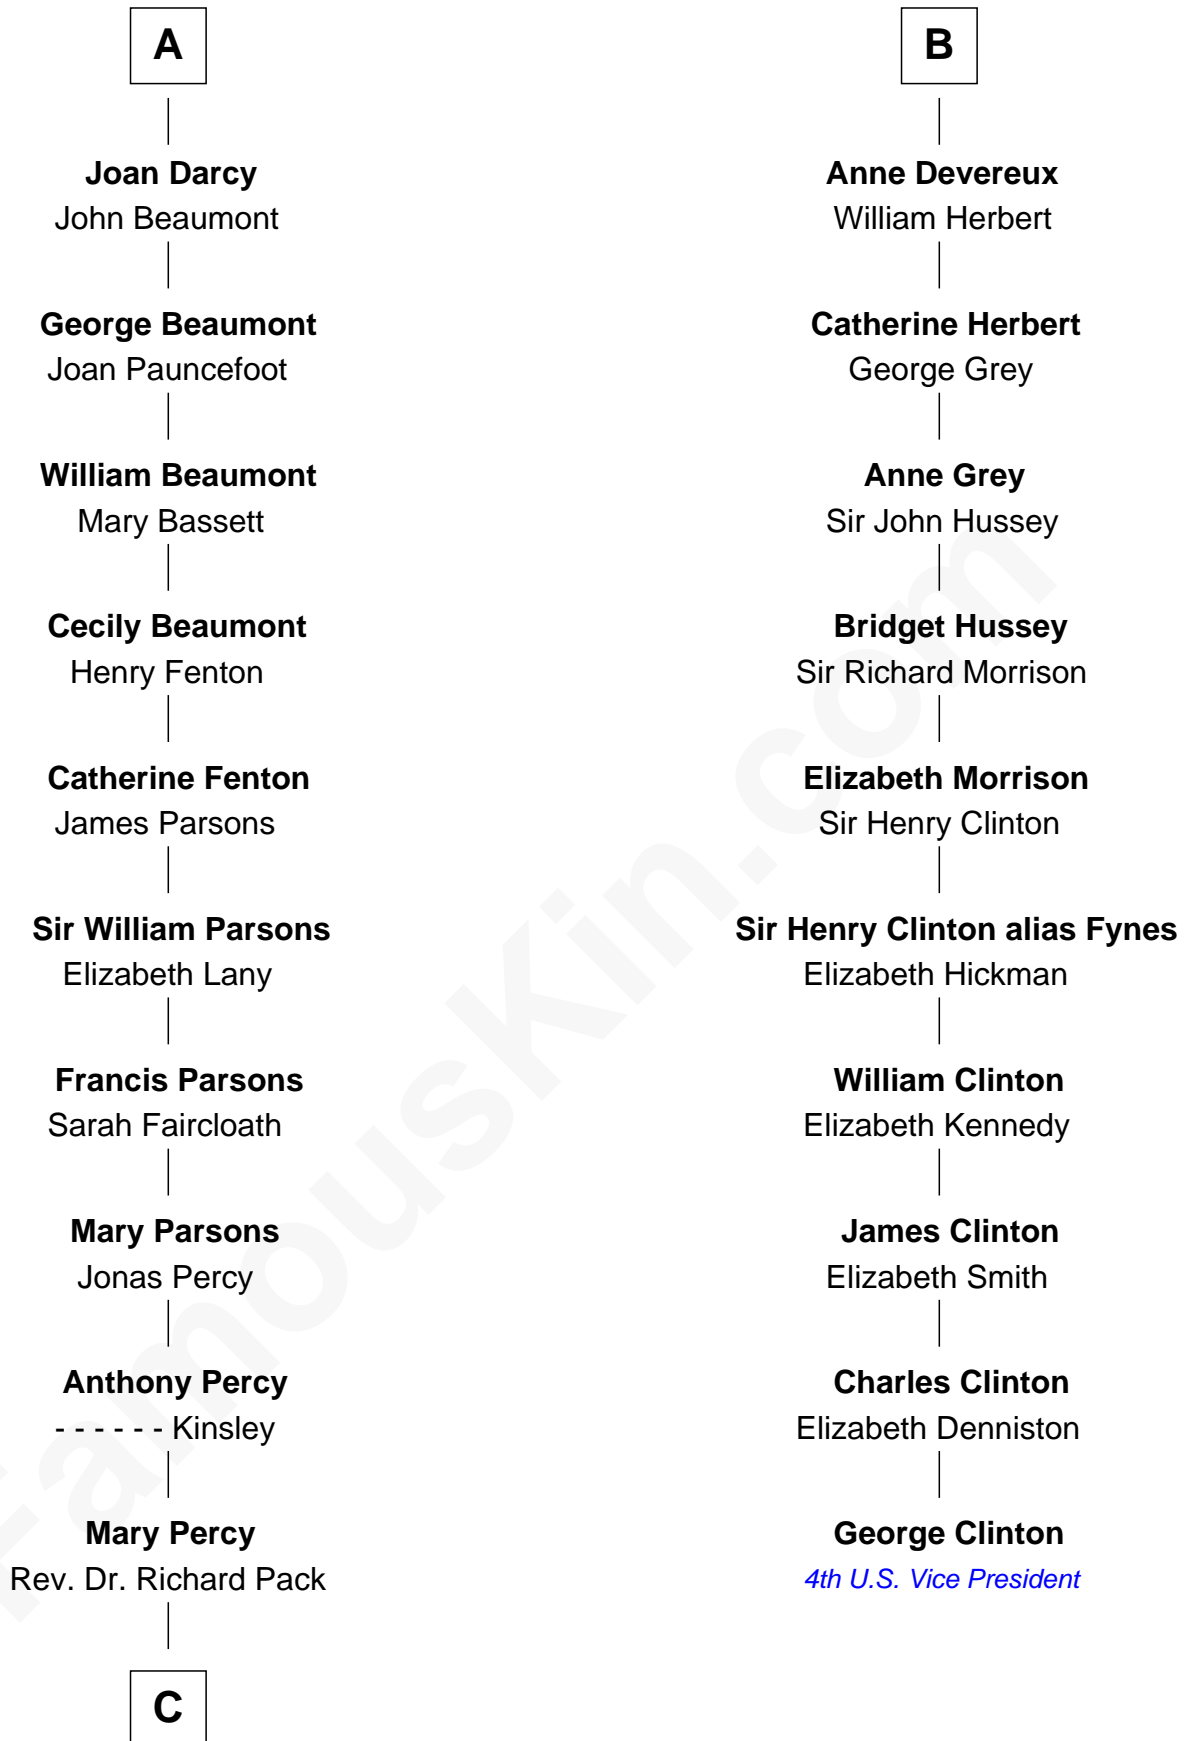

FamousKin.com
Relationship Chart of
Sir Arthur Conan Doyle
Author, "Sherlock Holmes"

16th cousin 4 times removed of

George Clinton
4th U.S. Vice President

Sir Humphrey de Bohun
 Eleanor de Braiose

Humphrey de Bohun
 Maud de Fiennes

Thomas Crophull
 Sybil Delabere

Elizabeth Talbot
 Sir Henry de Grey

Agnes Crophull
 Sir Walter Devereux

Margaret de Grey
 Sir John Darcy

Sir Walter Devereux
 Elizabeth Bromwich

John Darcy
 Joan de Greystoke

Sir Walter Devereux
 Elizabeth Merbery

A

B

C

—
William Pack
Catherine Scott

—
Catherine Pack
William Foley

—
Mary Josephine Elizabeth Foley
Charles Altamont Doyle

—
Sir Arthur Conan Doyle
Author, "Sherlock Holmes"