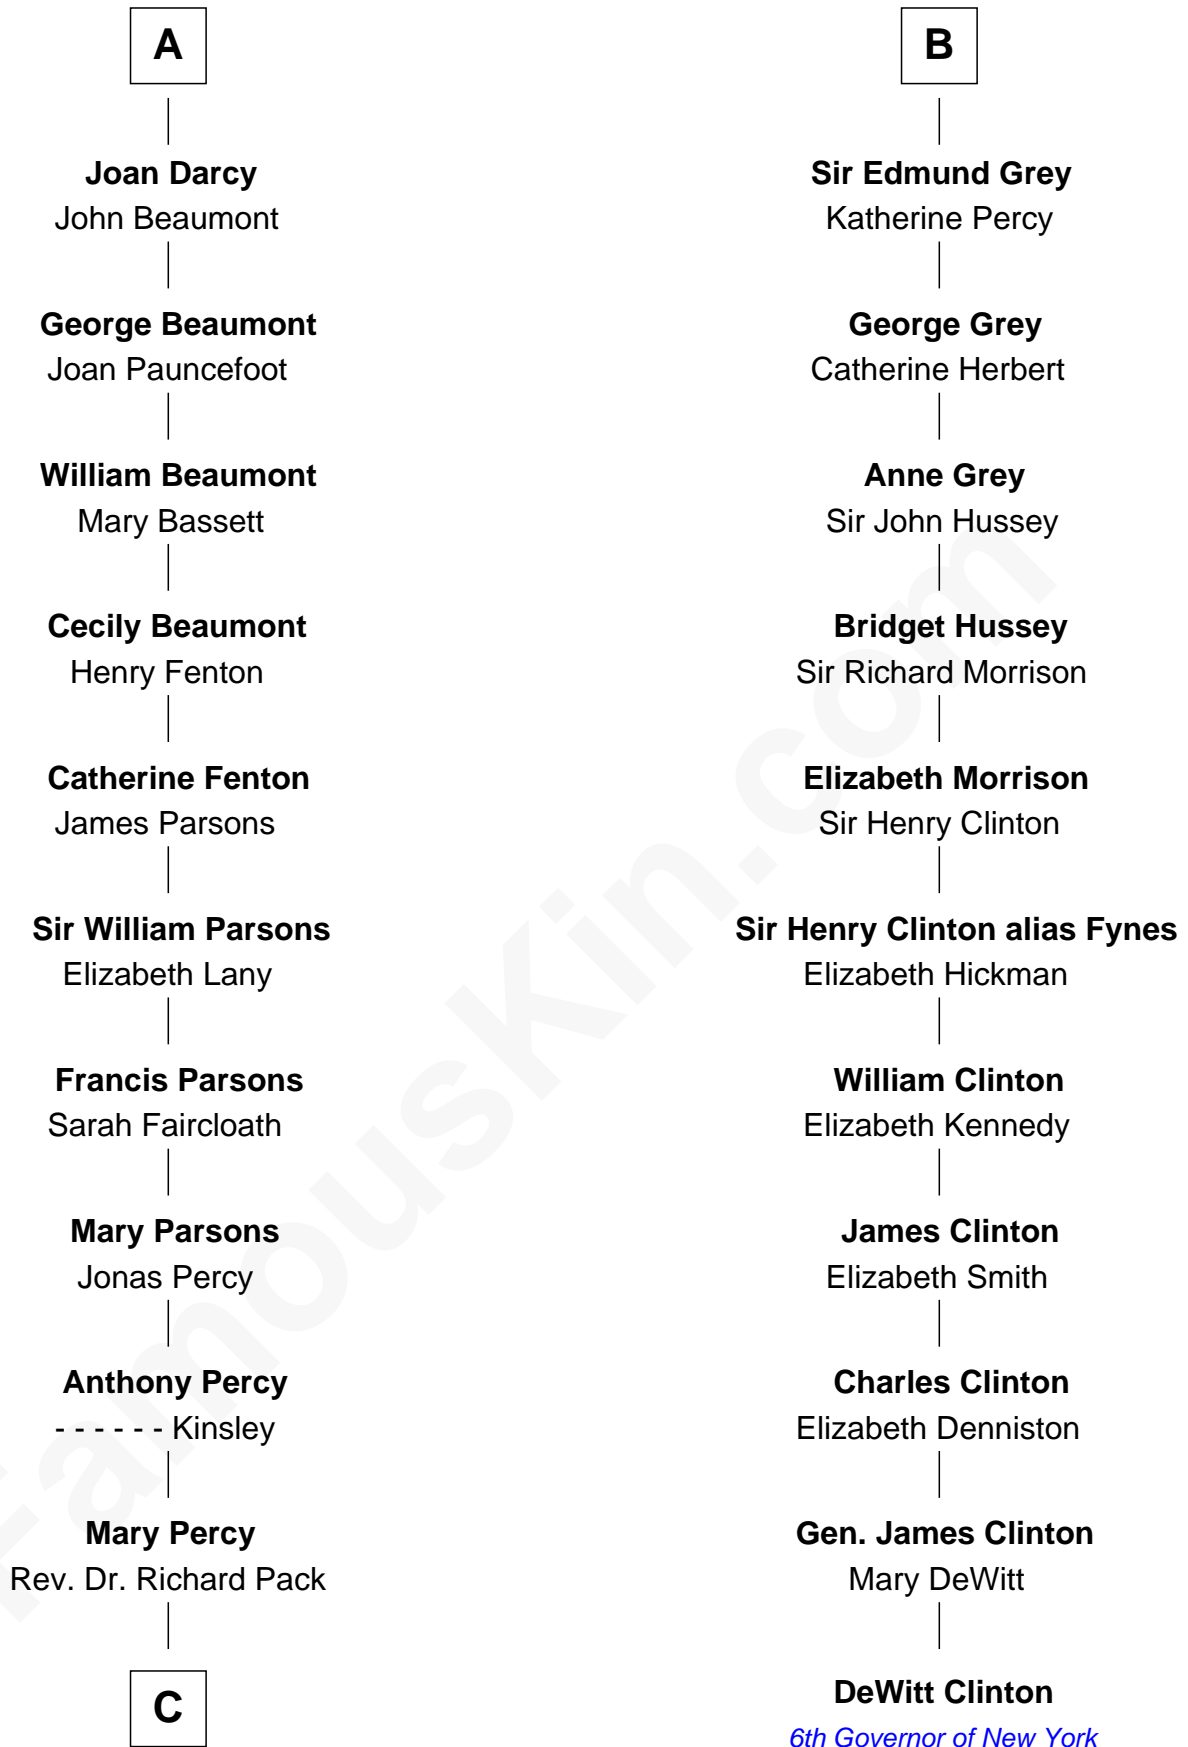

**FamousKin.com**  
**Relationship Chart of**  
**Sir Arthur Conan Doyle**  
*Author, "Sherlock Holmes"*

17th cousin 3 times removed of

**DeWitt Clinton**  
*6th Governor of New York*

**C**

—  
**William Pack**  
Catherine Scott

—  
**Catherine Pack**  
William Foley

—  
**Mary Josephine Elizabeth Foley**  
Charles Altamont Doyle

—  
**Sir Arthur Conan Doyle**  
*Author, "Sherlock Holmes"*

FamousKin.com