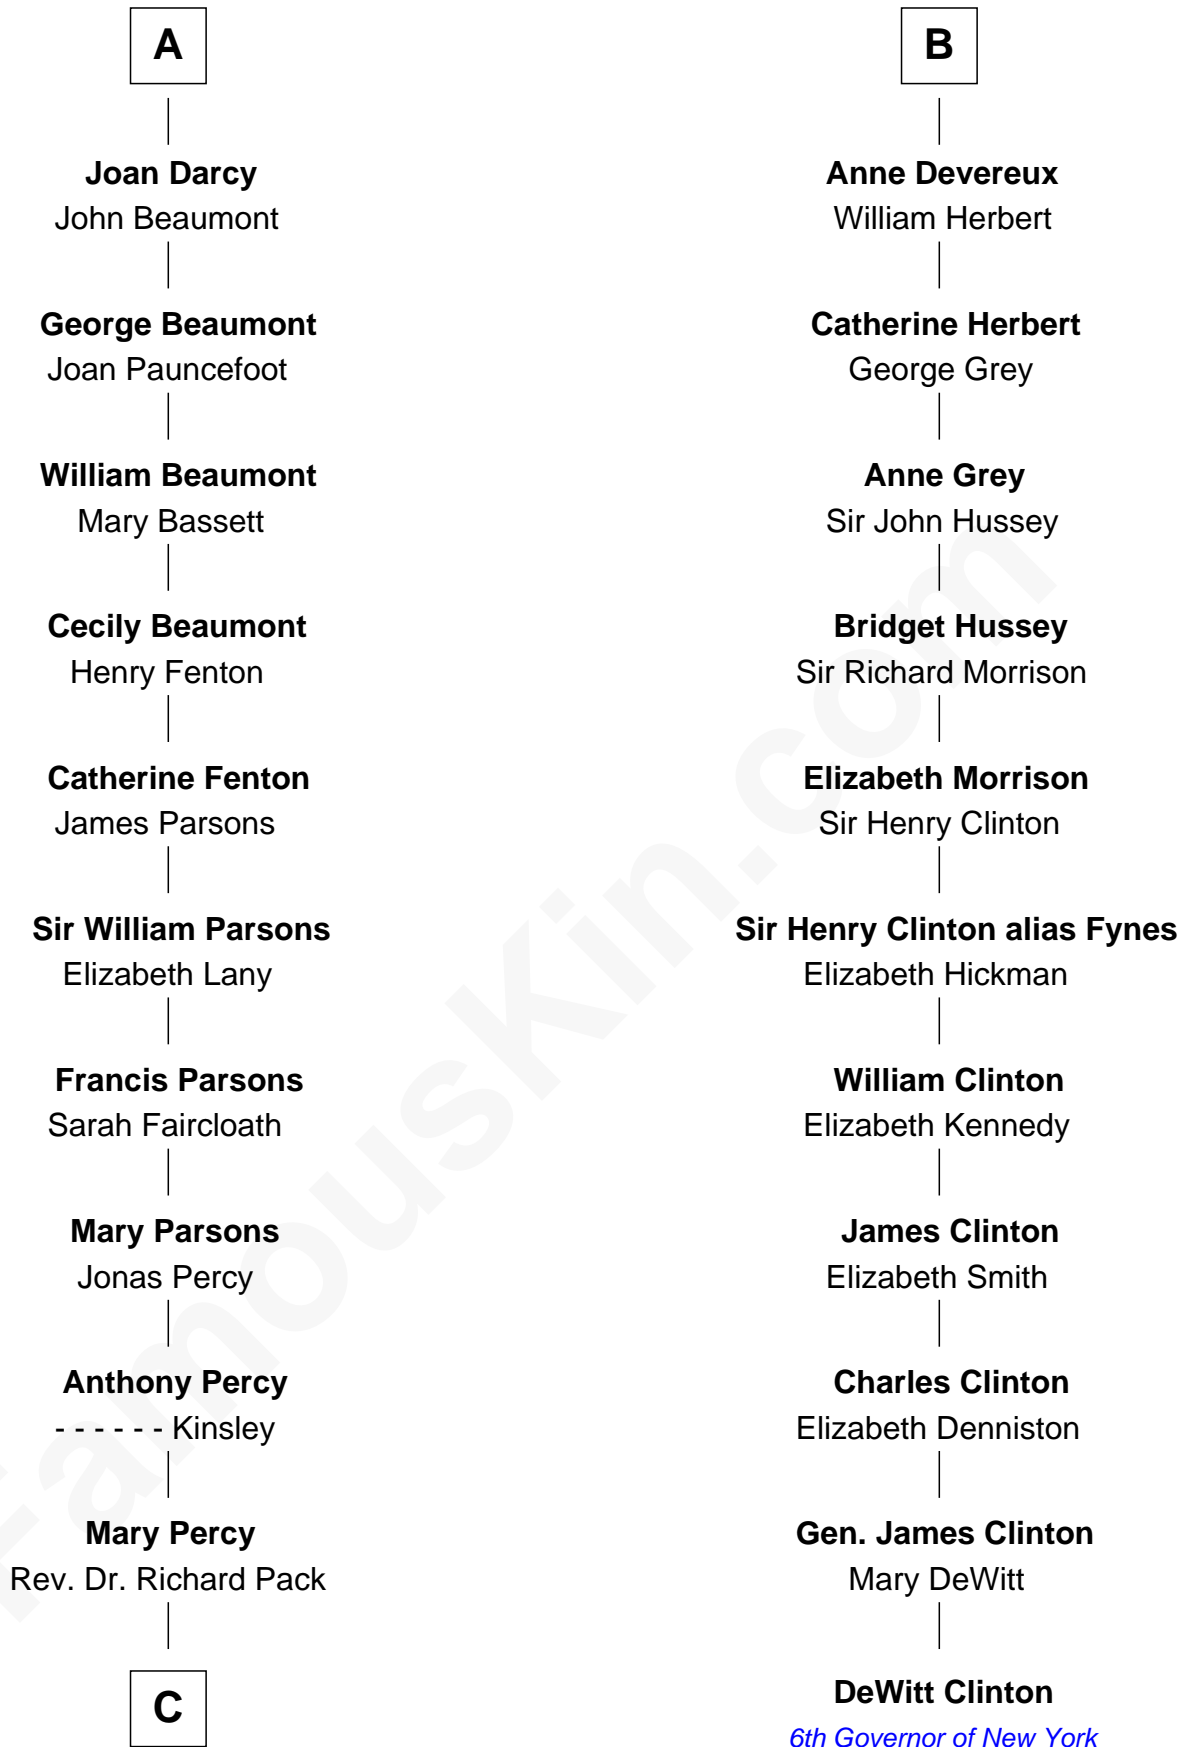

FamousKin.com
Relationship Chart of
Sir Arthur Conan Doyle
Author, "Sherlock Holmes"

17th cousin 3 times removed of

DeWitt Clinton
6th Governor of New York

Sir Humphrey de Bohun
 Eleanor de Braiose

Humphrey de Bohun
 Maud de Fiennes

Margery de Bohun
 Sir Thebaud de Verdun

Humphrey de Bohun
 Elizabeth Plantagenet

Sir Thebaud de Verdun
 Maud Mortimer

Eleanor de Bohun
 Sir James le Boteler

Margery de Verdun
 Sir John Crophull

Pernel le Boteler
 Sir Gilbert Talbot

Thomas Crophull
 Sybil Delabere

Elizabeth Talbot
 Sir Henry de Grey

Agnes Crophull
 Sir Walter Devereux

Margaret de Grey
 Sir John Darcy

Sir Walter Devereux
 Elizabeth Bromwich

John Darcy
 Joan de Greystoke

Sir Walter Devereux
 Elizabeth Merbery

A

B

C

—
William Pack
Catherine Scott

—
Catherine Pack
William Foley

—
Mary Josephine Elizabeth Foley
Charles Altamont Doyle

—
Sir Arthur Conan Doyle
Author, "Sherlock Holmes"