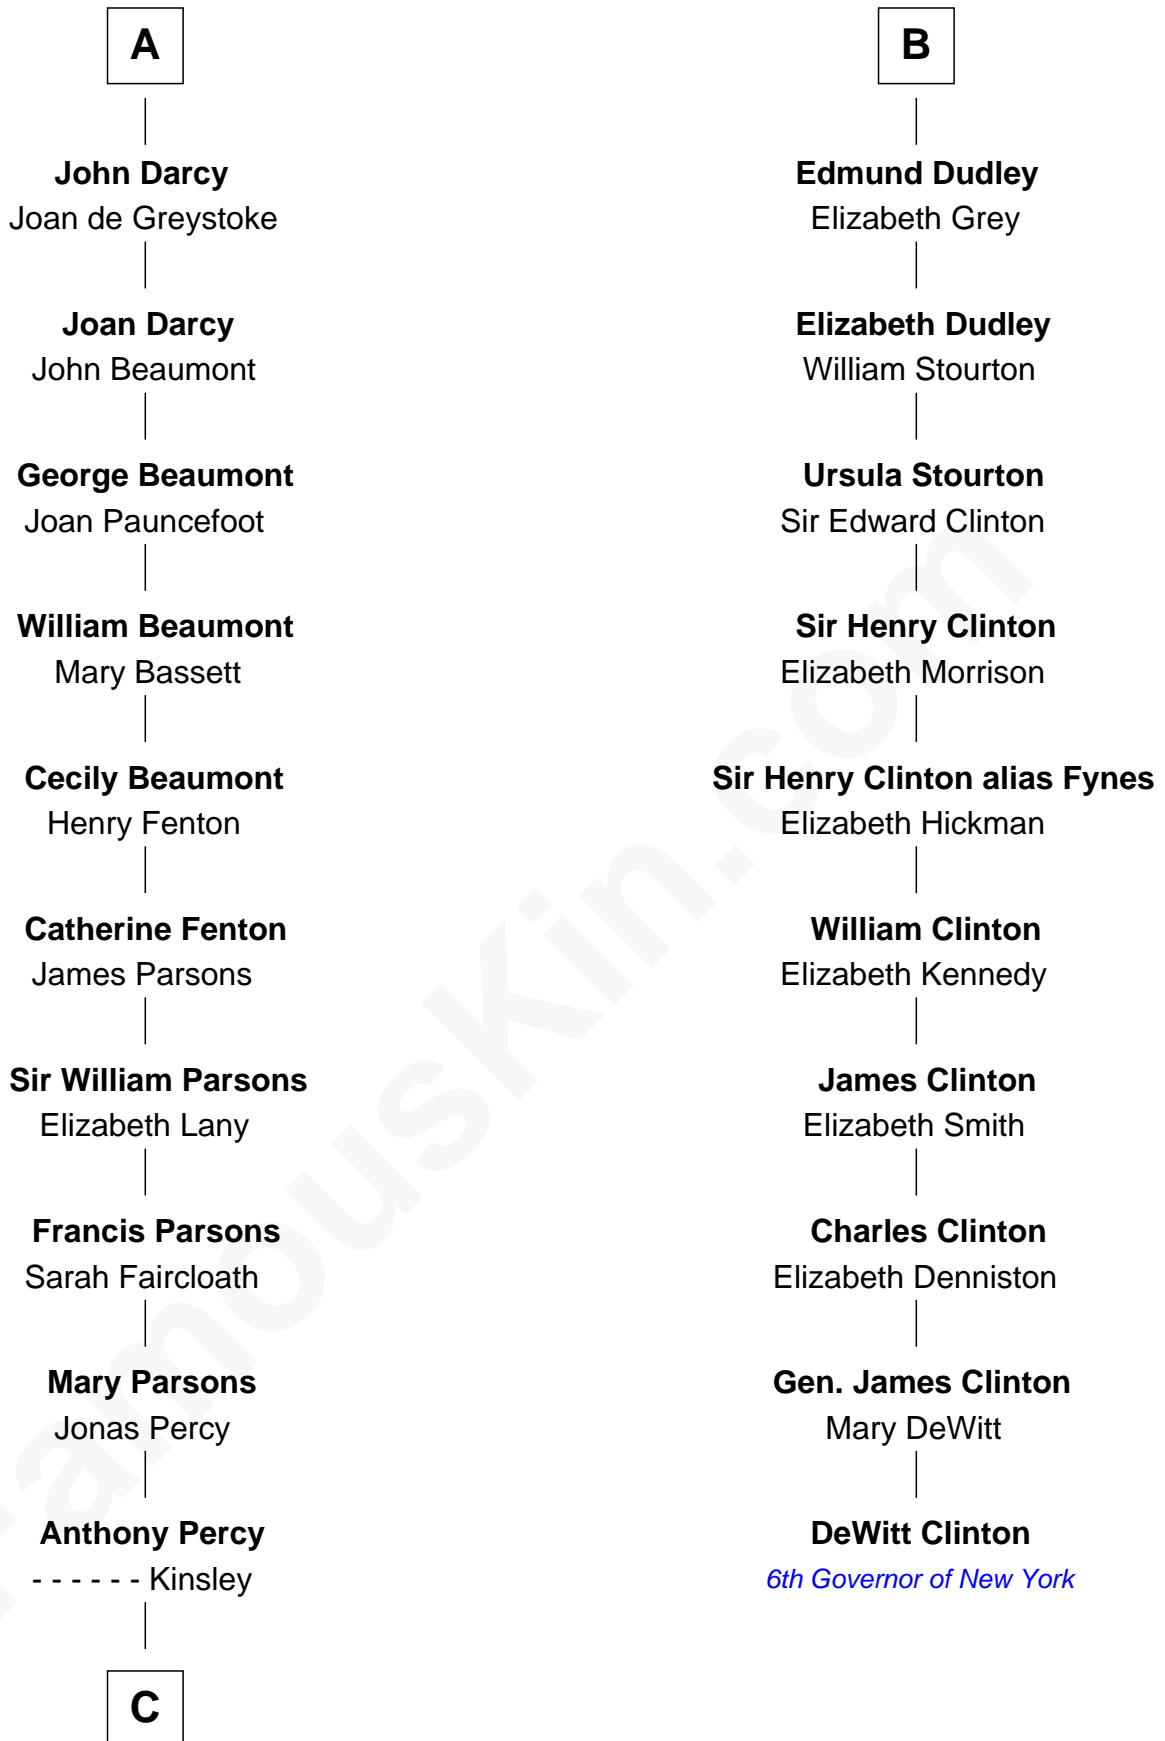

FamousKin.com
Relationship Chart of
Sir Arthur Conan Doyle
Author, "Sherlock Holmes"

16th cousin 5 times removed of

DeWitt Clinton
6th Governor of New York

C

—
Mary Percy

Rev. Dr. Richard Pack

—
William Pack

Catherine Scott

—
Catherine Pack

William Foley

—
Mary Josephine Elizabeth Foley

Charles Altamont Doyle

—
Sir Arthur Conan Doyle

Author, "Sherlock Holmes"

FamousKin.com