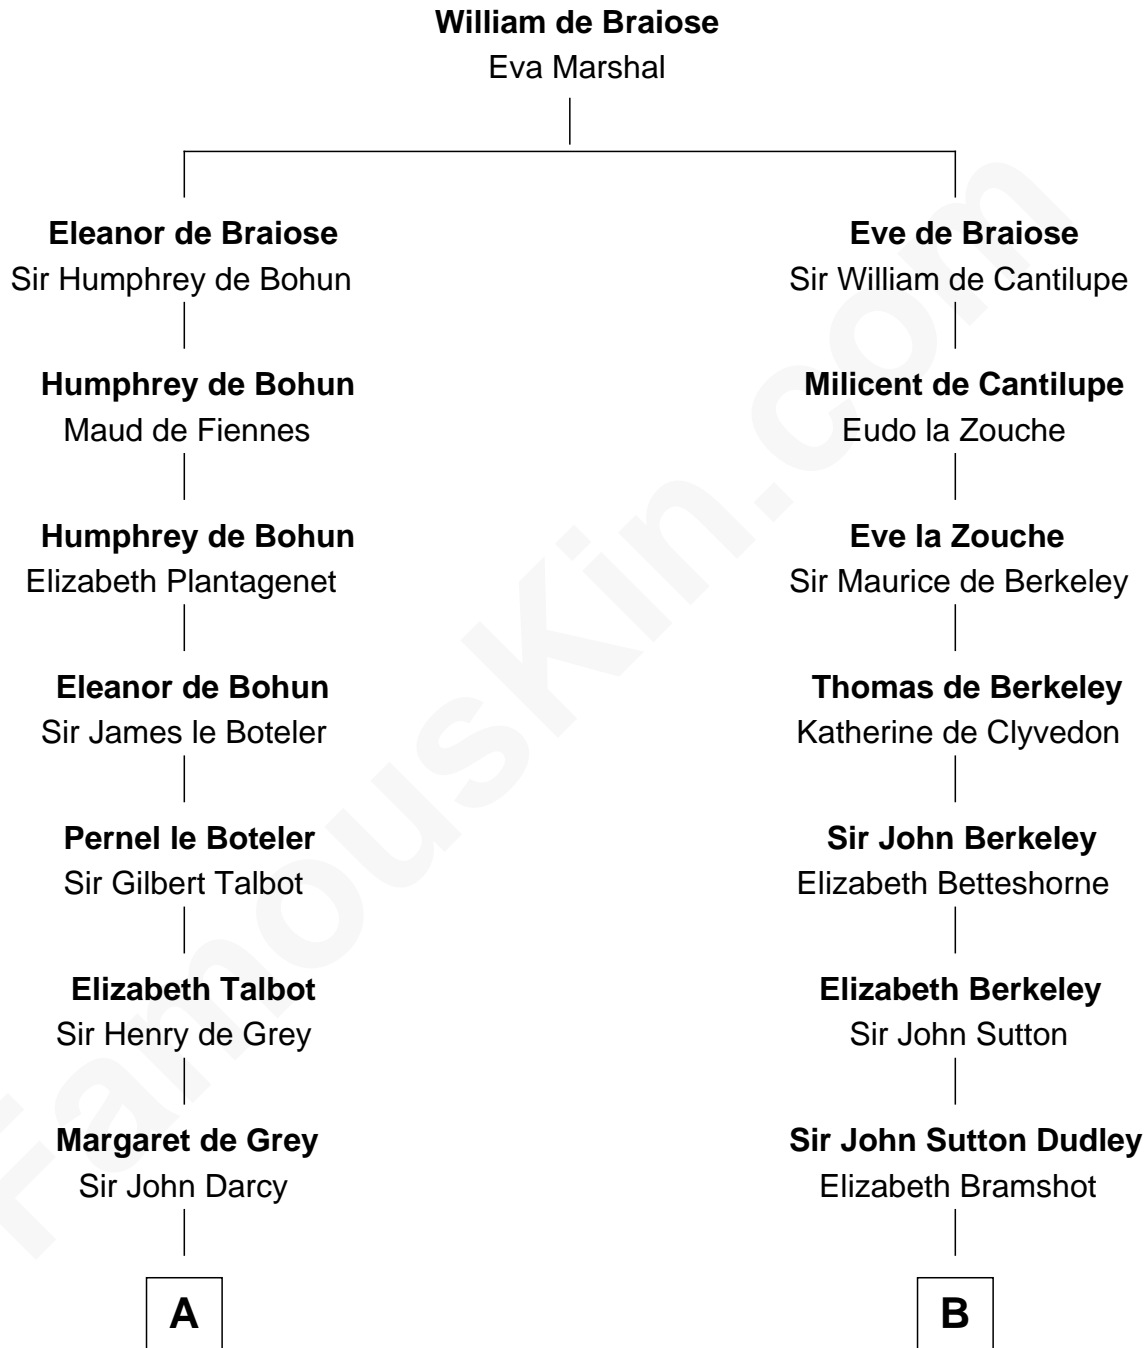

FamousKin.com
Relationship Chart of
Sir Arthur Conan Doyle
Author, "Sherlock Holmes"

16th cousin 5 times removed of

DeWitt Clinton
6th Governor of New York

C

—
Mary Percy

Rev. Dr. Richard Pack

—
William Pack

Catherine Scott

—
Catherine Pack

William Foley

—
Mary Josephine Elizabeth Foley

Charles Altamont Doyle

—
Sir Arthur Conan Doyle

Author, "Sherlock Holmes"

FamousKin.com