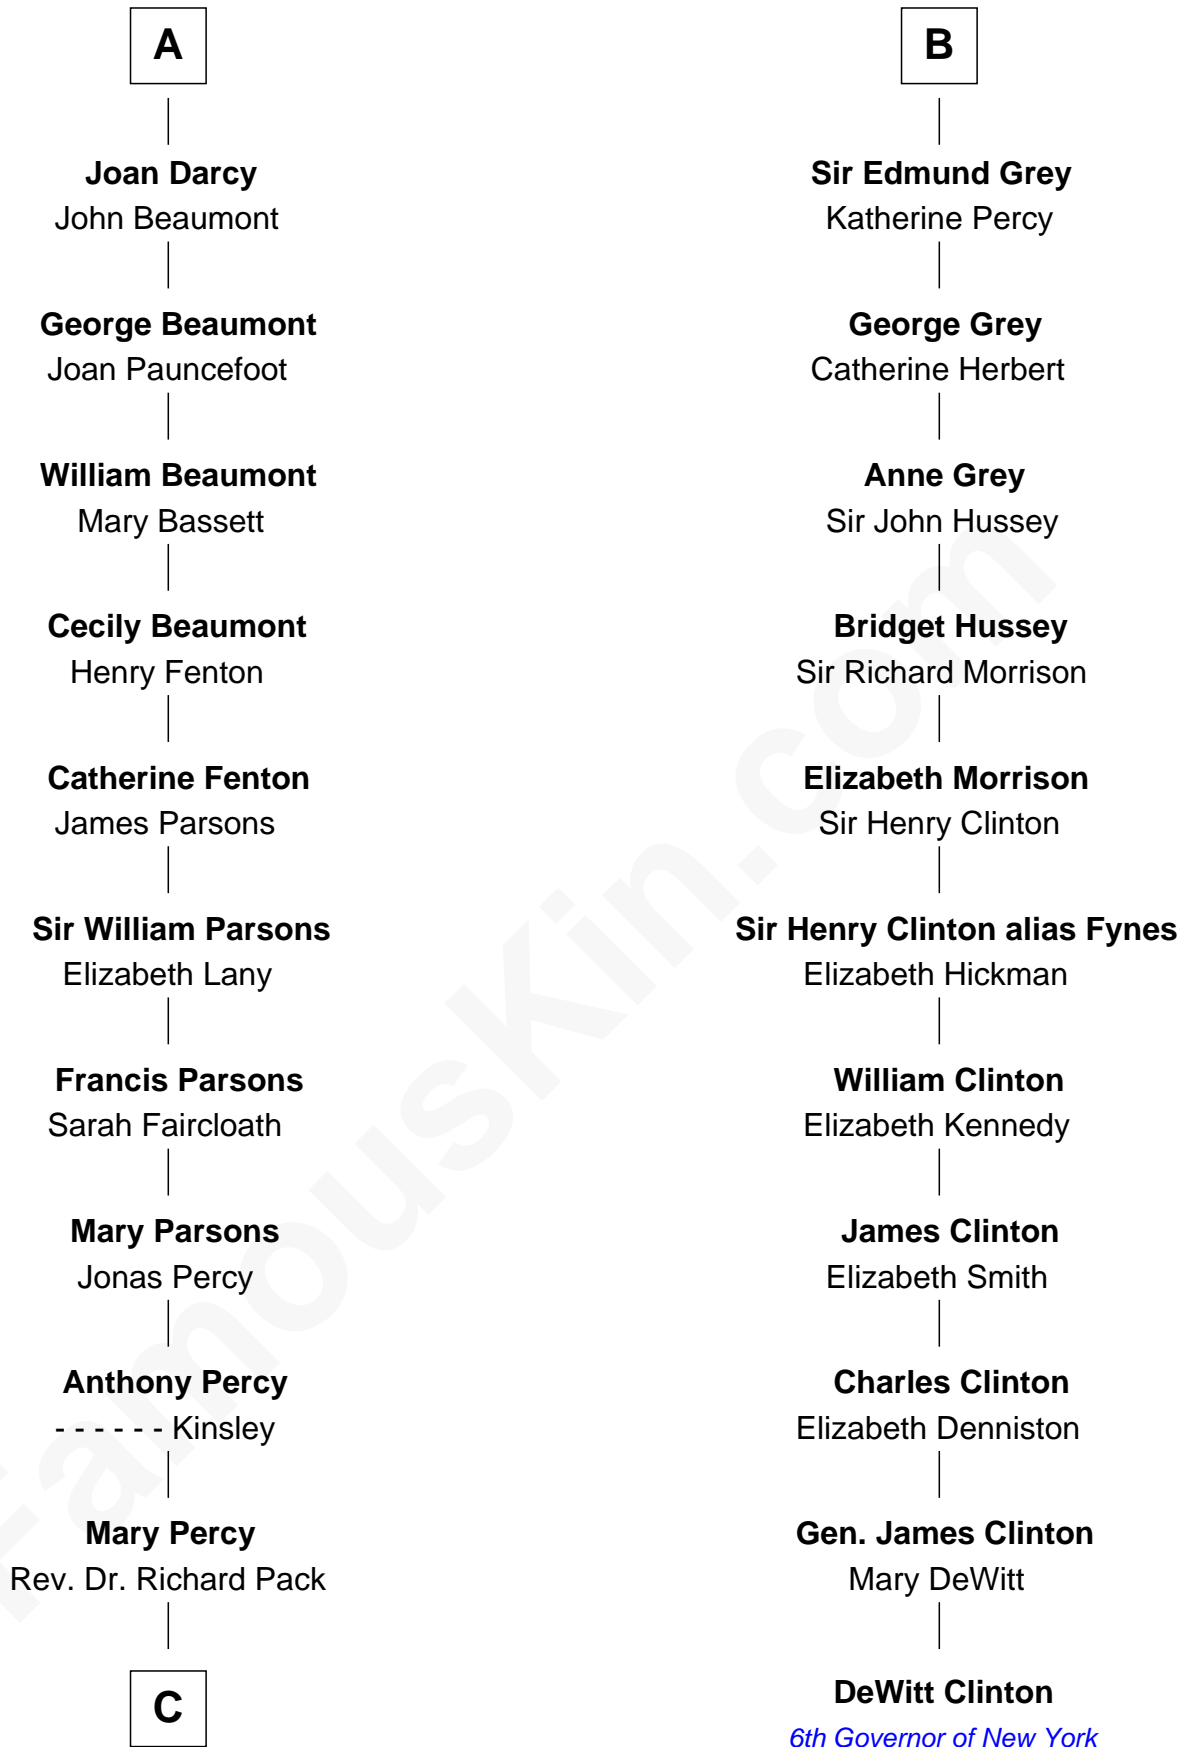

FamousKin.com
Relationship Chart of
Sir Arthur Conan Doyle
Author, "Sherlock Holmes"

17th cousin 3 times removed of

DeWitt Clinton
6th Governor of New York

C

—
William Pack
Catherine Scott

—
Catherine Pack
William Foley

—
Mary Josephine Elizabeth Foley
Charles Altamont Doyle

—
Sir Arthur Conan Doyle
Author, "Sherlock Holmes"

FamousKin.com