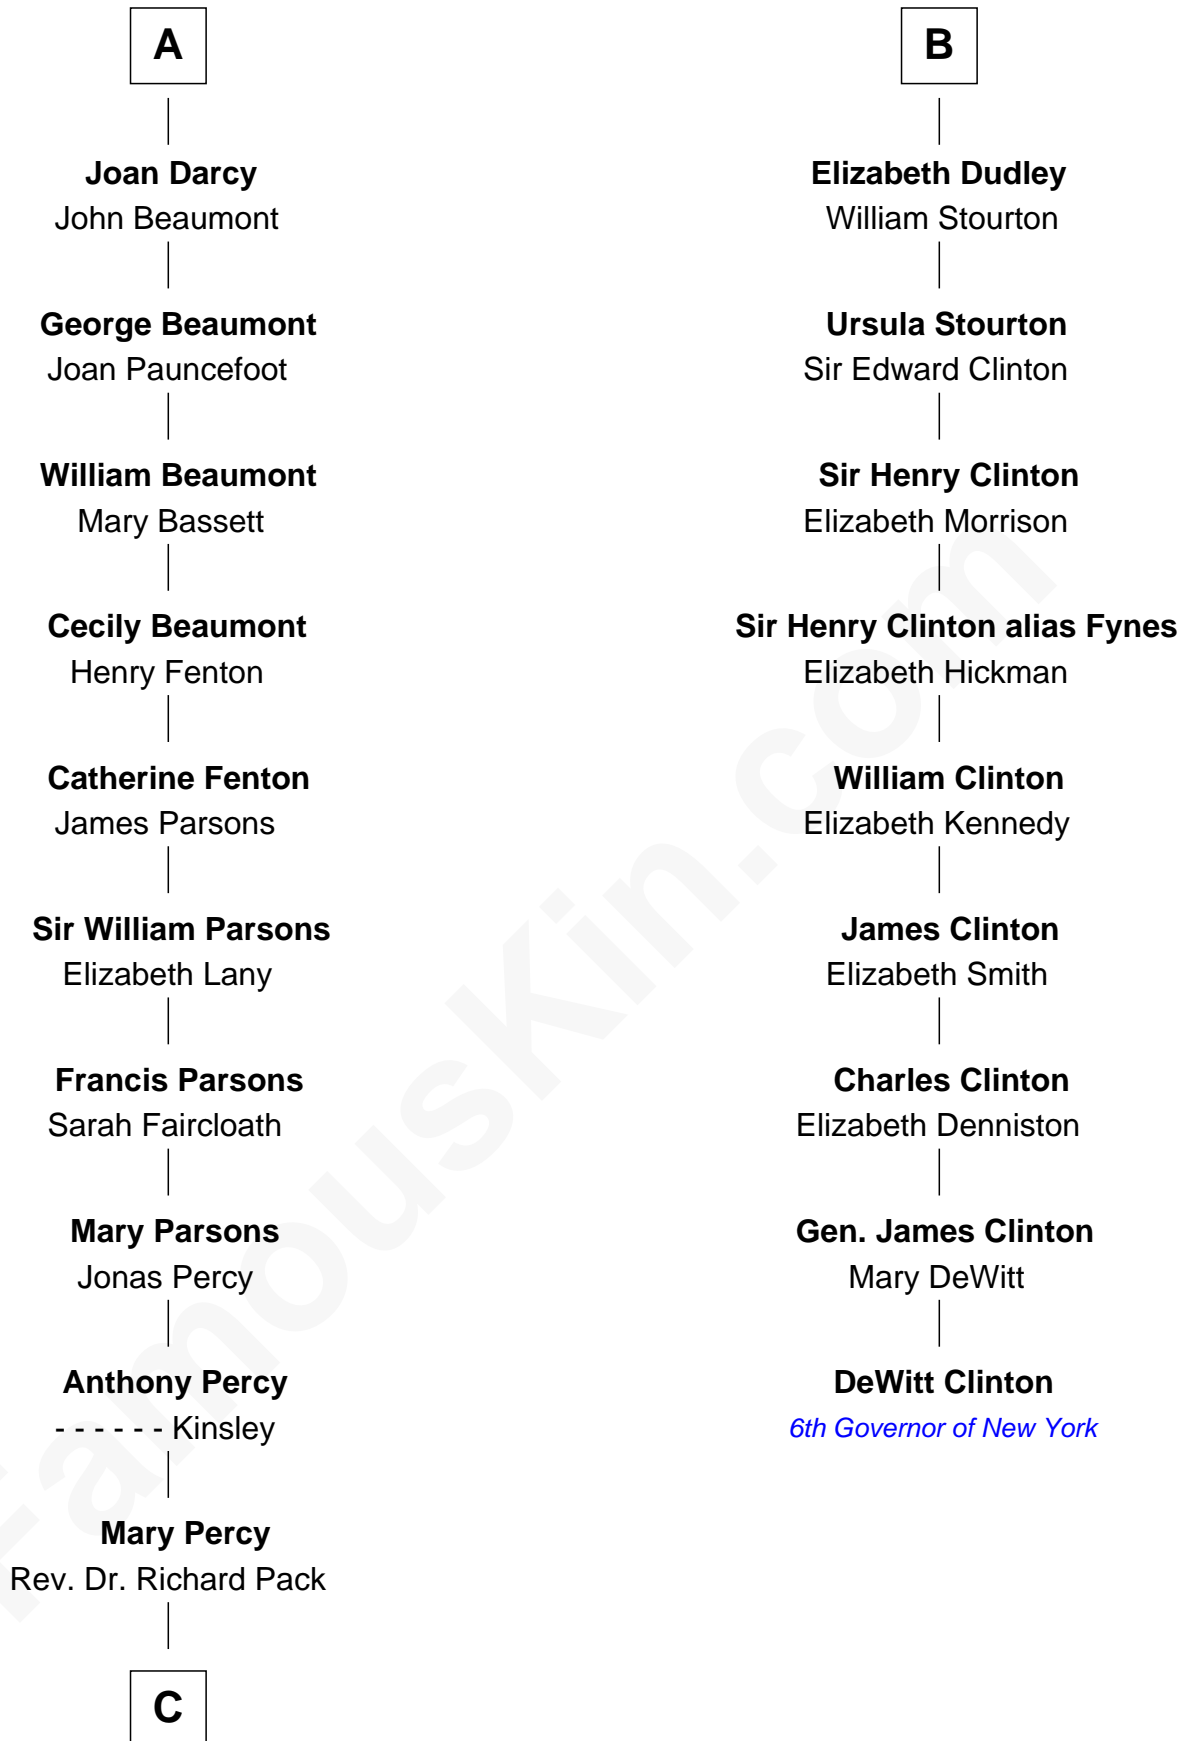

FamousKin.com
Relationship Chart of
Sir Arthur Conan Doyle
Author, "Sherlock Holmes"

15th cousin 5 times removed of

DeWitt Clinton
6th Governor of New York

C

—
William Pack
Catherine Scott

—
Catherine Pack
William Foley

—
Mary Josephine Elizabeth Foley
Charles Altamont Doyle

—
Sir Arthur Conan Doyle
Author, "Sherlock Holmes"

FamousKin.com