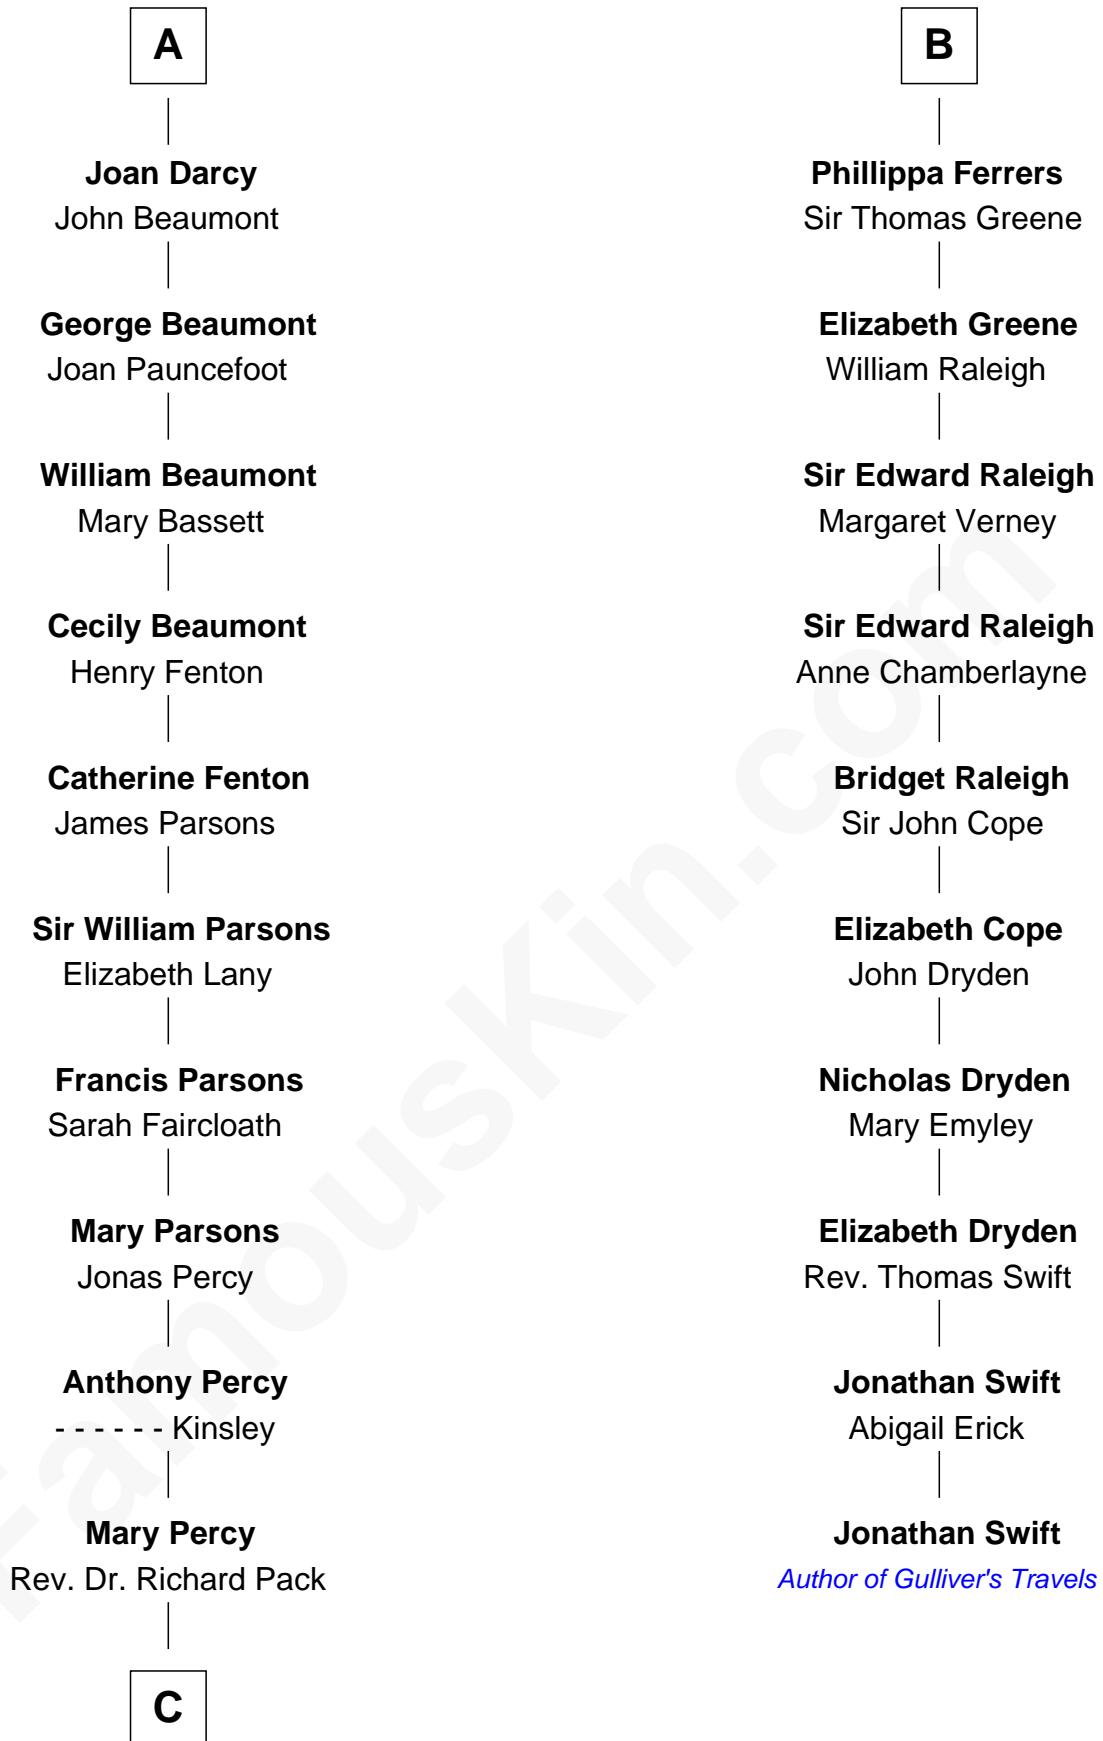

FamousKin.com
Relationship Chart of
Sir Arthur Conan Doyle
 Author, "Sherlock Holmes"

16th cousin 4 times removed of

Jonathan Swift
 Author of *Gulliver's Travels*

Sir William Longespee
 Ela of Salisbury

C

—
William Pack
Catherine Scott

—
Catherine Pack
William Foley

—
Mary Josephine Elizabeth Foley
Charles Altamont Doyle

—
Sir Arthur Conan Doyle
Author, "Sherlock Holmes"

FamousKin.com