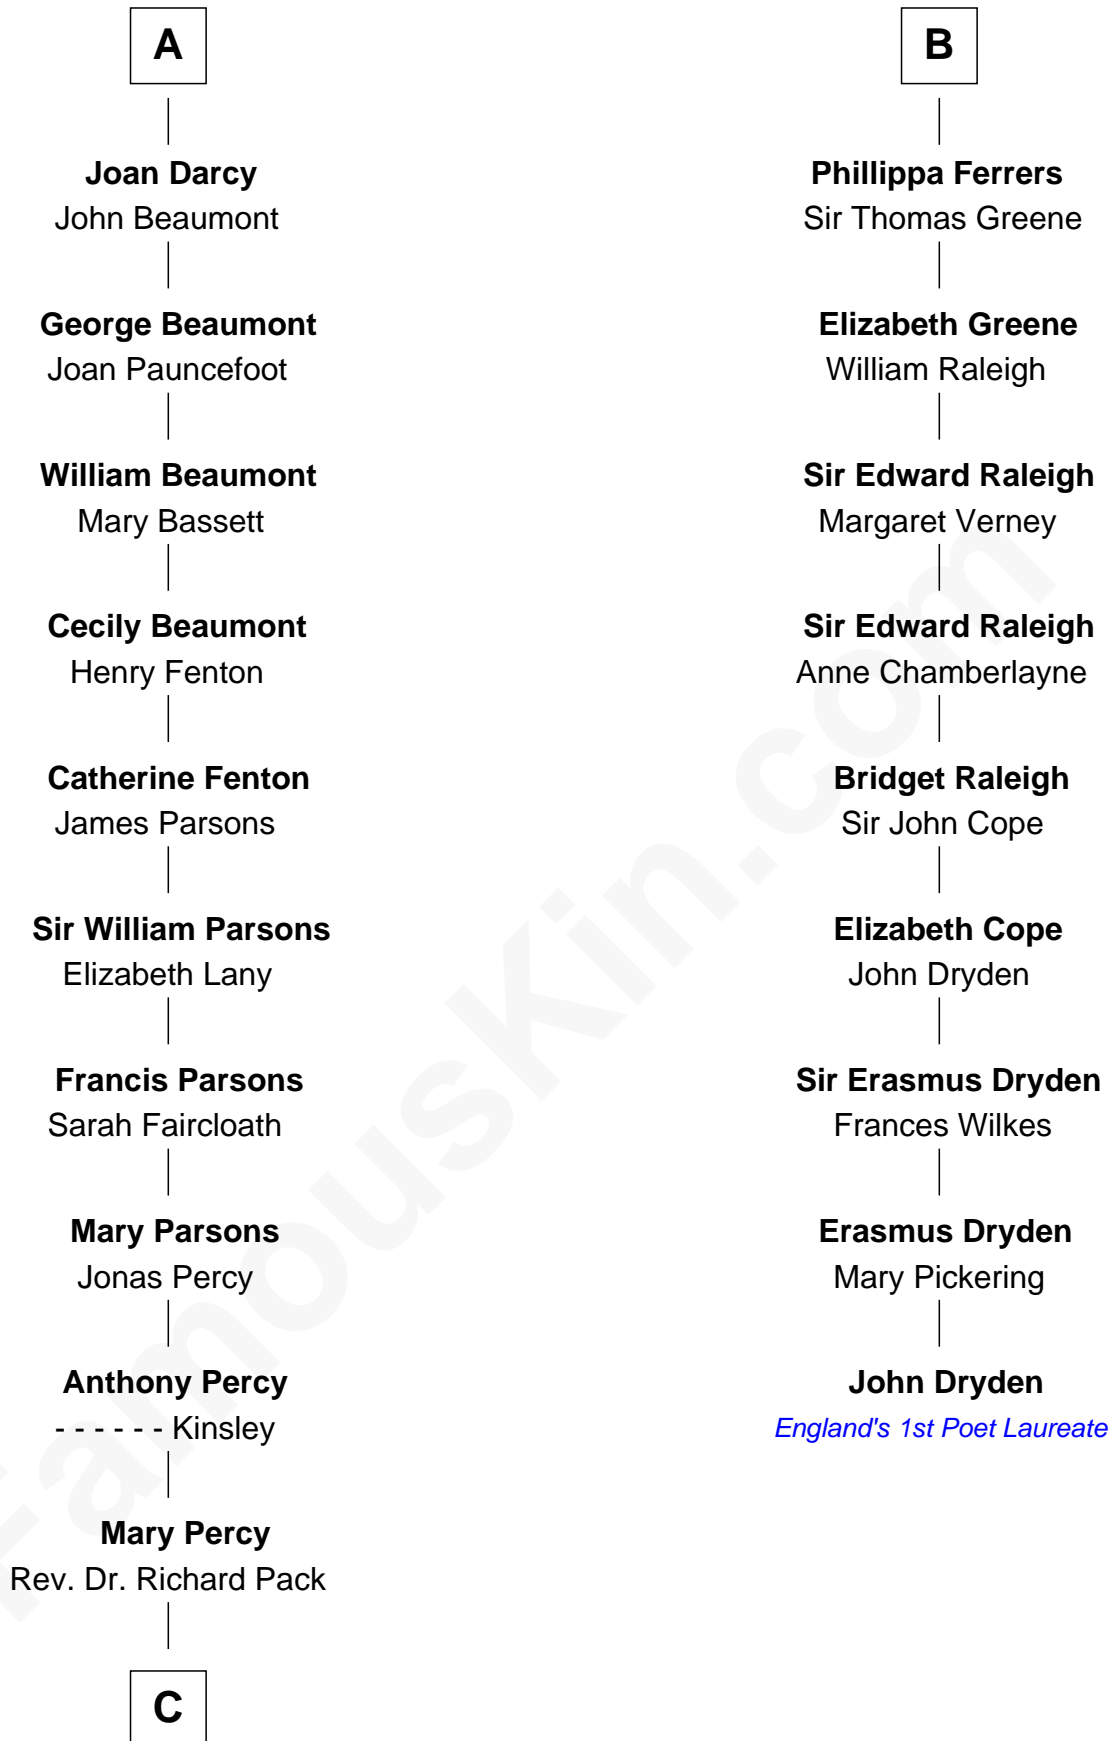

FamousKin.com
Relationship Chart of
Sir Arthur Conan Doyle
Author, "Sherlock Holmes"

15th cousin 5 times removed of

John Dryden
England's First Poet Laureate

C

—
William Pack
Catherine Scott

—
Catherine Pack
William Foley

—
Mary Josephine Elizabeth Foley
Charles Altamont Doyle

—
Sir Arthur Conan Doyle
Author, "Sherlock Holmes"

FamousKin.com