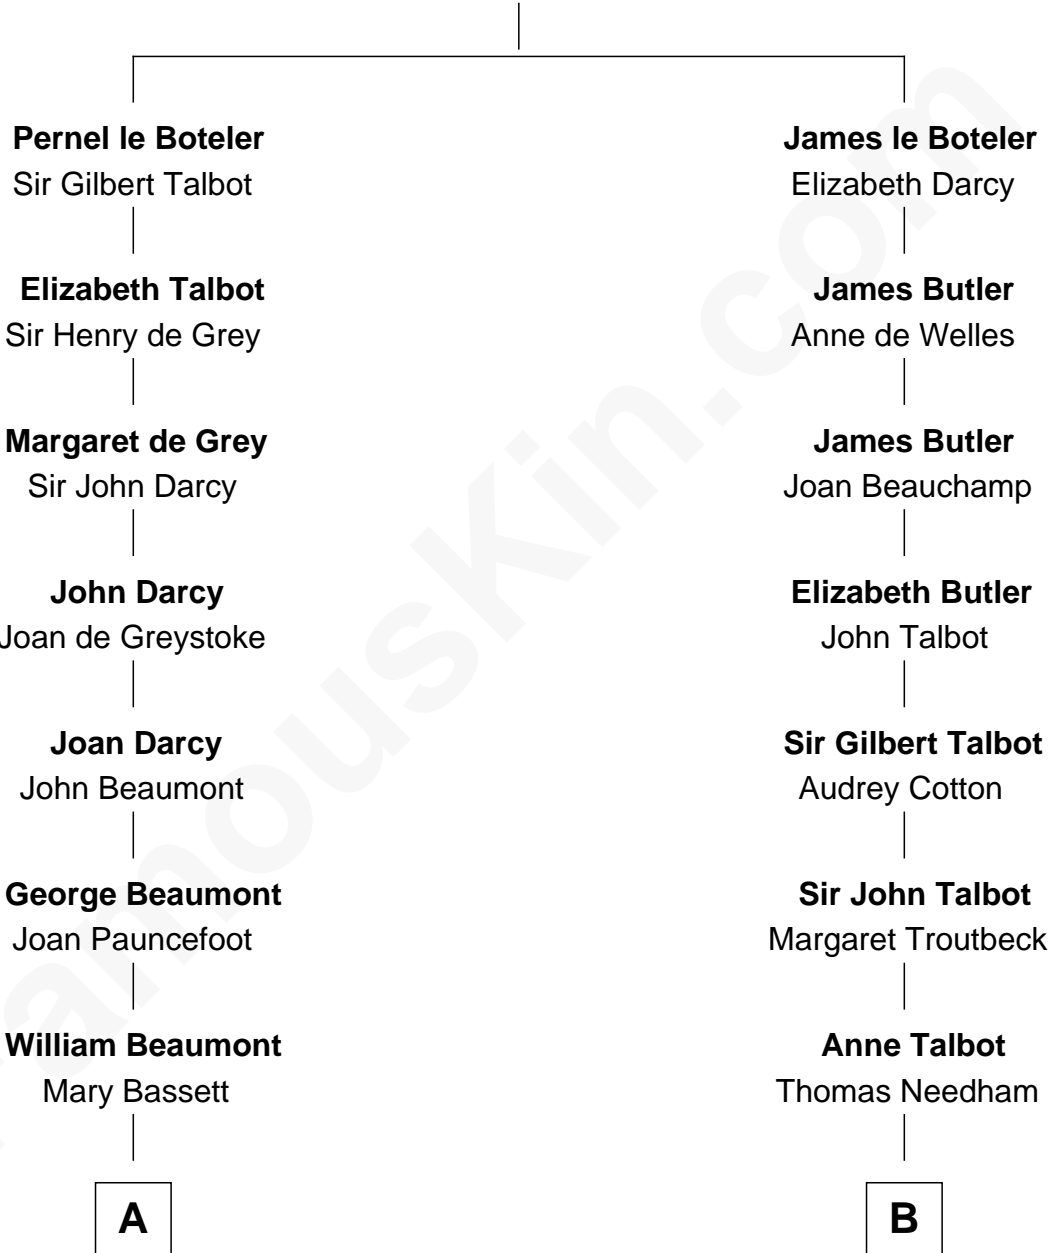

FamousKin.com
Relationship Chart of
Sir Arthur Conan Doyle
Author, "Sherlock Holmes"

17th cousin 2 times removed of

Dick Clark
Radio and TV Host

Sir James le Boteler
 Eleanor de Bohun

C

Charles Fuller Barnard

Anna May Aldridge

Julia Fuller Barnard

Richard Augustus Clark

Dick Clark

Radio and TV Host

FamousKin.com