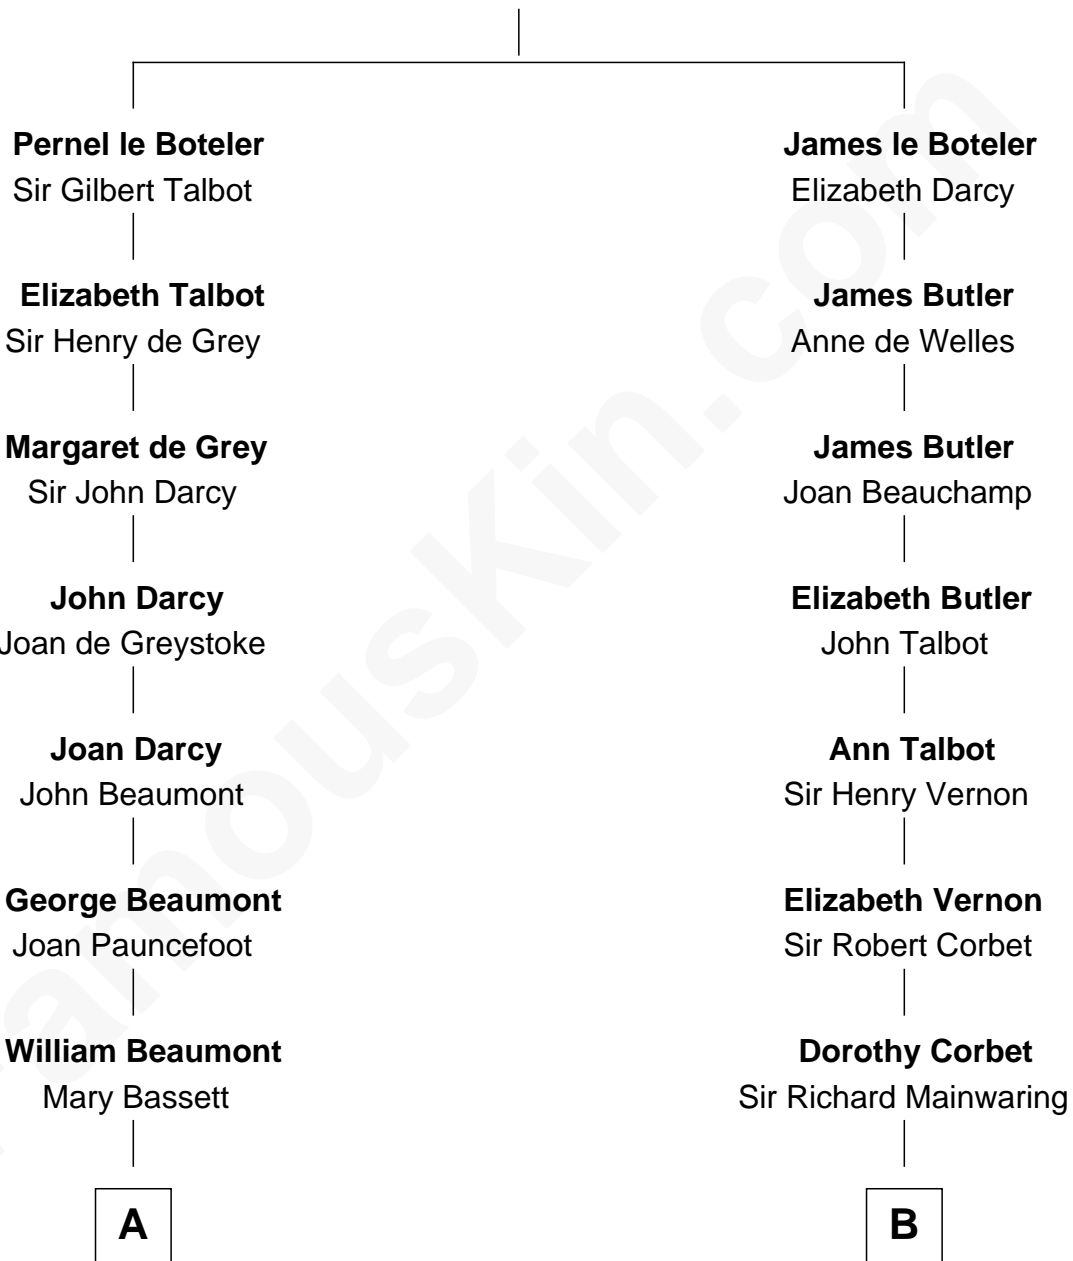

FamousKin.com
Relationship Chart of
Sir Arthur Conan Doyle
Author, "Sherlock Holmes"

17th cousin 3 times removed of

Illeana Douglas
TV and Movie Actress

Sir James le Boteler
 Eleanor de Bohun

C

Lena Priscilla Shackelford
Edouard Gregory Hesselberg

Melvyn Edouard Hesselberg
Rosalind Hightower

Gregory Hesselberg
Joan Georgescu

Illeana Douglas
TV and Movie Actress