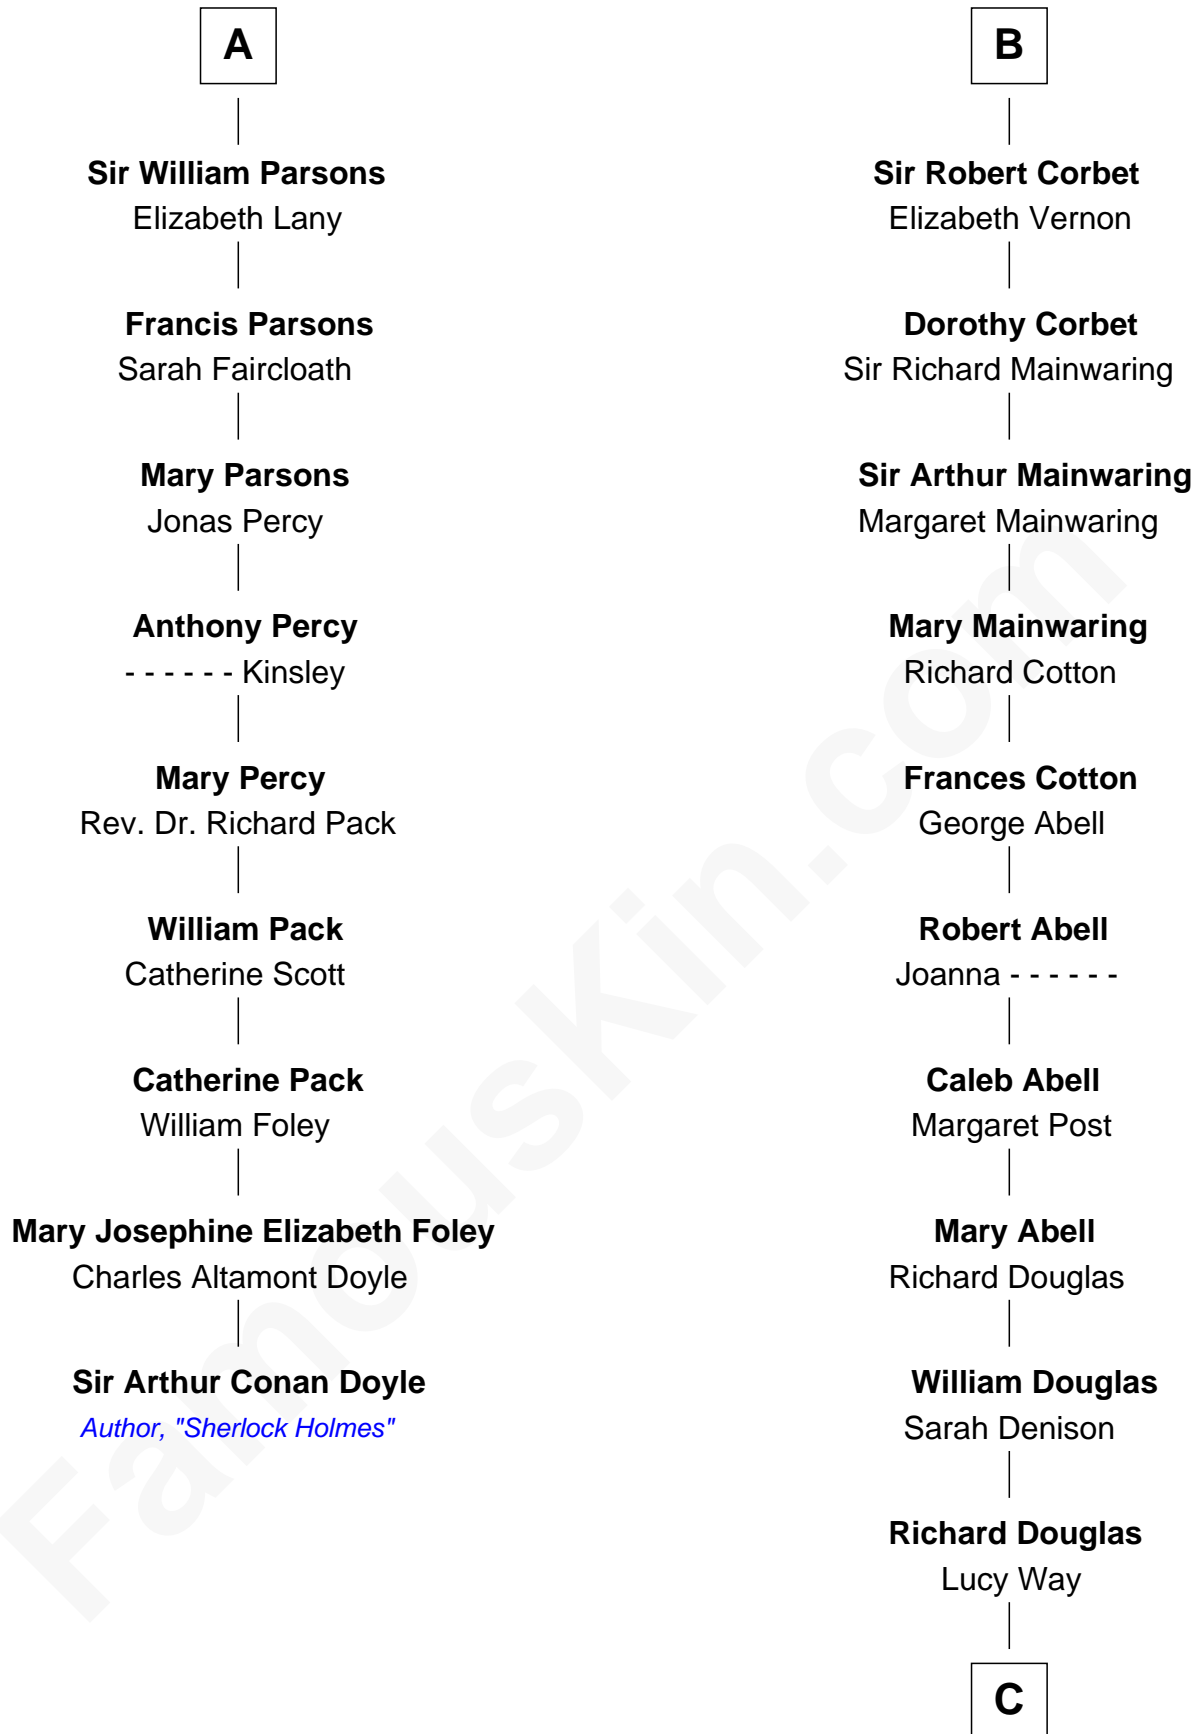

FamousKin.com
Relationship Chart of
Sir Arthur Conan Doyle
Author, "Sherlock Holmes"

15th cousin 5 times removed of

Melvyn Douglas
Movie Actor

Sir Henry de Grey
 Elizabeth Talbot

C

Erskine Douglas

Sophia Garrett

Emma Jane Douglas

Col. George Taliaferro Shackelford

Lena Priscilla Shackelford

Edouard Gregory Hesselberg

Melvyn Douglas

Movie Actor