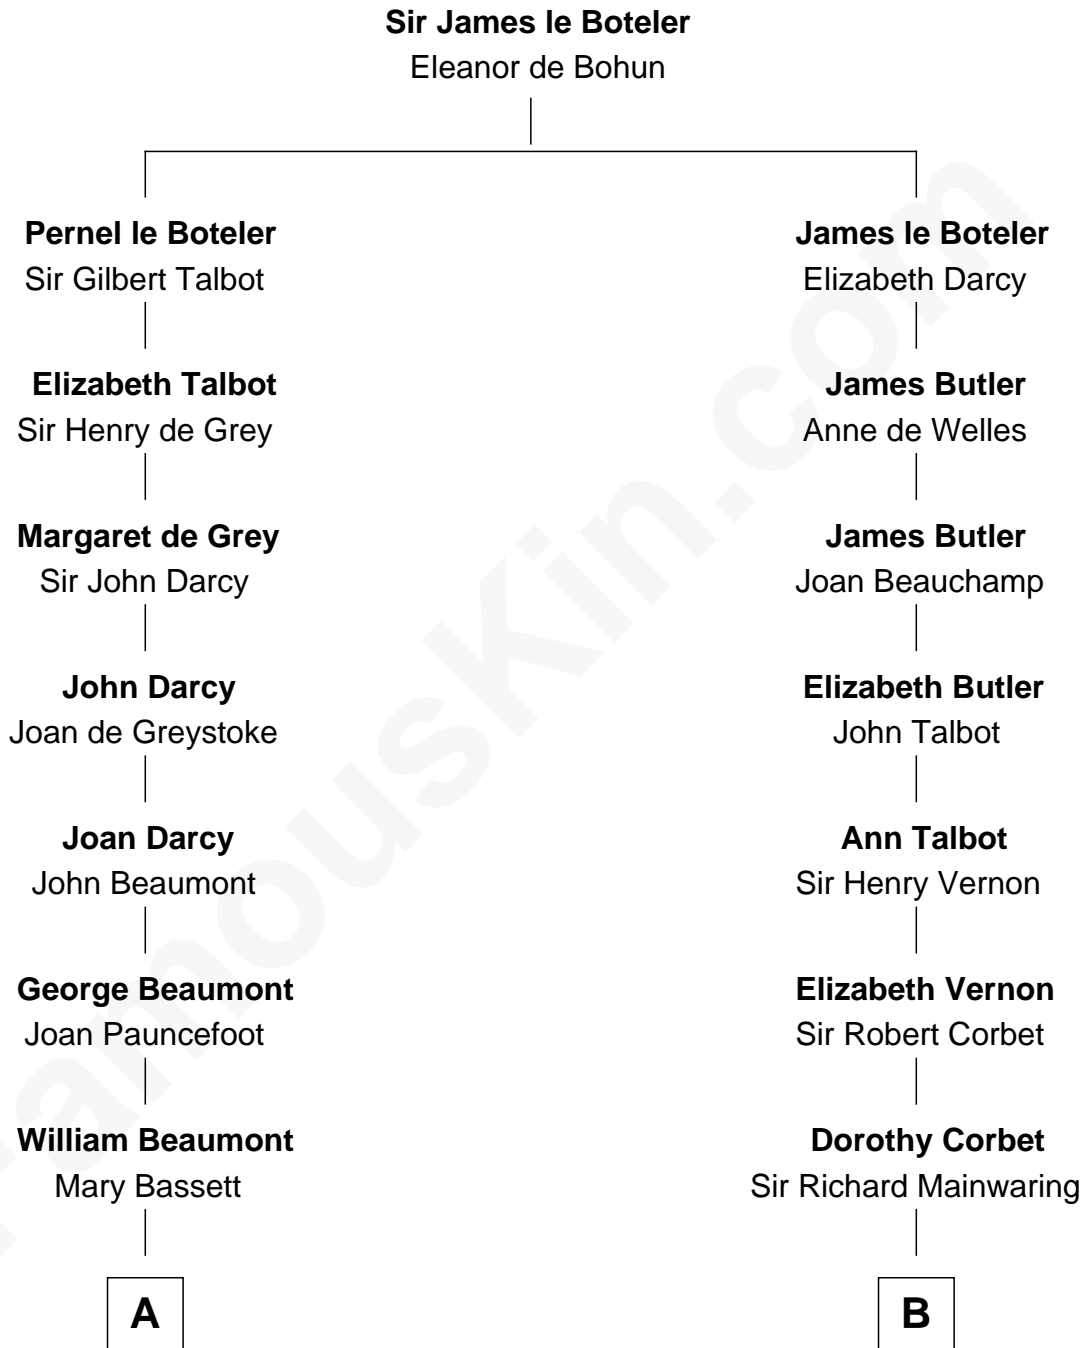

FamousKin.com
Relationship Chart of
Sir Arthur Conan Doyle
Author, "Sherlock Holmes"

17th cousin 1 time removed of

Melvyn Douglas
Movie Actor

C

Lena Priscilla Shackelford
Edouard Gregory Hesselberg

Melvyn Douglas
Movie Actor

FamousKin.com